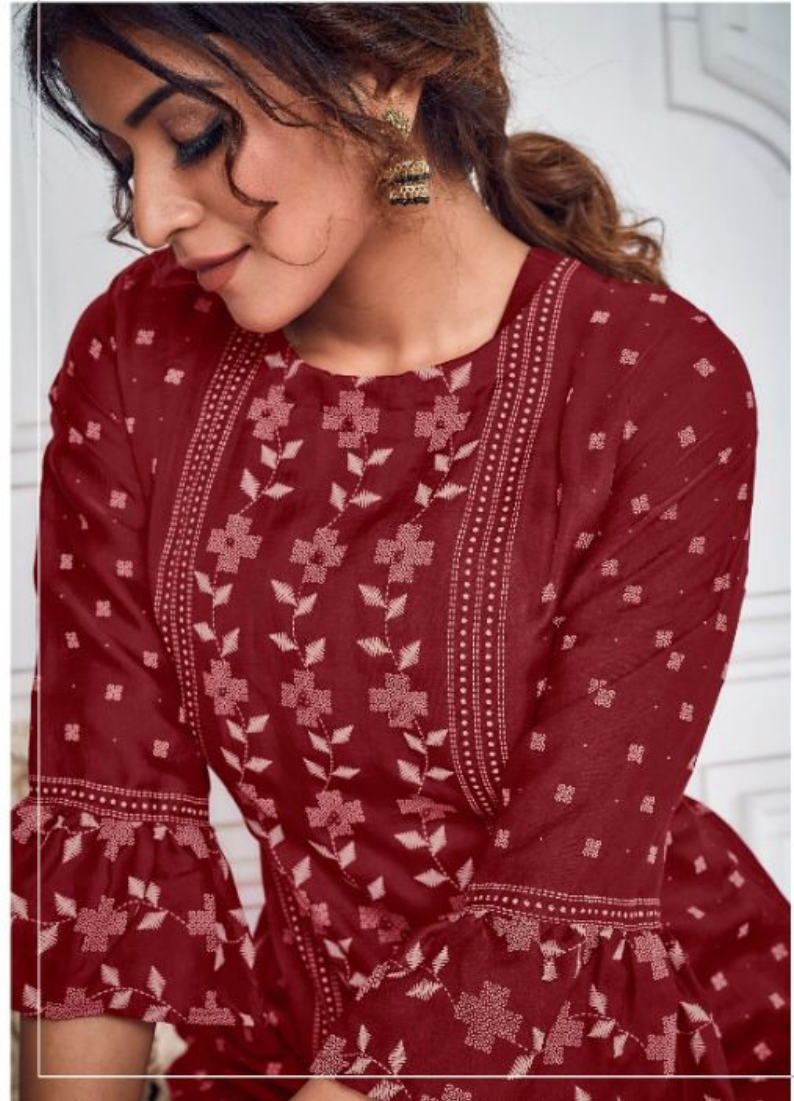

1007

TEXTILE DEAL

Jalebi

TEXTILE DEAL

1006
DIN

Fashion express

USING A WELL-DEFINED STRATEGY, THE LATEST TECHNIQUES AND MOST INNOVATIVE DESIGN

Glamour touch
SHADES OF HAPPY YELLOW OF LINGO COLOR TO YOUR CARE. 100% COTTON. 100% OF YOUR CHOICE. IT'S BY A BRAND OF INSPIRING IDEAS.