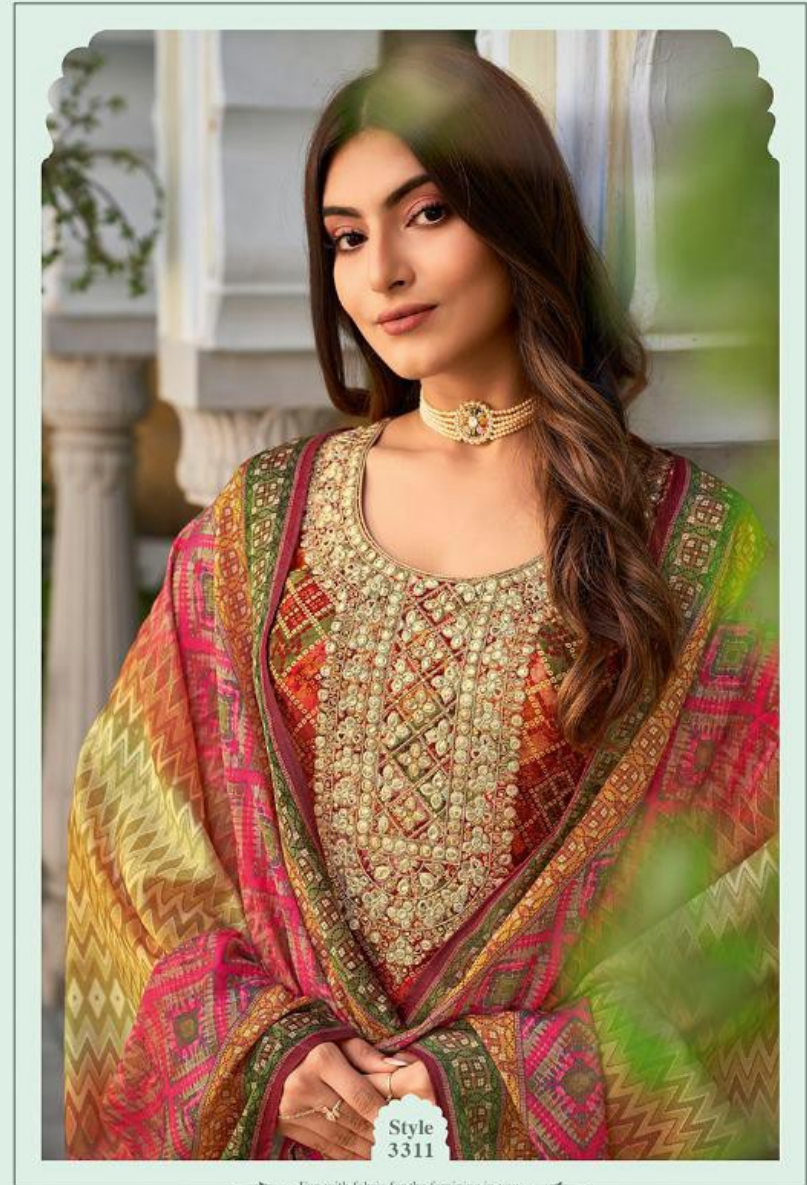

Rangoon

← Aadhya →

TEXTILE DEAL

TEXTILE DEAL

Fun with fabric for the feminine in you.

Stylish elegance

This season is giving to be bright & colorful.

TEXTILE DEAL

3311

3312

3313

3314

— Aadhya —

TEXTILE DEAL

Style
3313

Vibrant tones to give any look an adrenaline rush.