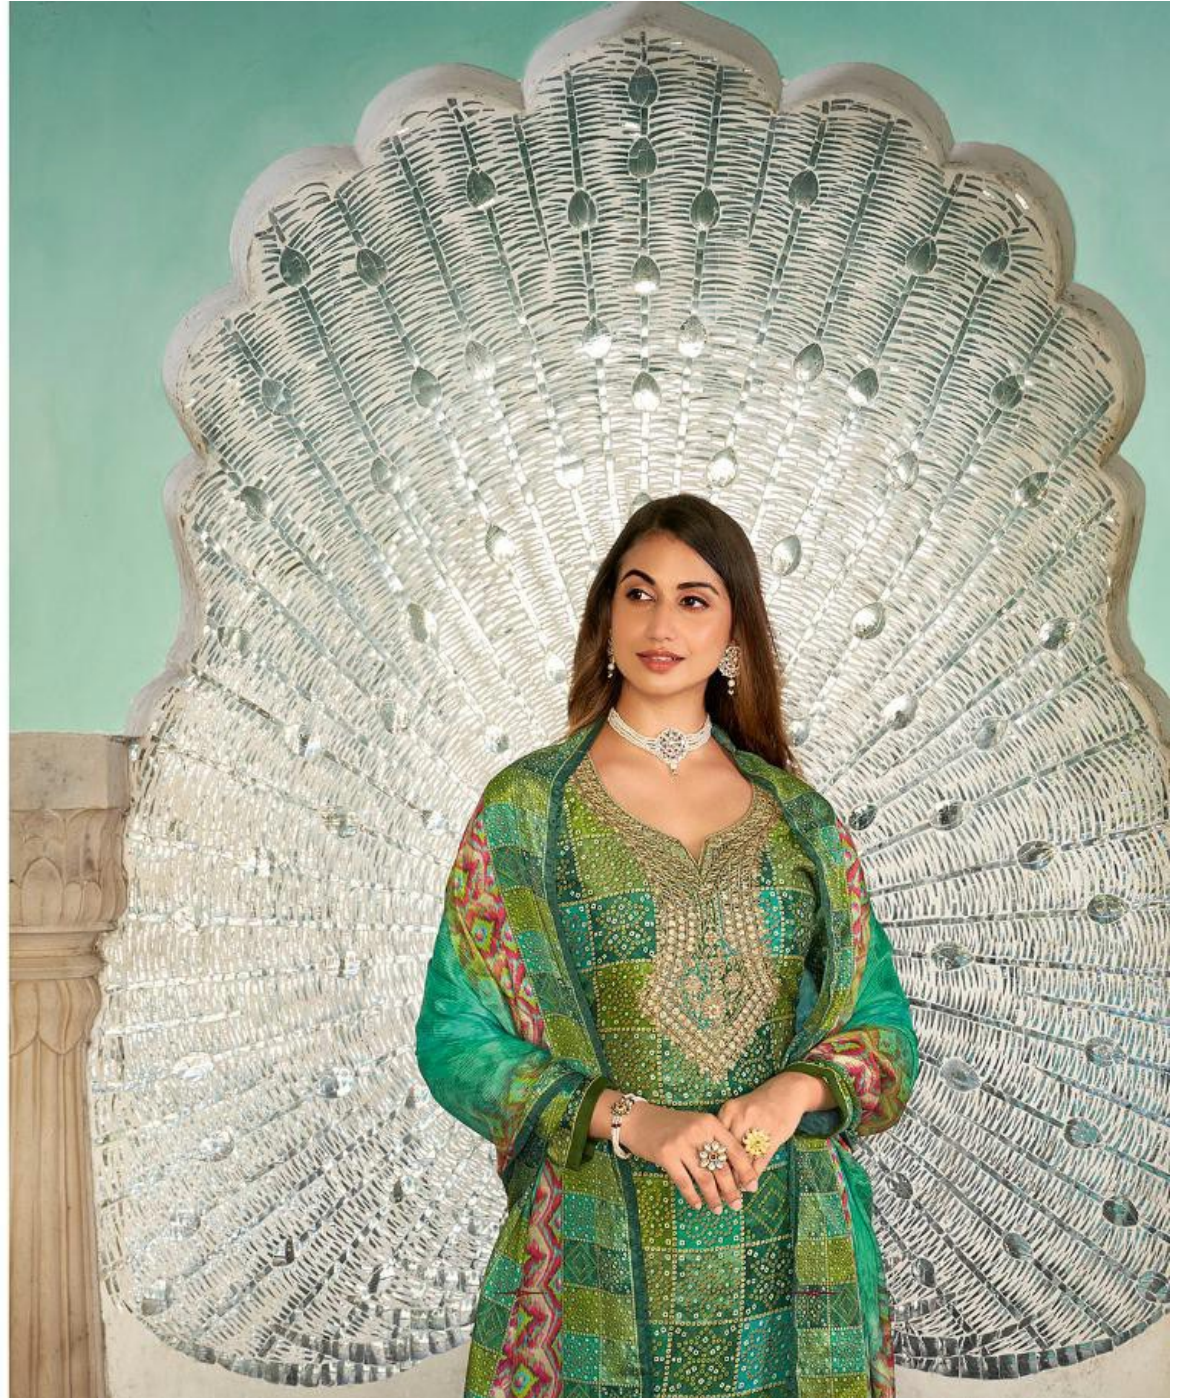

Rangoon

← Aadhya →

TEXTILE DEAL

TEXTILE DEAL

Fun with fabric for the feminine in you.

Stylish elegance

This season is giving to be bright & colorful.

TEXTILE DEAL

3311

3312

3313

3314

— Aadhya —

TEXTILE DEAL

Style
3313

Vibrant tones to give any look an adrenaline rush.