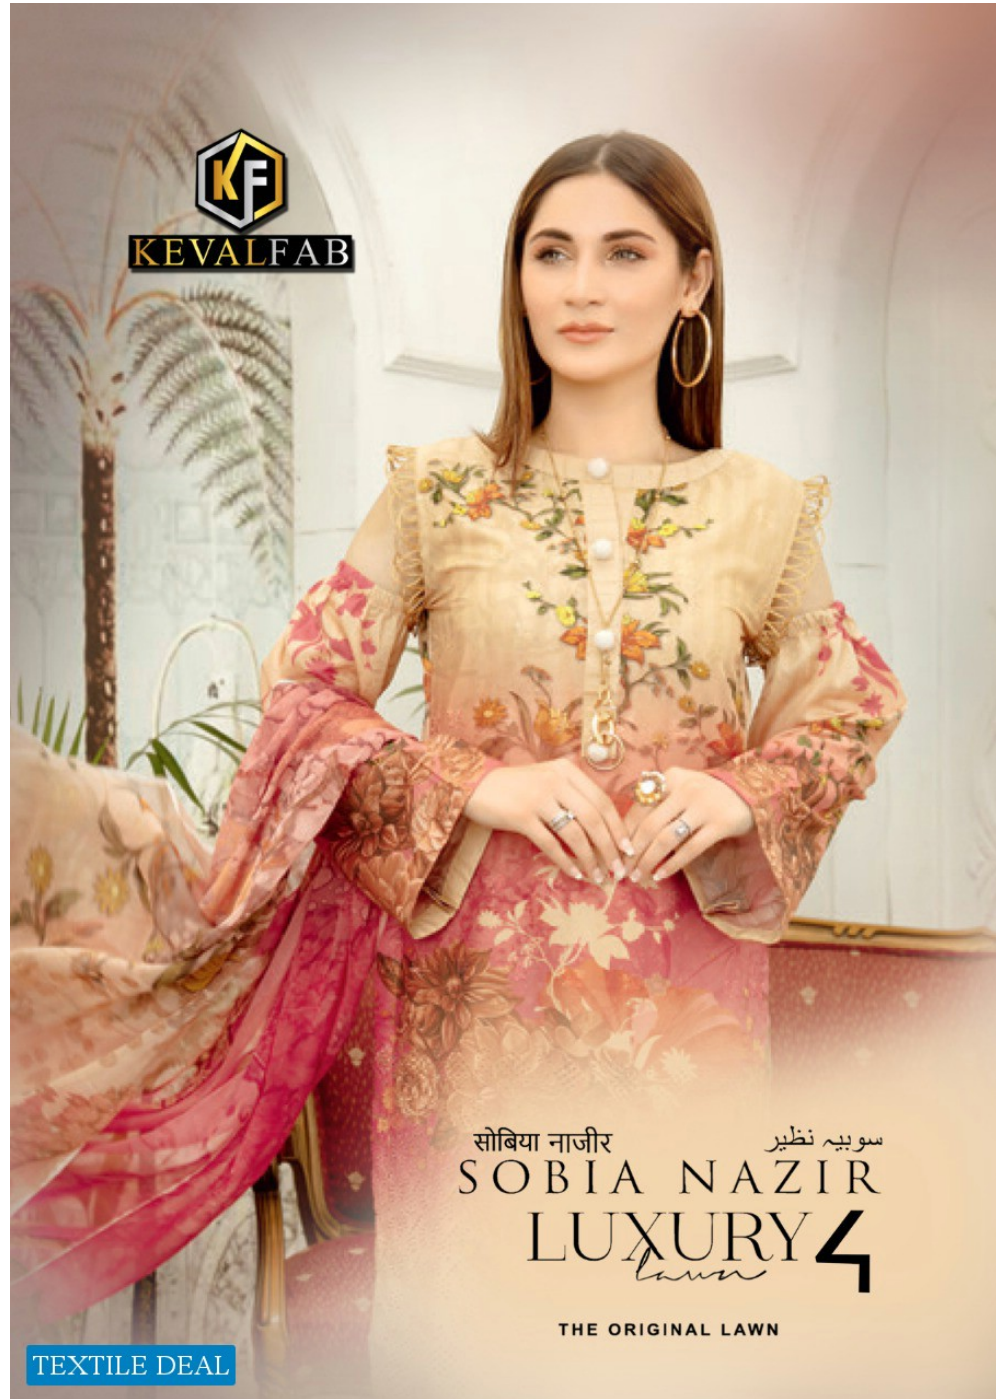

KEVALFAB

سوبيہ نظير
سوبيہ ناظير
SOBIA NAZIR
LUXURY 4
lawn

THE ORIGINAL LAWN

TEXTILE DEAL