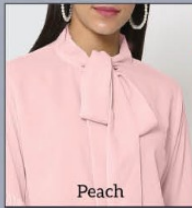

Puff Sleeve

OFFICE LOOK

PUFF SLEEVE TOP

Fabric:
Premium Soft Georgette

Size:
38 (M) • 40 (L) • 42 (XL)

Length: 25+”

Peach

Mint Blue

Scarlet Red

Amber Brown

Crimson

Canary Yellow

Wildberry

Copper

LATEST FASHION • HI-QUALITY • LOWEST PRICE

Tie Bow Knot