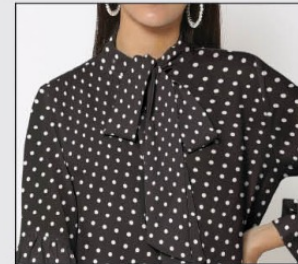

Scarlet Red

Amber Brown

Crimson

Canary Yellow

Wildberry

Copper

LATEST FASHION • HI-QUALITY • LOWEST PRICE

Tie Bow Knot

Puff Sleeve

PRINT - 05
Off White Multi Flower

PUFF SLEEVE TOP

Fabric:
Premium Soft Georgette

Size:
38 (M) • 40 (L) • 42 (XL)

Length: 25+”

PRINT - 08
Multi Stripe

PRINT - 09
Black Polka

PRINT - 10
Black & White Stripe

PRINT - 11
White & Black Stripe

LATEST FASHION • HI-QUALITY • LOWEST PRICE

Tie Bow Knot

PUFF SLEEVE TOP

Fabric:
Premium Soft Georgette

Size:
38 (M) • 40 (L) • 42 (XL)

Length: 25+”