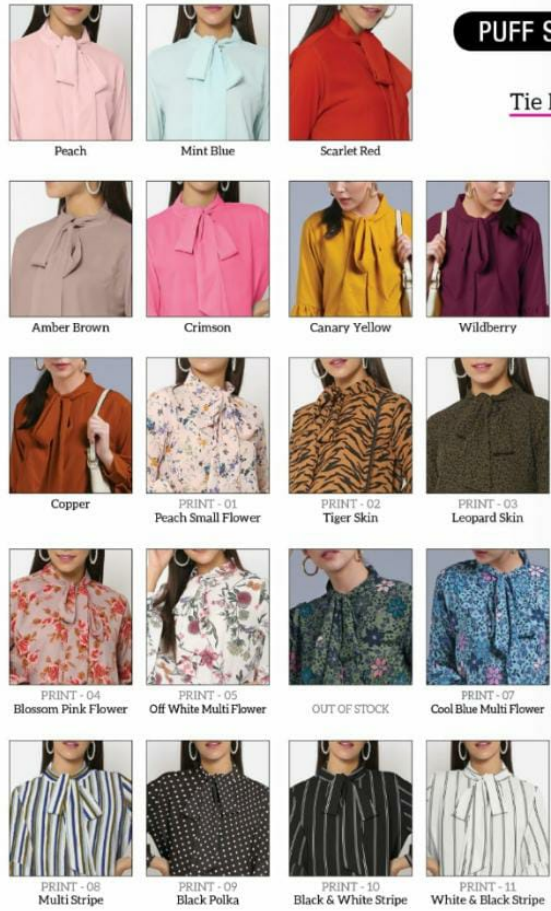

PRINT - 03
Leopard Skin

PUFF SLEEVE TOP

Fabric:
Premium Soft
Georgette

Size:
38 (M) • 40 (L)
42 (XL)

Length: 25+”

OFFICE LOOK

LATEST FASHION • HI-QUALITY • LOWEST PRICE

PUFF SLEEVE TOP