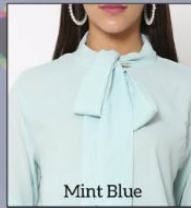

Puff Sleeve

OFFICE LOOK

PUFF SLEEVE TOP

Fabric:
Premium Soft Georgette

Size:
38 (M) • 40 (L) • 42 (XL)

Length: 25+”

Peach

Mint Blue

Scarlet Red

Amber Brown

Crimson

Canary Yellow

Wildberry

Copper

LATEST FASHION • HI-QUALITY • LOWEST PRICE

Tie Bow Knot