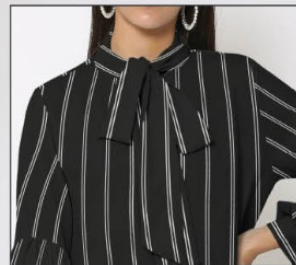

Scarlet Red

Amber Brown

Crimson

Canary Yellow

Wildberry

Copper

LATEST FASHION • HI-QUALITY • LOWEST PRICE

Tie Bow Knot

Puff Sleeve

PRINT - 05
Off White Multi Flower

PUFF SLEEVE TOP

Fabric:
Premium Soft Georgette

Size:
38 (M) • 40 (L) • 42 (XL)

Length: 25+”

PRINT - 08
Multi Stripe

PRINT - 09
Black Polka

PRINT - 10
Black & White Stripe

PRINT - 11
White & Black Stripe

LATEST FASHION • HI-QUALITY • LOWEST PRICE

Tie Bow Knot

PUFF SLEEVE TOP

Fabric:
Premium Soft Georgette

Size:
38 (M) • 40 (L) • 42 (XL)

Length: 25+”