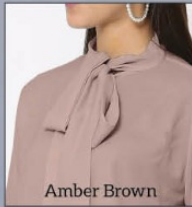

Puff Sleeve

OFFICE LOOK

PUFF SLEEVE TOP

Fabric:
Premium Soft Georgette

Size:
38 (M) • 40 (L) • 42 (XL)

Length: 25+”

Peach

Mint Blue

Scarlet Red

Amber Brown

Crimson

Canary Yellow

Wildberry

Copper

LATEST FASHION • HI-QUALITY • LOWEST PRICE

Tie Bow Knot