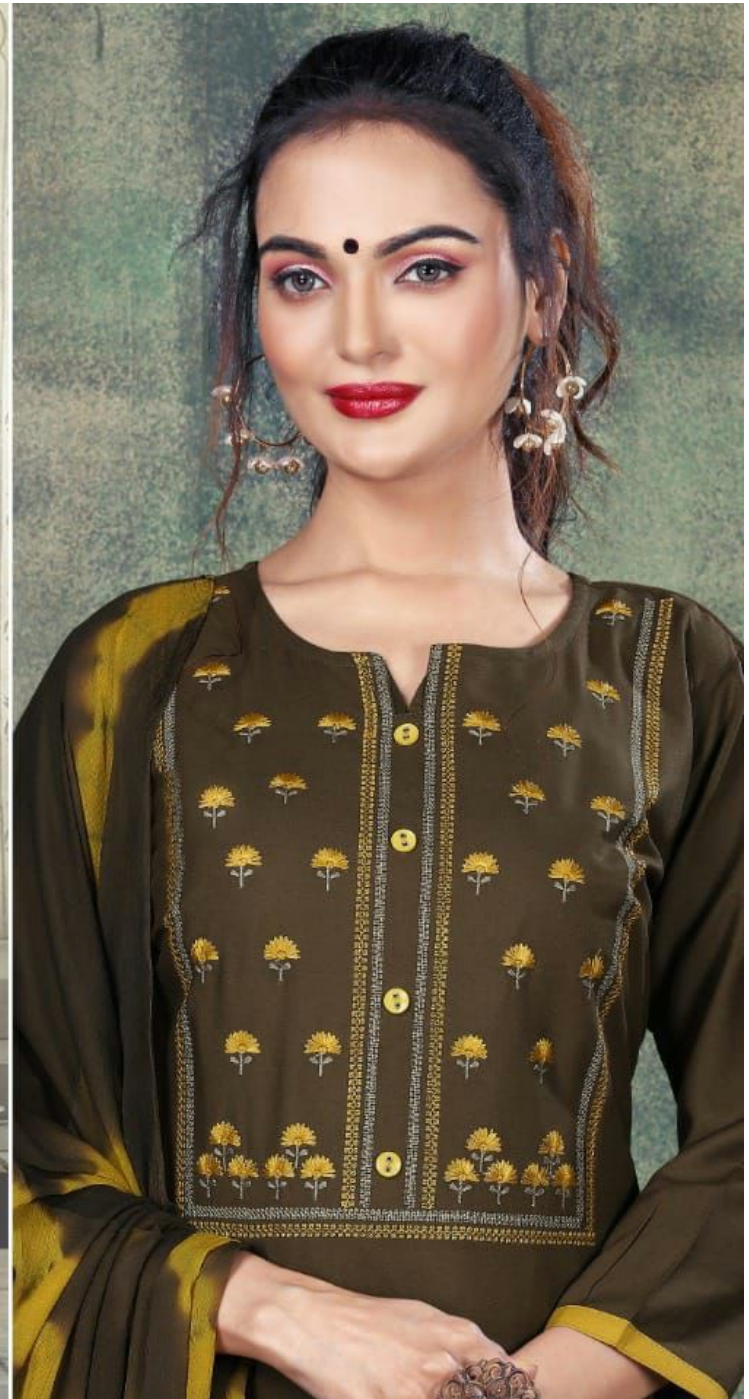

001

TEXTILE DEAL

MANJEERA  
V Provide Trust...!!  
Jalsa..

003

A woman is shown from the waist up, wearing a vibrant red kurta with intricate white floral embroidery. She is also wearing a matching red dupatta. Her traditional jewelry includes a gold chain headpiece with a diamond, a nose ring, large gold earrings with pink flowers, and a large, ornate silver ring. She is holding a white flower-shaped ring in her hand. The background is a textured, light-colored wall with arched niches.

"AN EVENING  
WEAR  
ATTIRE"

There are apt for party wear as they exhibit a perfect amalgamation of heavy and light embroidery work.

TEXTILE DEAL