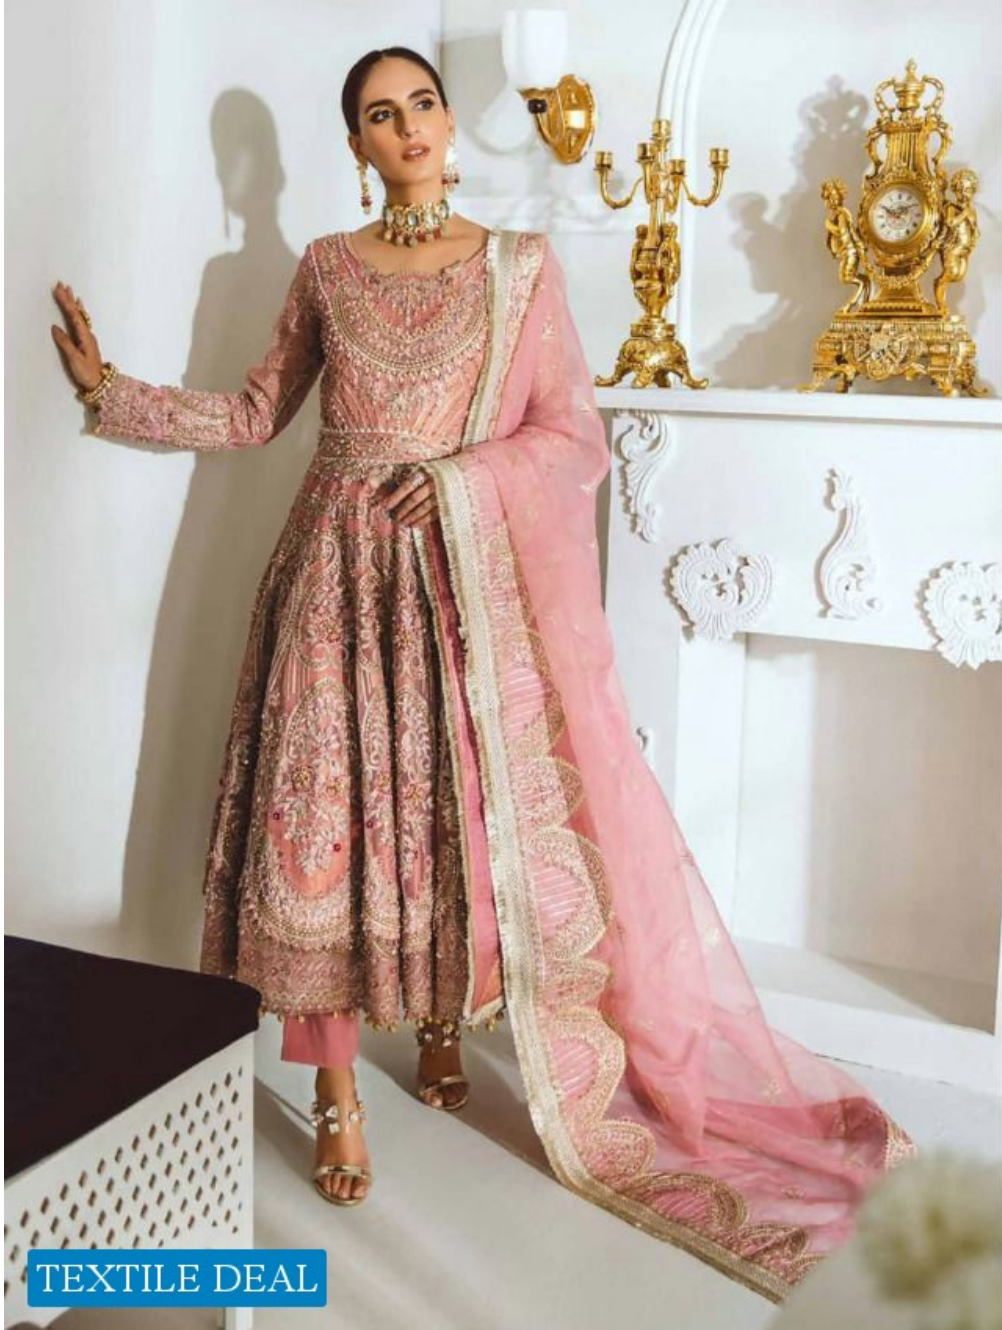

TEXTILE DEAL

TEXTILE DEAL

ST-1021

MAYRUM N MARIA  
LUXURY COLLECTION

TOP - BUTTERFLY NET WITH  
EMBROIDERY WITH HAND WORK

BOTTOM - INNER SANTOON

DUPATTA - BUTTERFLY NET WITH WORK

Saniya  
TRENDZ