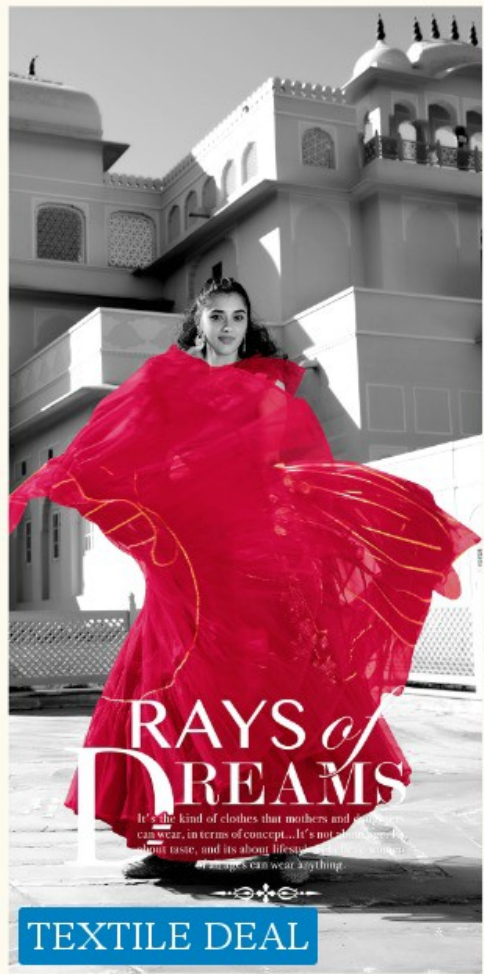

LE DEAL

TEXTILE DEAL

1001

1002

1003

1004

However big the occasion, your admirers can't keep their eyes off you! Such is the power of our creations

TEXTILE DEAL

TEXTILE DEAL

Shine THEORY

dress is the fashion statement for indian
fashion. dress is the fashion statement.
for indian fashion.

1003

Design is a constant challenge to balance comfort with luxe, the practical with the desirable