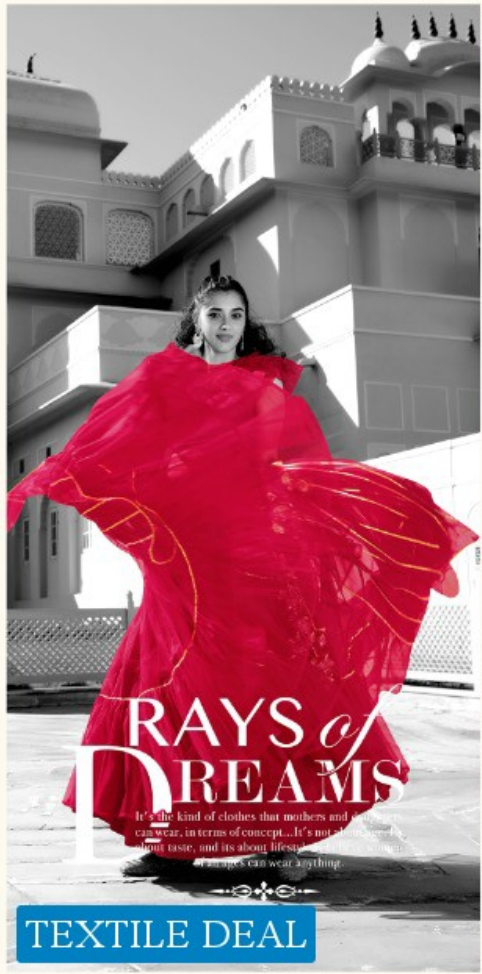

LE DEAL

TEXTILE DEAL

1001

1002

1003

1004

However big the occasion, your admirers can't keep their eyes off you! Such is the power of our creations.

TEXTILE DEAL

TEXTILE DEAL

Shine THEORY

dress is the fashion statement for indian
fashion. dress is the fashion statement.
for indian fashion.

1003

Design is a constant challenge to balance comfort with luxe, the practical with the desirable