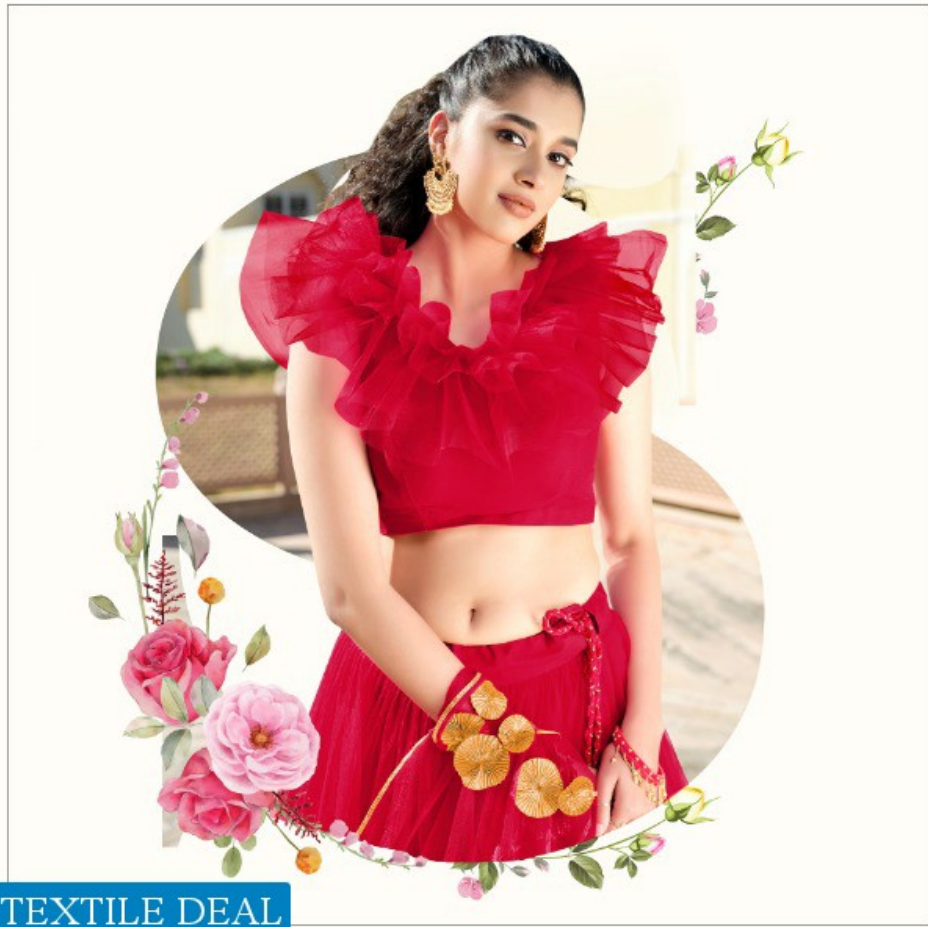

LE DEAL

TEXTILE DEAL

1001

1002

1003

1004

However big the occasion, your admirers can't keep their eyes off you! Such is the power of our creations.

TEXTILE DEAL

TEXTILE DEAL

Shine THEORY

dress is the fashion statement for indian
fashion. dress is the fashion statement.
for indian fashion.

1003

Design is a constant challenge to balance comfort with luxe, the practical with the desirable