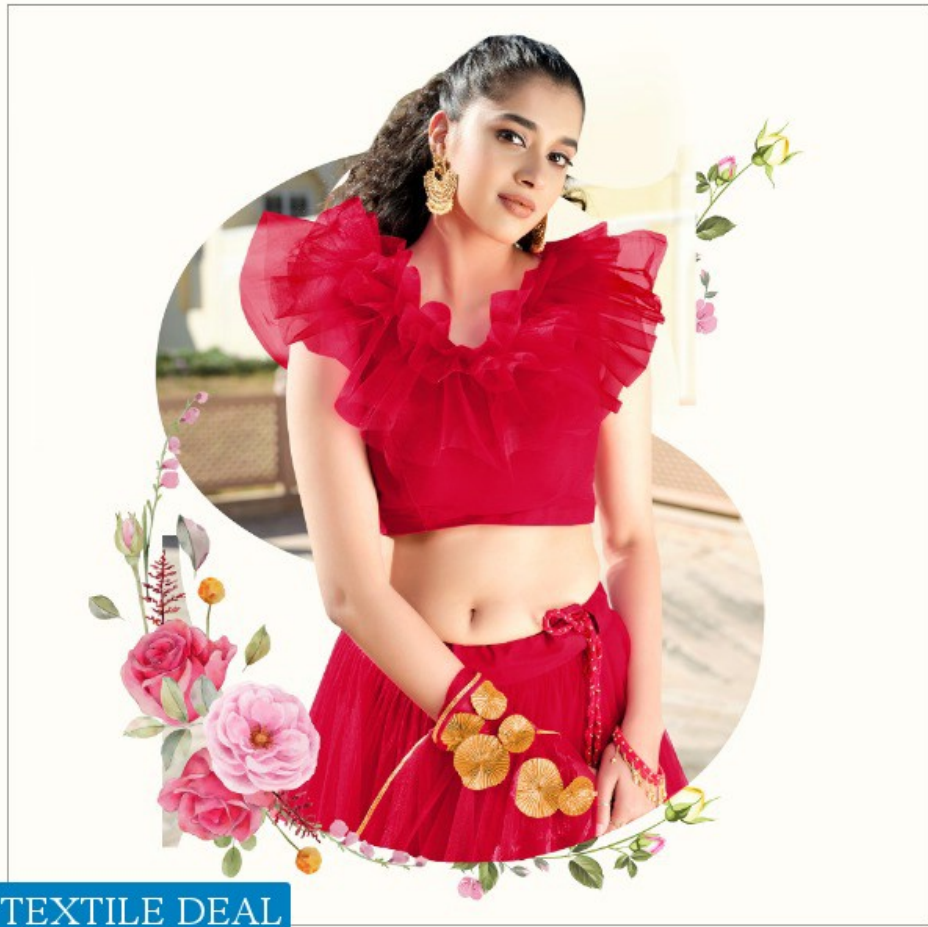

LE DEAL

TEXTILE DEAL

1001

1002

1003

1004

However big the occasion, your admirers can't keep their eyes off you! Such is the power of our creations

TEXTILE DEAL

TEXTILE DEAL

Shine THEORY

dress is the fashion statement for indian
fashion. dress is the fashion statement.
for indian fashion.

1003

Design is a constant challenge to balance comfort with luxe, the practical with the desirable