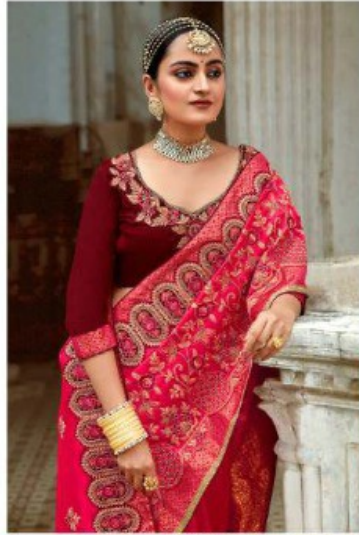

KALISTA
FASHIONS

EXPLORE THE WORLD OF FASHION WITH THE STATEMENT
FACTOR AND ELEGANCE WITH A CLASSIC LOOK WITH THIS ATTIRE.

34316

TEXTILE DEAL