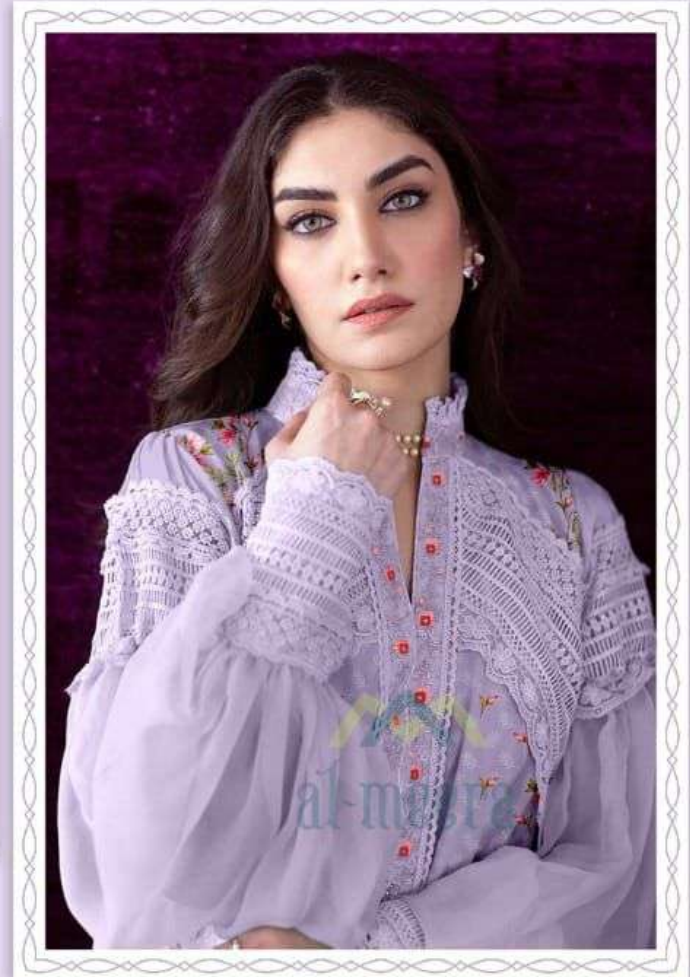

al-meera

DESIGN BY QUEEN STUDIO

Design No.1130

CARE INSTRUCTIONS

DRY CLEAN RECOMMENDED
DO NOT USE ANY TYPE OF BLEACH OR
STAIN REMOVING CHEMICALS
WASH & SOAK COLORED & WHITE FABRICS SEPARATELY
DO NOT OVER EXPOSE DAMP FABRIC TO STRONG SUNLIGHT
IRON AT MODERATE TEMPERATURE