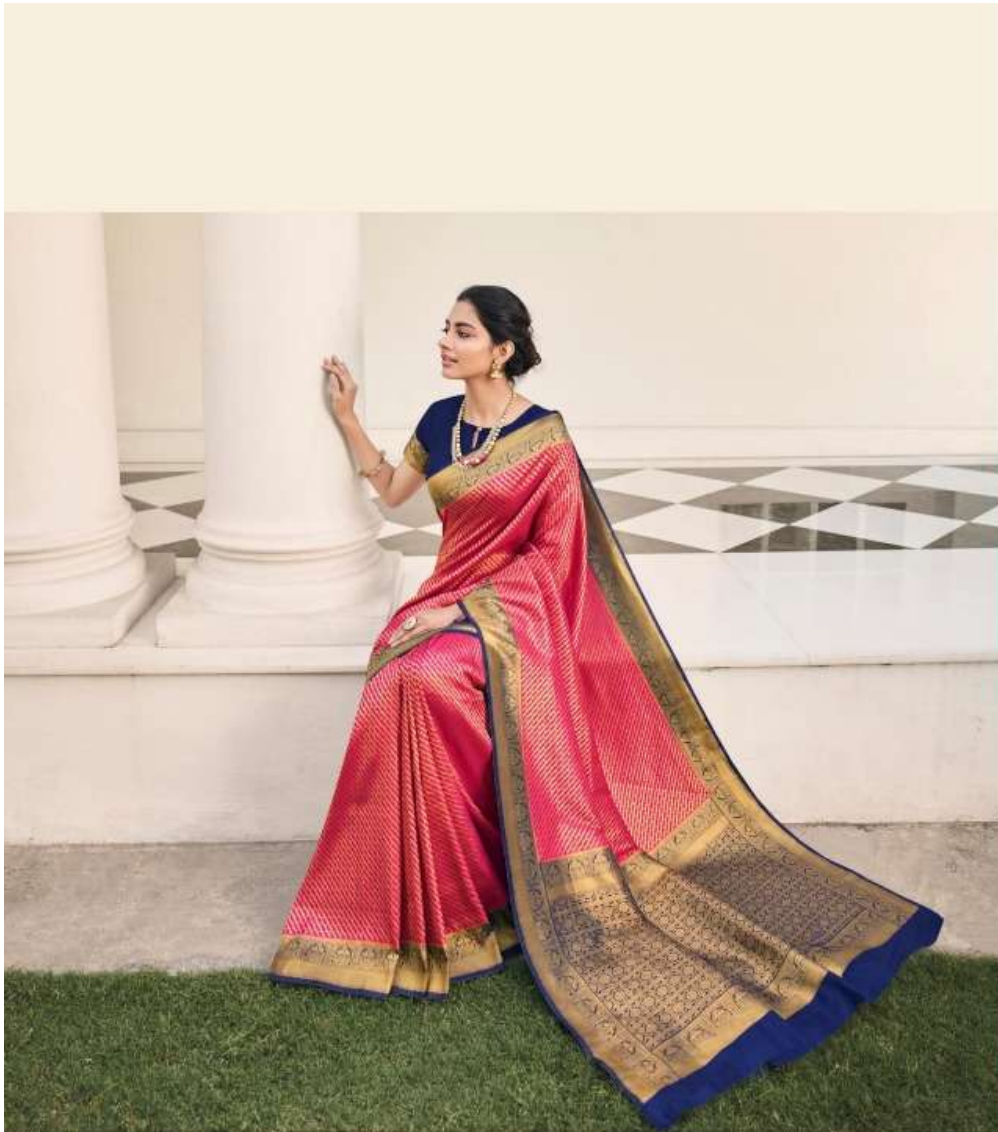

*Pankh*  
WILMOTI ALIYANNA  
801

*Pankh*  
timeless elegance

806

A large, solid magenta background with a subtle, faint floral pattern. It features a yellow leaf icon above the brand name, a diamond-shaped decorative element, and a stylized white floral illustration in the bottom right corner.

Pankh  
Amitesh Chopra

*Magnificent*

drapes

810

  
*Pankh*<sup>TM</sup>  
— कल्पित सौंदर्य —

808

  
*Pankh*<sup>TM</sup>  
with class elegance

  
810