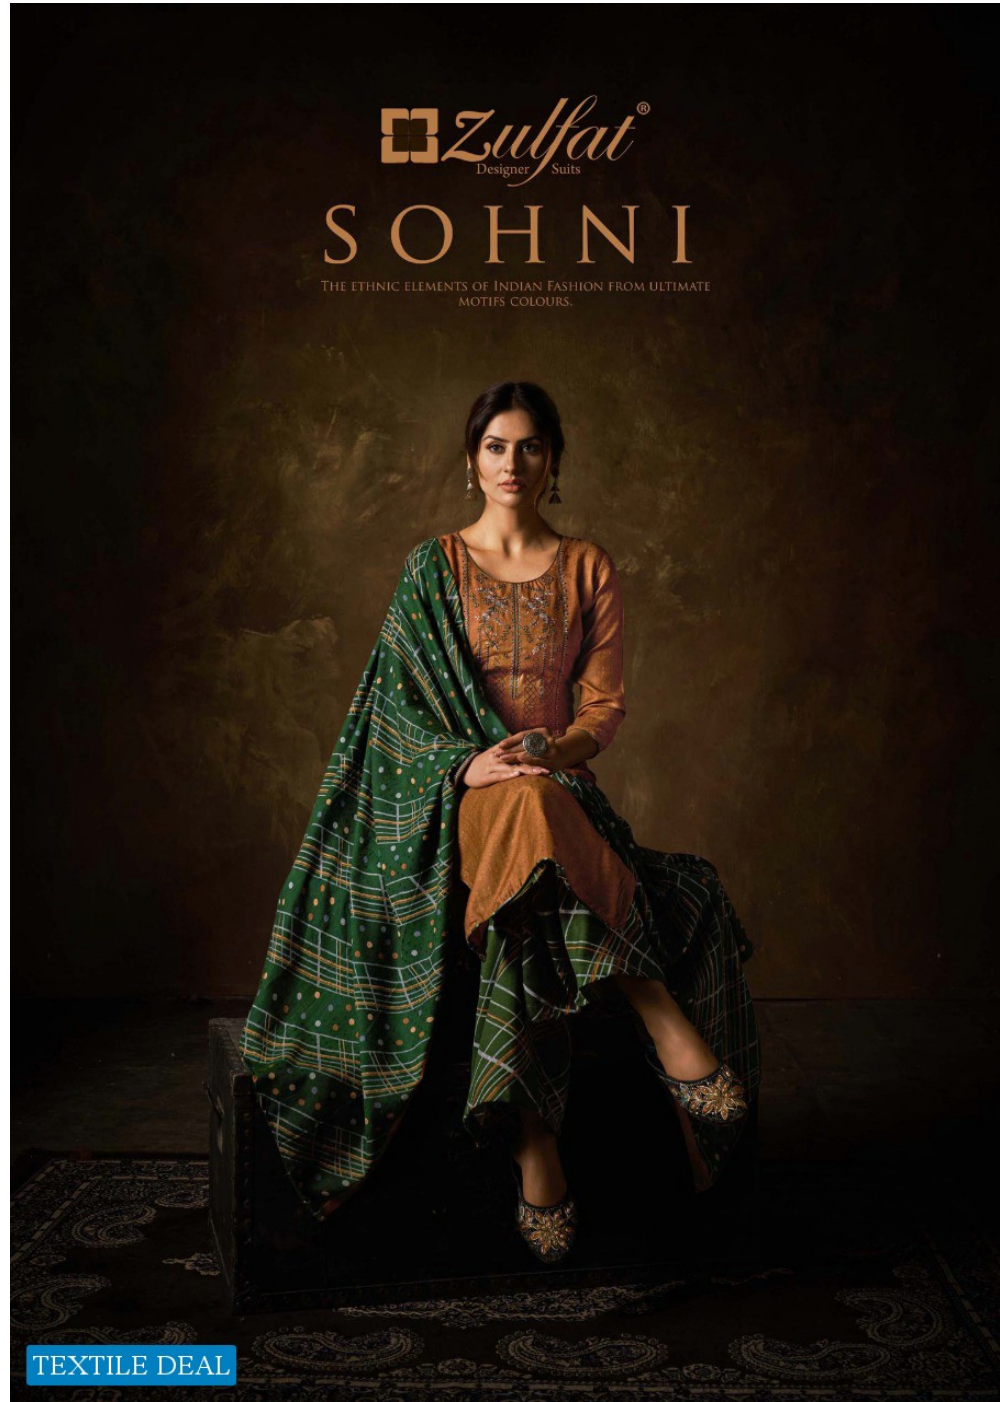

 *Zulfat*[®]
Designer Suits

SOHNI

THE ETHNIC ELEMENTS OF INDIAN FASHION FROM ULTIMATE
MOTIFS COLOURS.

TEXTILE DEAL

Zulfat
Designs Suits

SOHNI

THE ETHNIC ELEMENTS OF INDIAN FASHION FROM ULTIMATE
MOTIFS COLOURS.