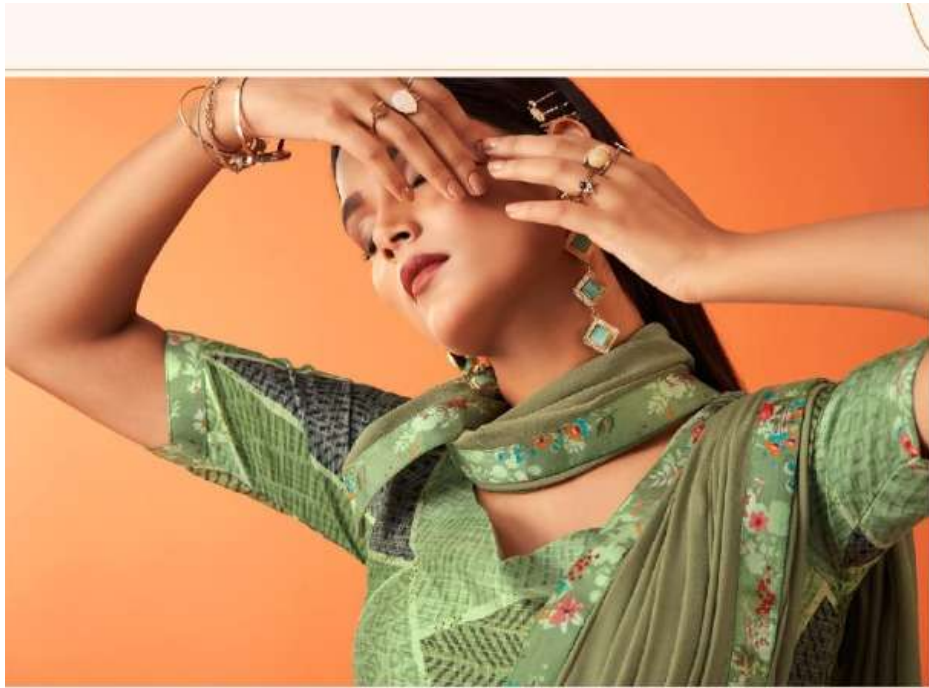

T&M Designer Studio®