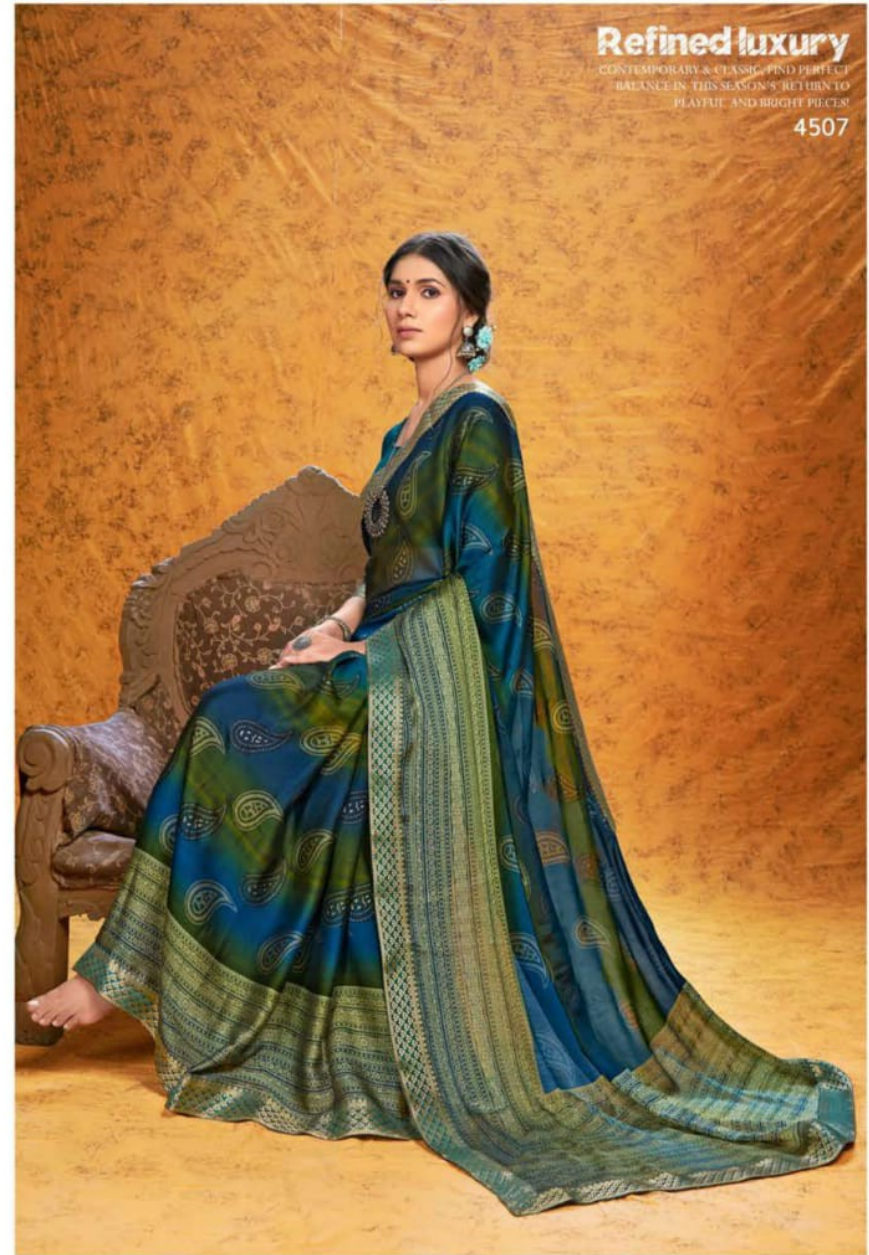

मधुPriya
SAREES & ACCESSORIES

TEXTILE DEAL

Refined luxury

CONTEMPORARY & CLASSIC FIND PERFECT
BALANCE IN THIS SEASON'S RETURN TO
PLAYFUL AND BRIGHT PIECES!

4507

मधुPriya

4505
TEXTILE DEAL

4506