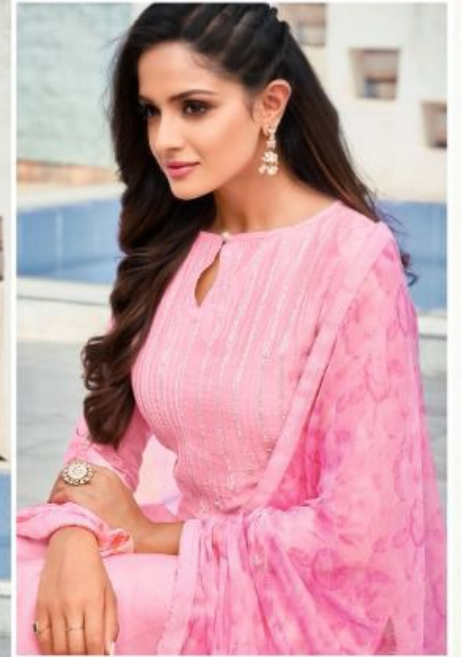

YOU NATURALLY CREATE A TREND WHICH IS FOLLOWED BY EVERYONE IN YOUR GROUP
A STATUS BEING

11017