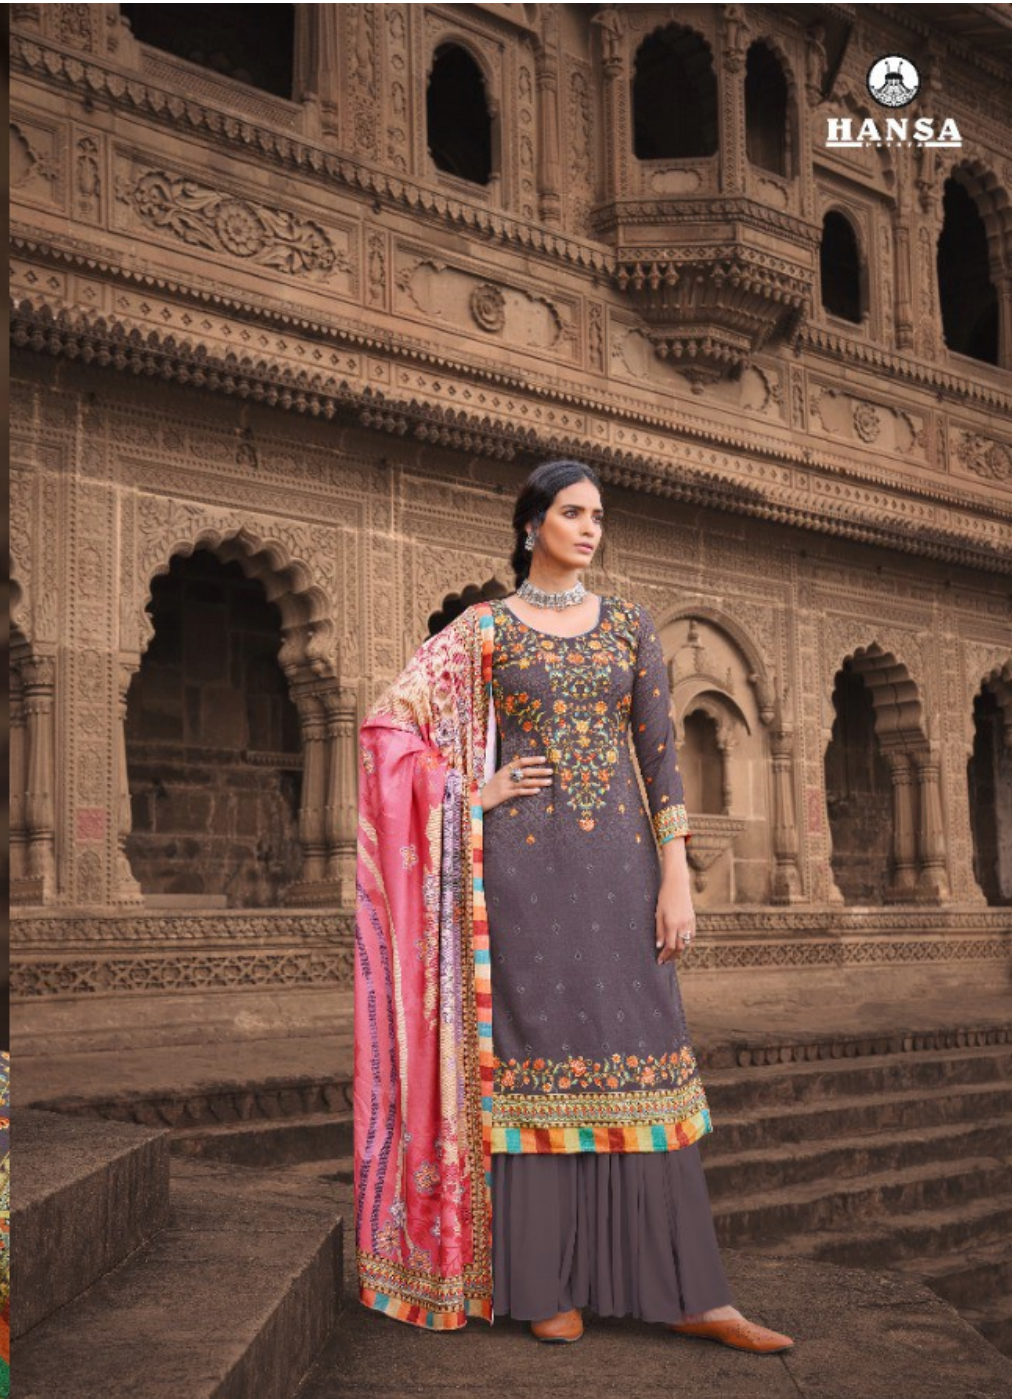

TEXTILE DEAL

HANSA