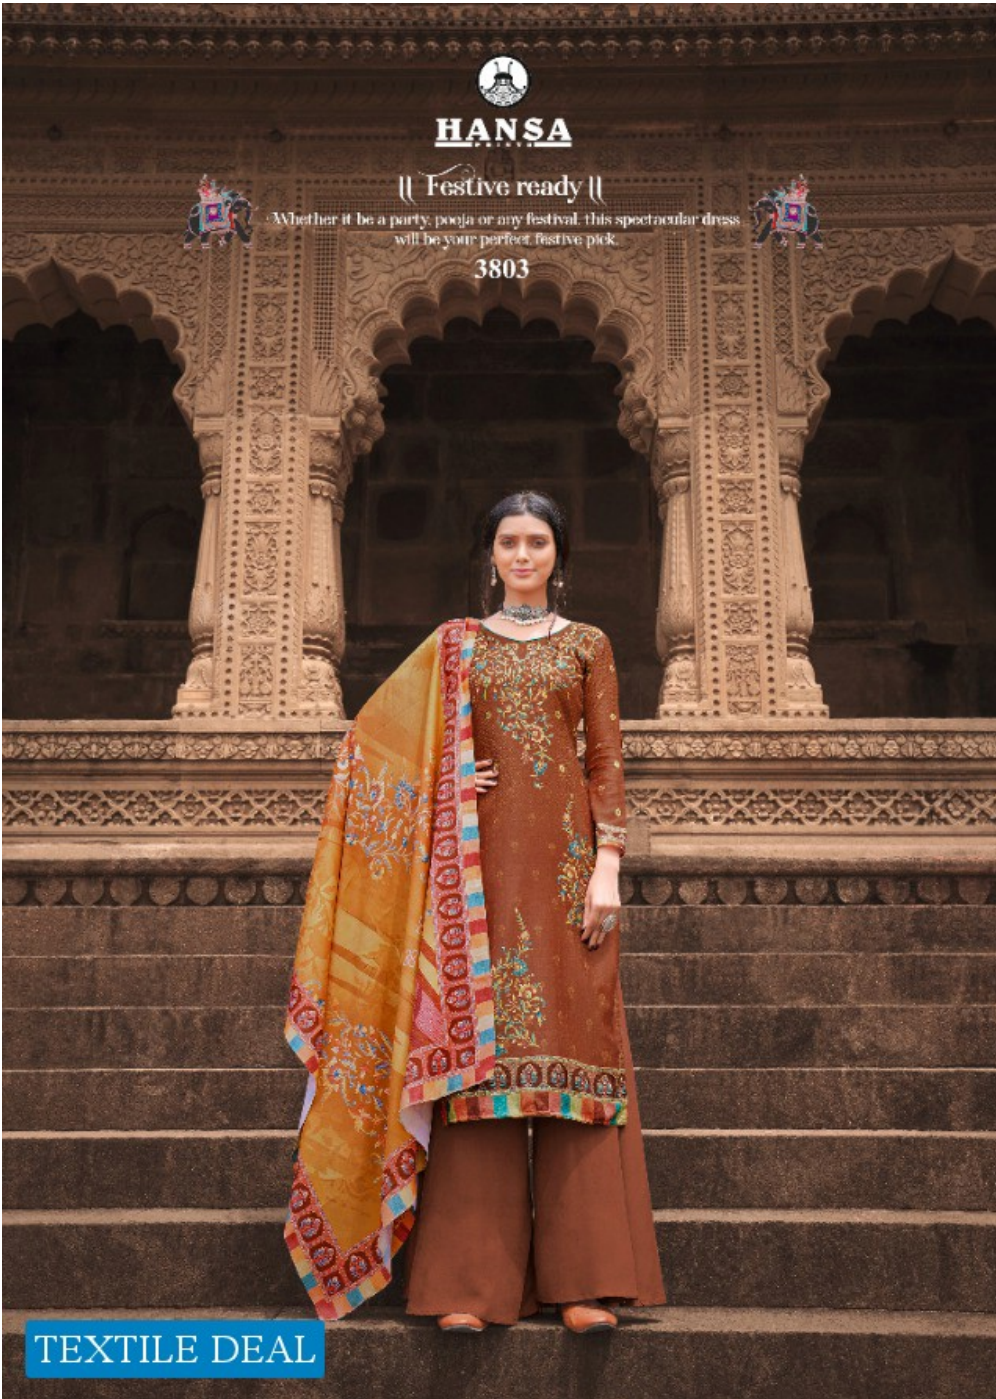

Whether it be a party, pooja or any festival, this spectacular dress will be your perfect, festive pick.

3803

TEXTILE DEAL

TEXTILE DEAL

HANSA

|| Festive ready ||

Whether it be a party, puja or any festival, this spectacular dress will be your perfect festive pick.