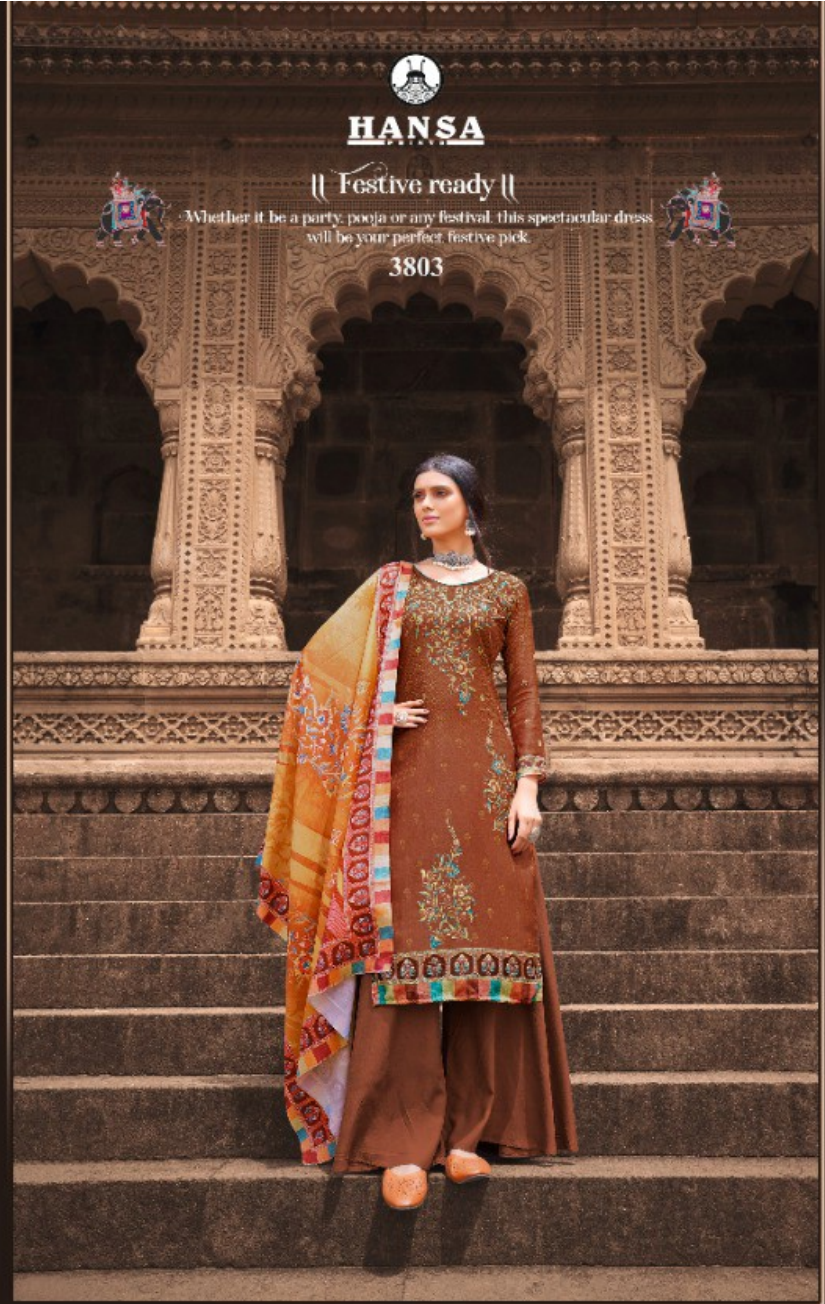

Whether it be a party, pooja or any festival, this spectacular dress will be your perfect, festive pick.

3803

TEXTILE DEAL

TEXTILE DEAL

HANSA

|| Festive ready ||

Whether it be a party, puja or any festival, this spectacular dress will be your perfect festive pick.