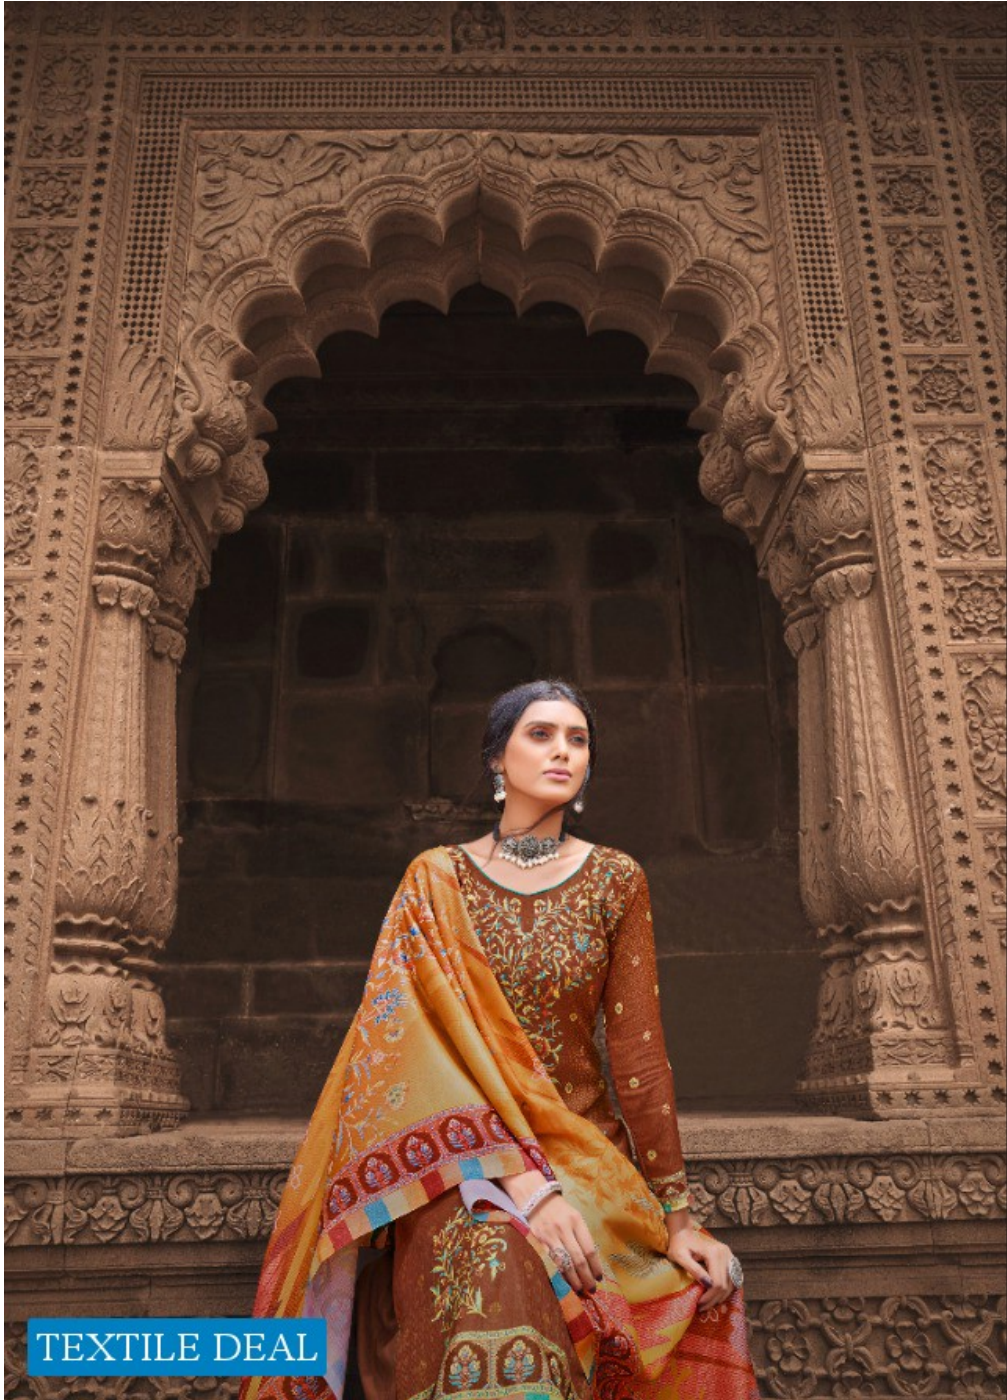

Whether it be a party, pooja or any festival, this spectacular dress will be your perfect, festive pick.

3803

TEXTILE DEAL

TEXTILE DEAL

HANSA

|| Festive ready ||

Whether it be a party, puja or any festival, this spectacular dress will be your perfect festive pick.