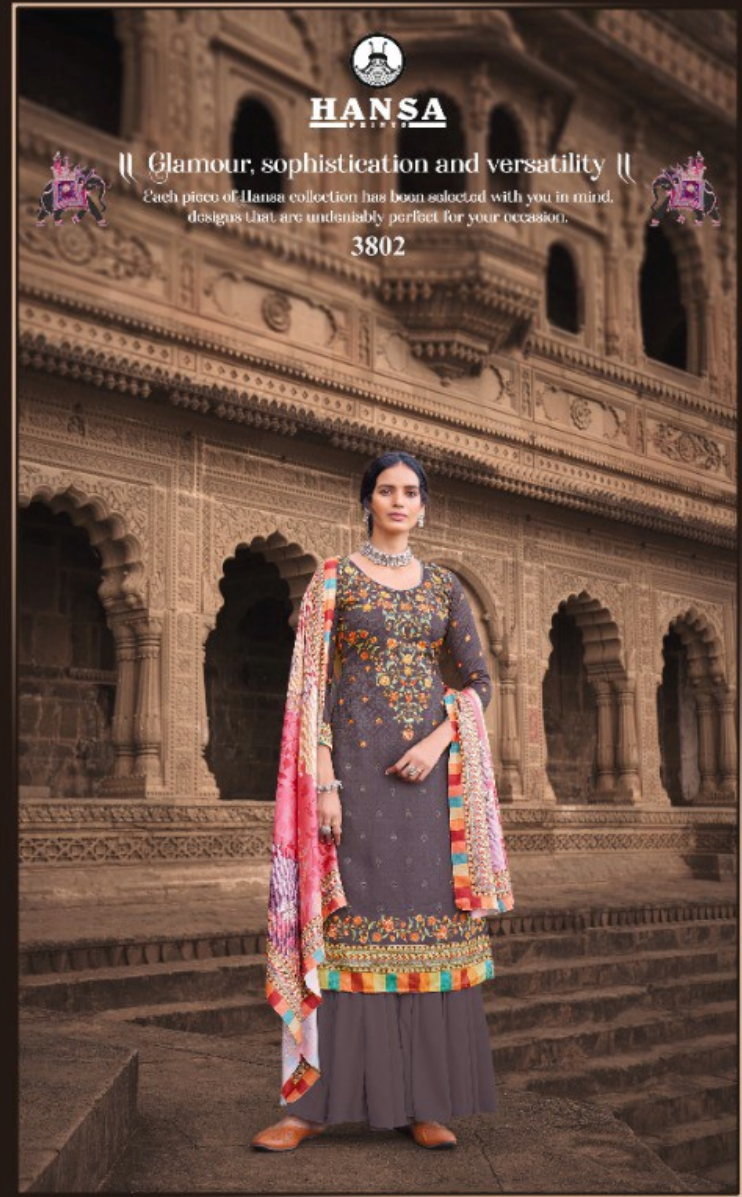

HANSA

|| Glamour, sophistication and versatility ||

Each piece of HANSA collection has been selected with you in mind, designs that are undeniably perfect for your occasion.

3802