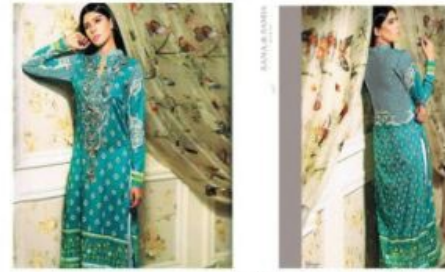

Fashion Track

SSK-6