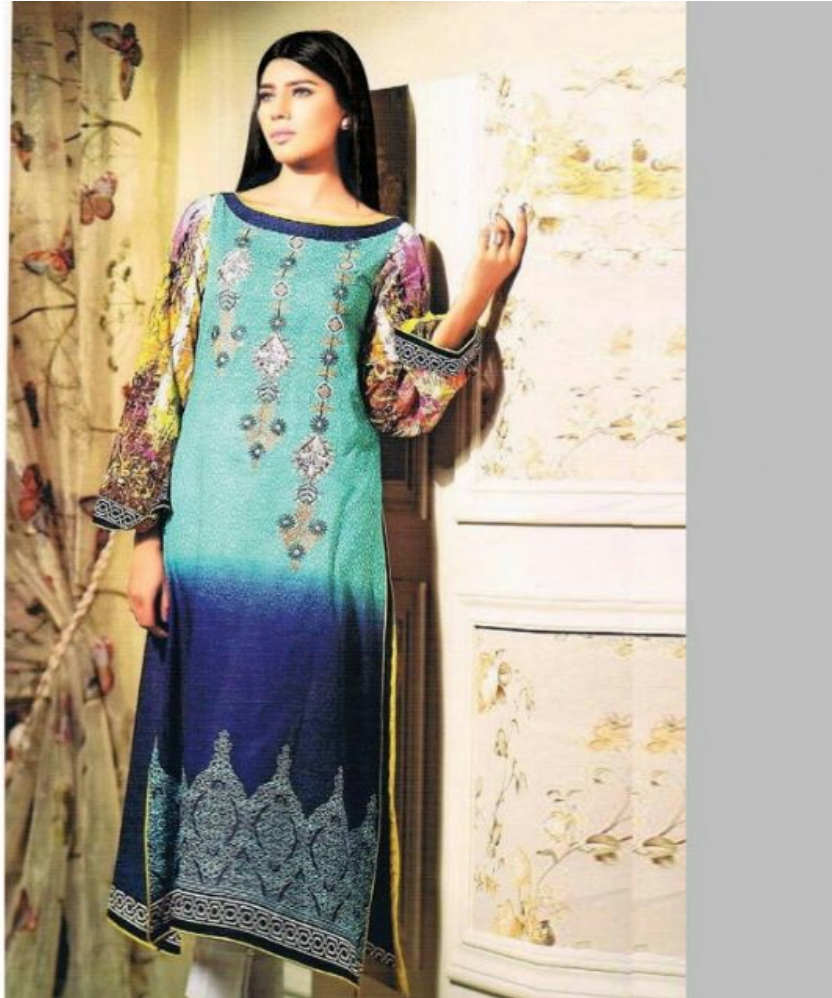

SANA & SAMIA

KURTI

Fashion Track

FRONT
EMBROIDERED
LAWN, BACK
PRINTED
LAWN, SALLEEVES
PEINTED LAWN.
SSK - 01

TEXTILE DEAL

FRONT
EMBROIDERED
LAWN, BACK
EMBROIDERED
LAWN, SLEEVES
EMBROIDERED
LAWN

Ultimate
IMPACT

Set yourself apart from the flows with elegantly designed and printed ethnic dress. Designed for women with a flair for the unusual and interesting, this piece is your key to fashion forward ethnic dressing.