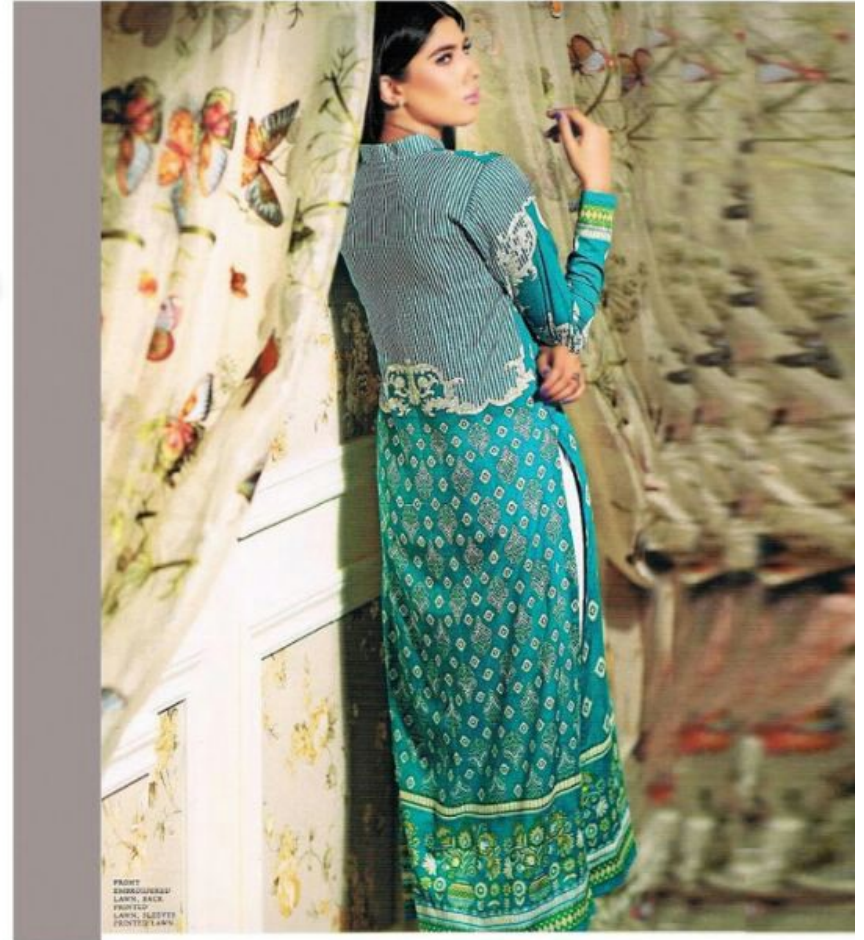

SSK-06
TEXTILE DEAL

SANA & SAMIA
KURTI