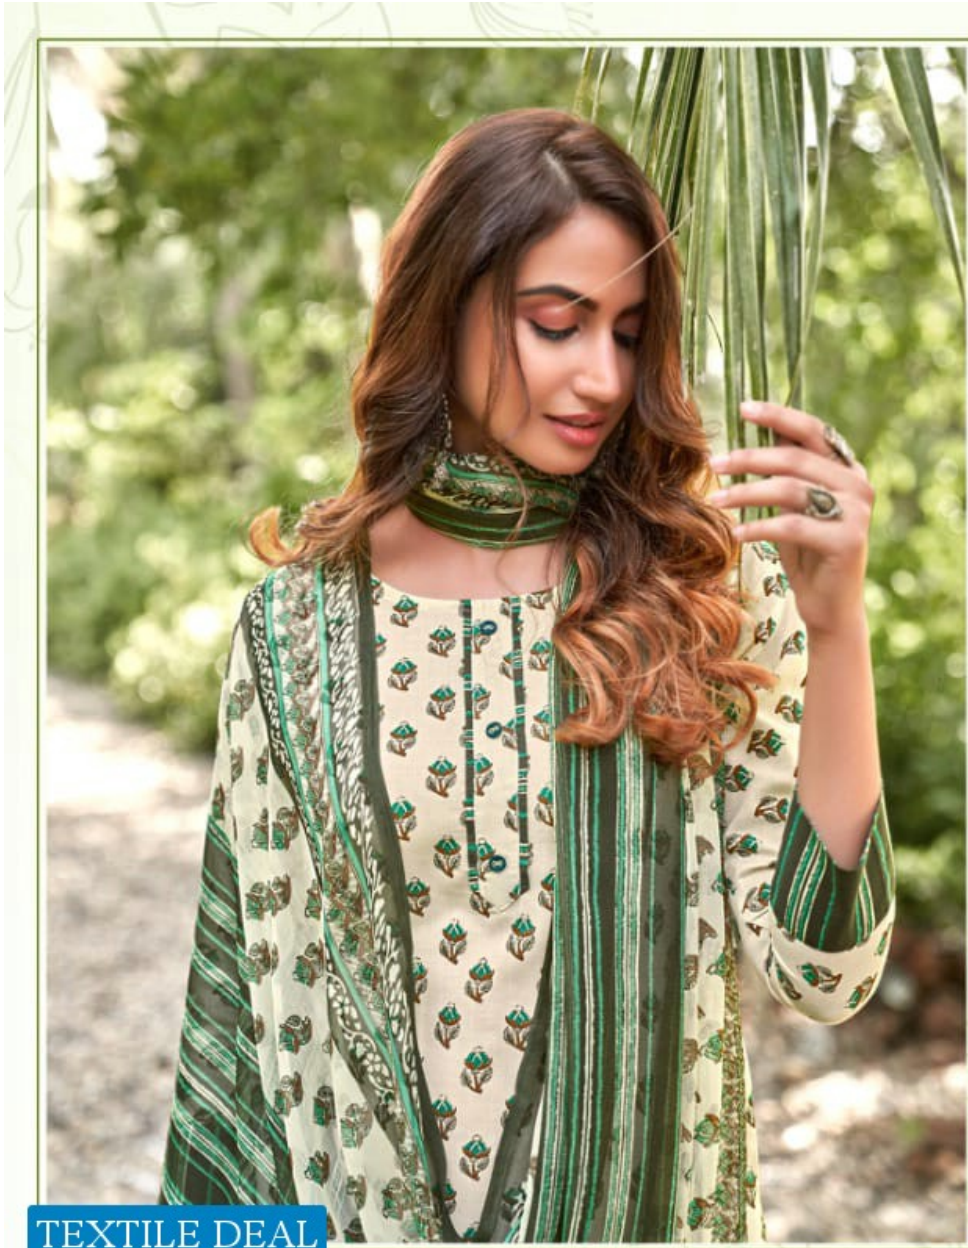

™ रानी

KASHVI
Readymade

TEXTILE DEAL

Rani
1003

TEXTILE DEAL

रानी
1004

TEXTILE DEAL

™
Rani

L	XL	XXL	3XL
40	42	44	46

TEXTILE DEAL

rani
1007

™
Rani
1011

TEXTILE DEAL

1012

TEXTILE DEAL

रानी
1002