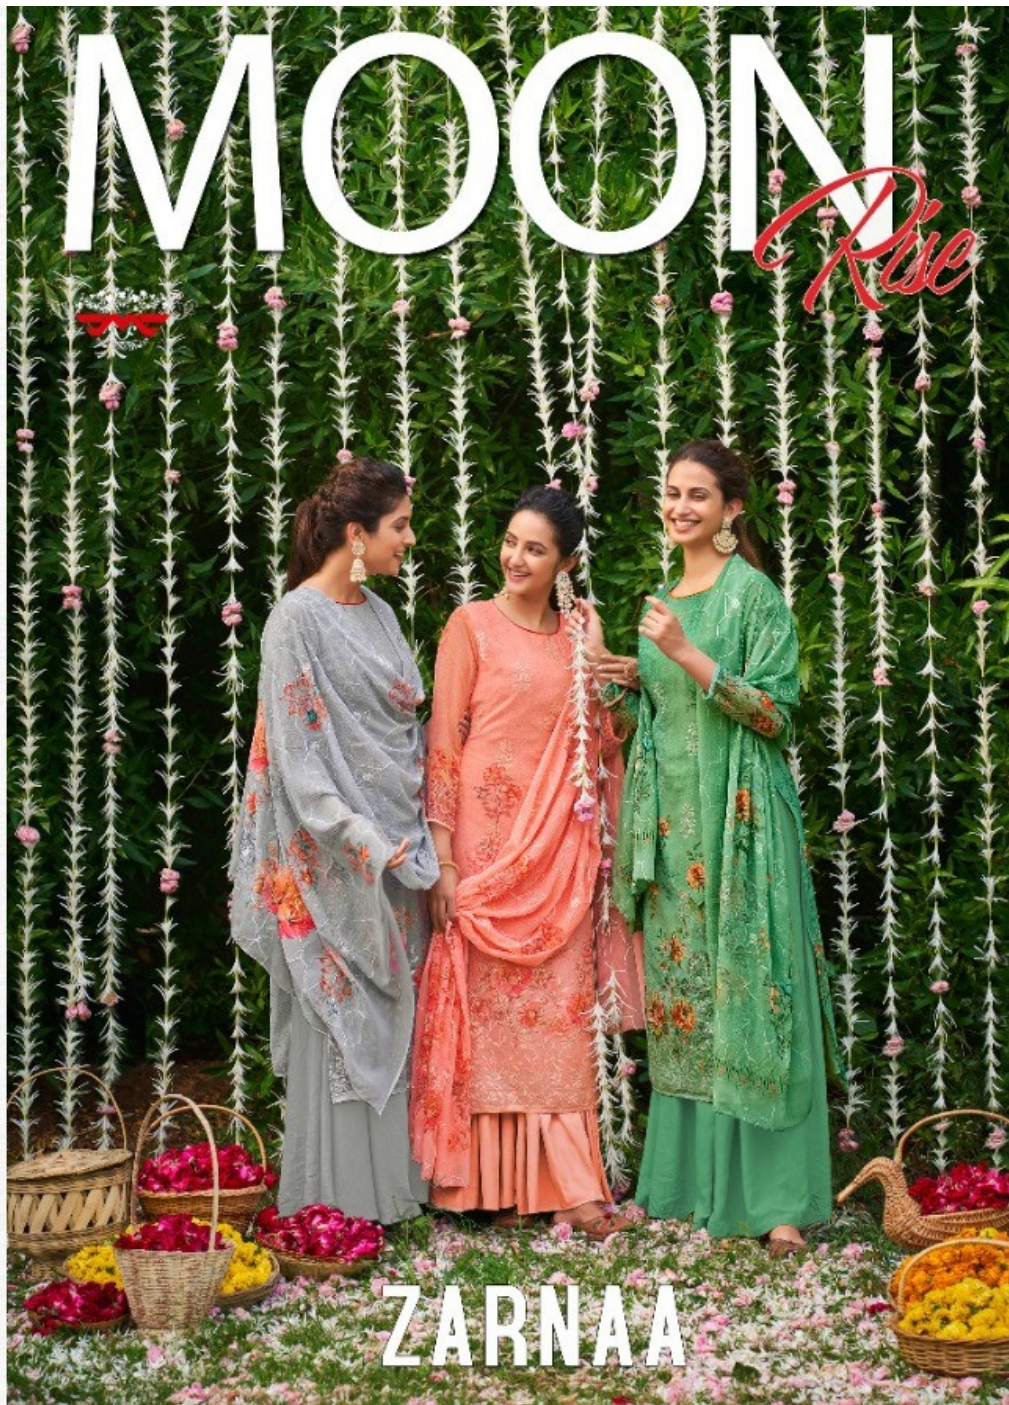

SHILPA KUMAR - JAYALAL

MOON

Rise

ZARNA

TEXTILE DEAL

REFLECT PANACHE

D.NO.5306

FASHION HAS TO REFLECT WHO YOU ARE, WHAT YOU FEEL AT THE MOMENT, AND WHERE YOU'RE GOING.