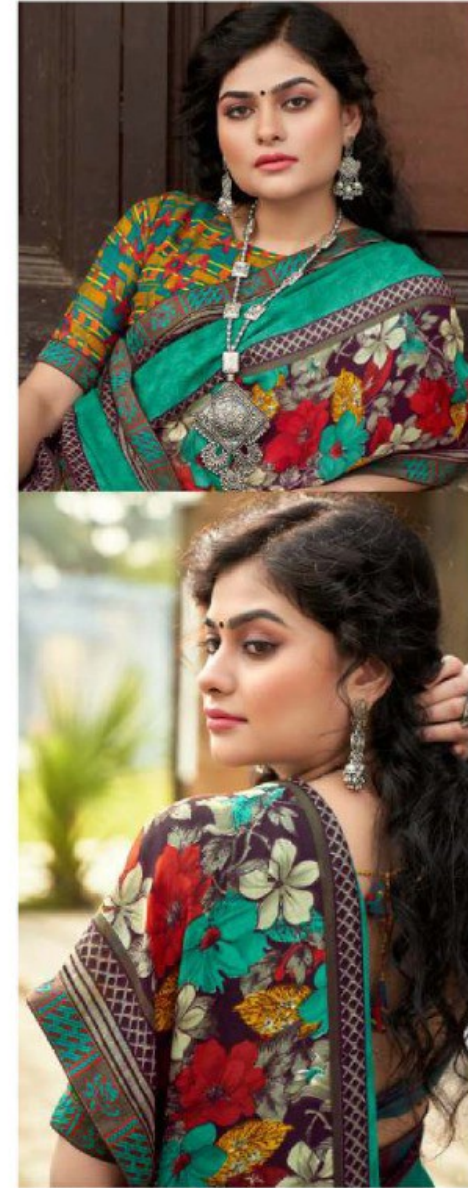

मधुPriya
A TRICE FORDAN TRADITION

SONIA

FULL SAREE LACE VOL_15

TEXTILE DEAL

मधुPriya
A NEW PINKY COLLECTION

29156

TEXTILE DEAL

29158