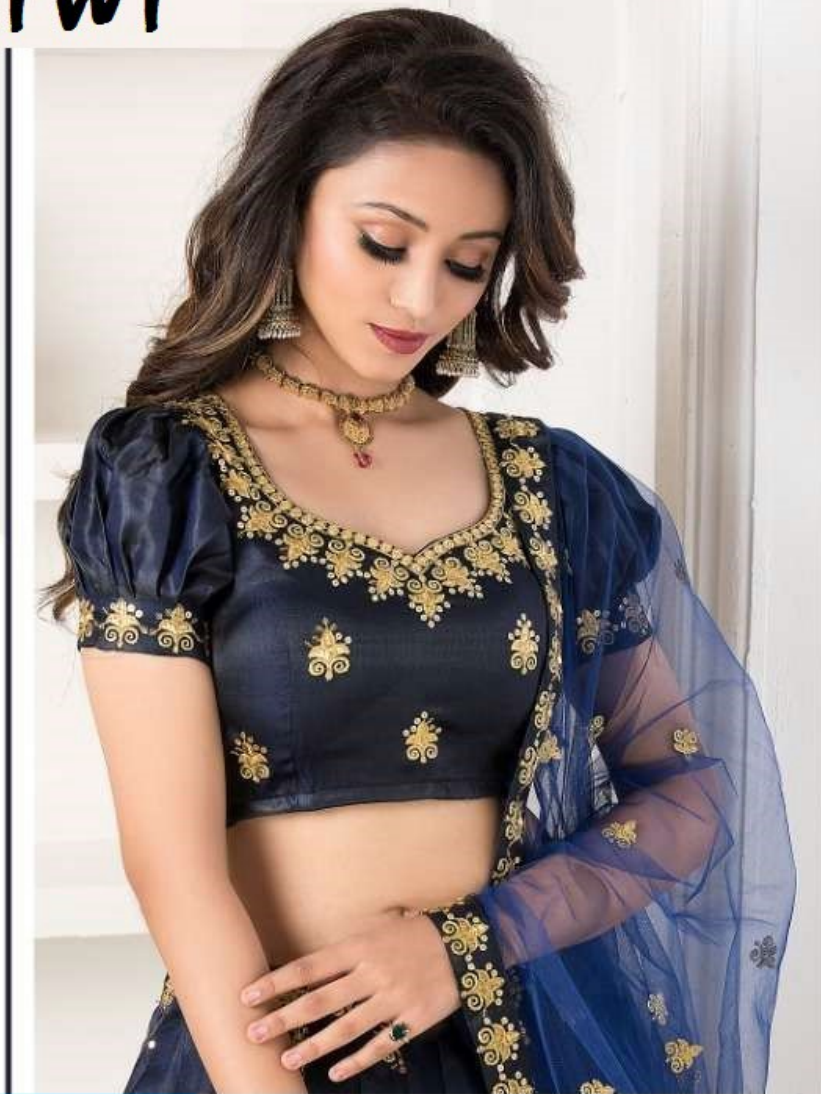

TWT

SURUN
chaniya choli

TEXTILE DEAL