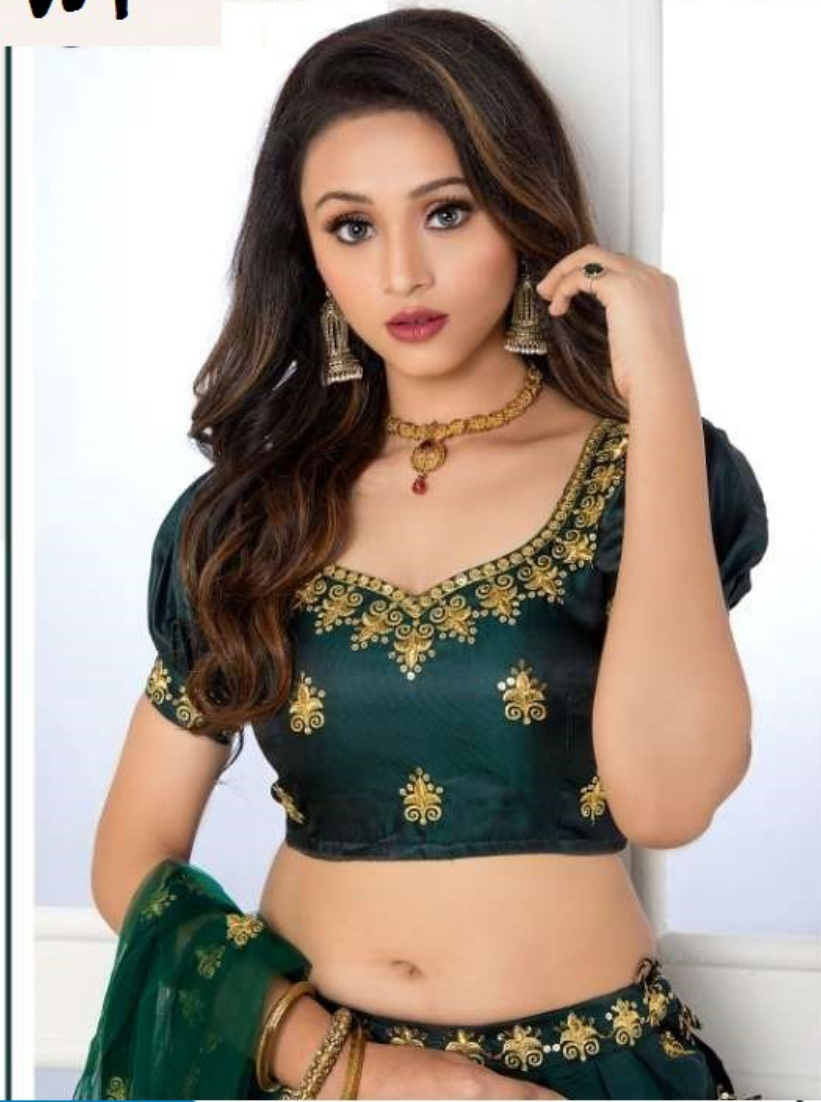

TWT

SURUN
chaniya choli