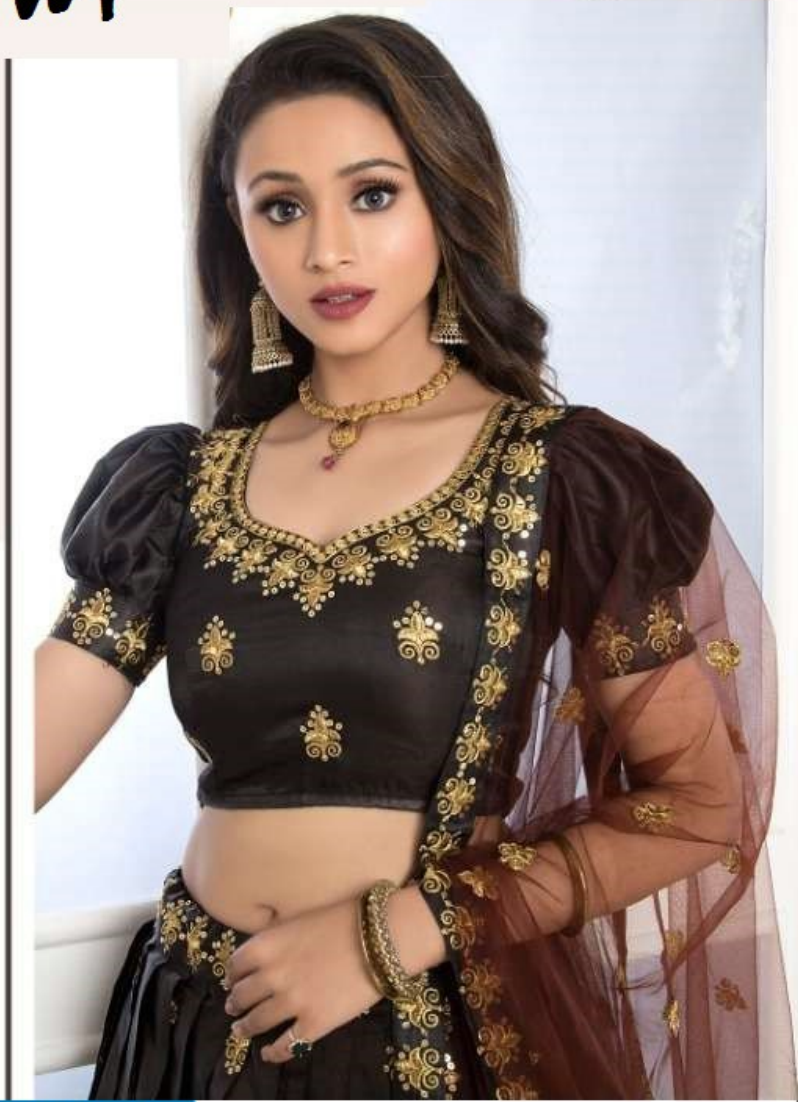

ya choli

DRESS
or success

TWT

SURUN
chaniya choli

TEXTILE DEAL

DRESS
For success

D.No.002

TWT