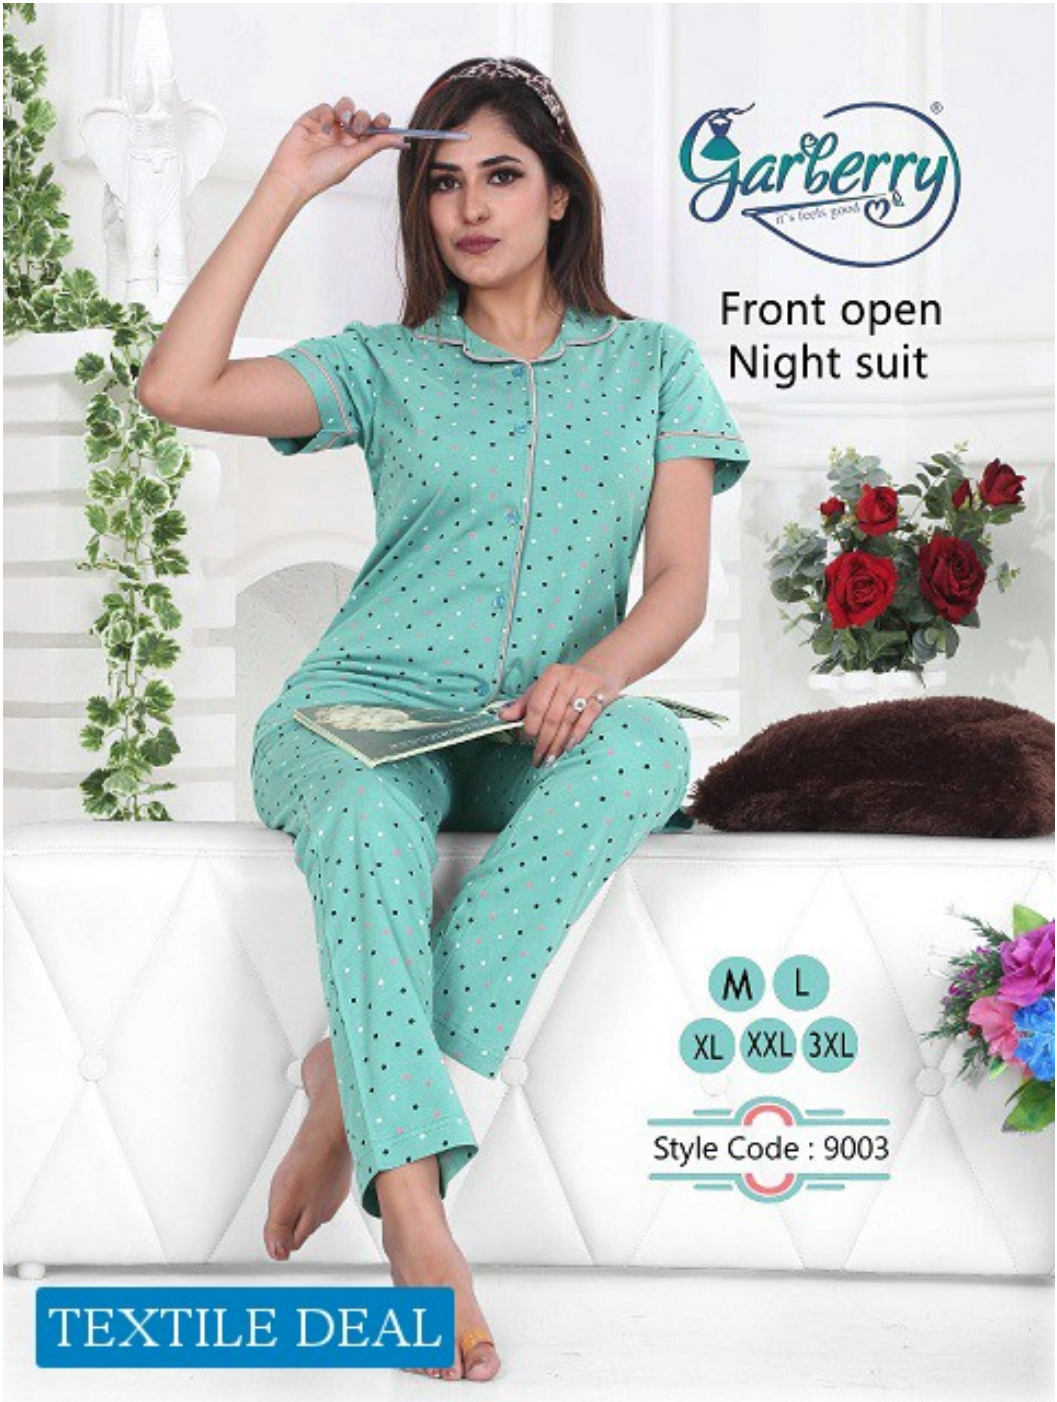

Front open
Night suit

M L
XL XXL 3XL

Style Code : 9003

TEXTILE DEAL

Garberry
it's feels good

Front open
Night suit

M L
XL XXL 3XL

Style Code : 9003

TEXTILE DEAL

Front open
Night suit

M L
XL XXL 3XL

Style Code : 9003

TEXTILE DEAL

Front open
Night suit

M L
XL XXL 3XL

Style Code : 9003