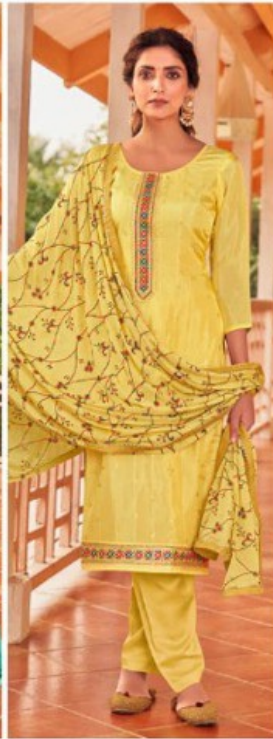

KALARANG

GAZAL

Classic styles with luxurious soft fabrics are highlighted by refined and feminine details.

KALARANG

TEXTILE DEAL

NEW SEASON TRENDS

3413

FABULOUS AT EVERY AGE

3412

TEXTILE DEAL

KALARANG

ELEGANCE & SOPHISTICATION CREATE
A CHARMING SYMPHONY.

3416

TEXTILE DEAL

3411

3412