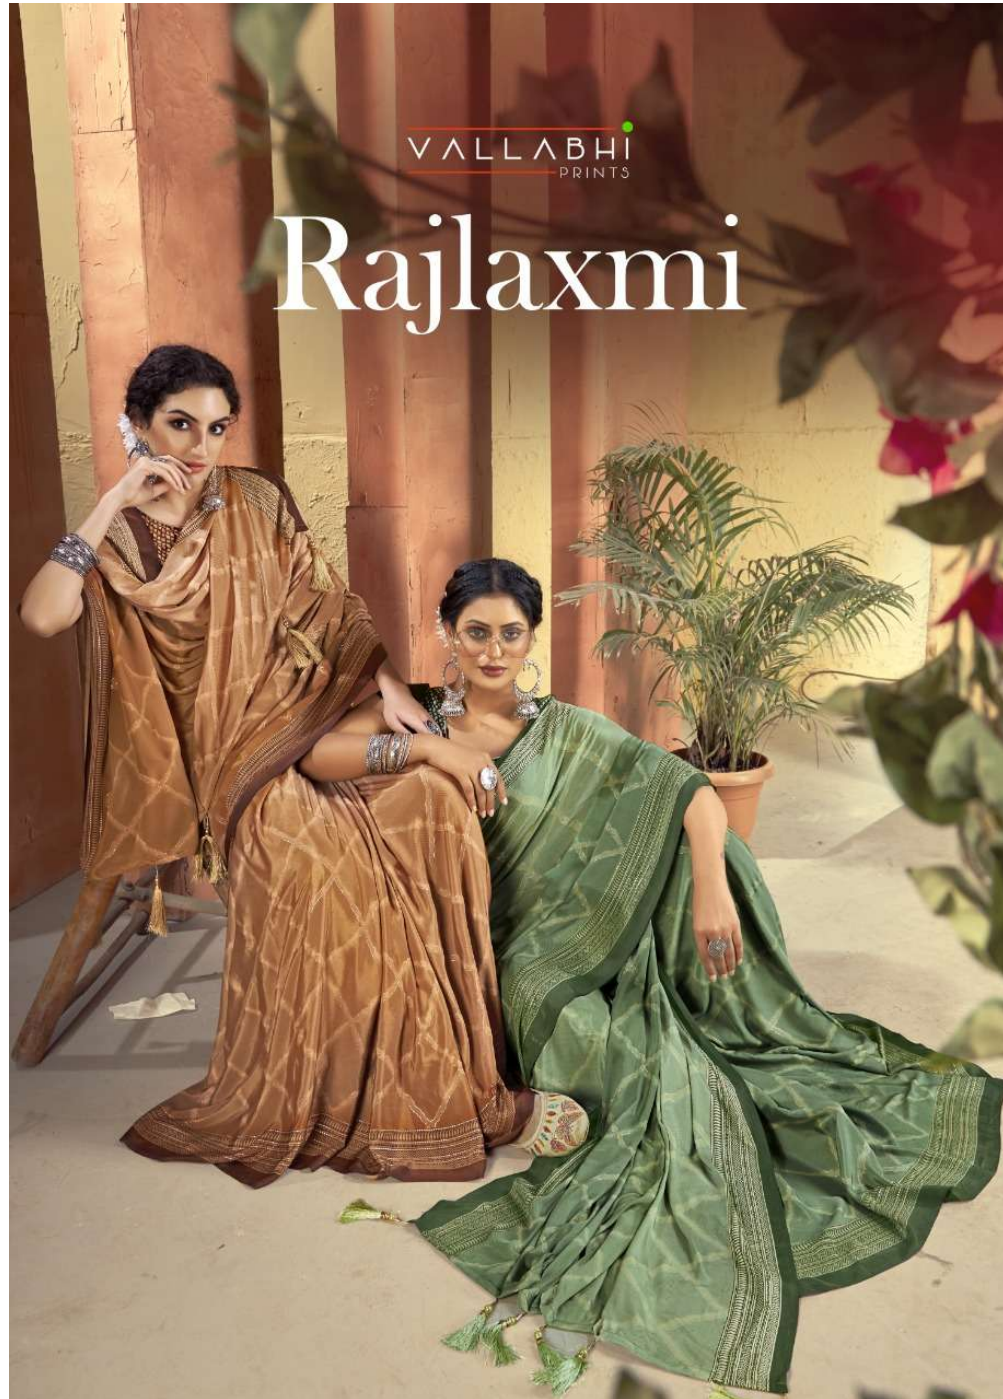

VALLABHI
PRINTS

Rajlaxmi

13861

13862

13863

13864

13865

13866

13867

13868

VALLABHI
PRINTS

Vivid is the new fashion forward. Dress in neon hues with a dramatic print to suit the modern age woman in you. The classic colour combination strategically designed with an intrinsic wed of print gives a contemporary edge to the piece. An indelible piece for evening affairs.