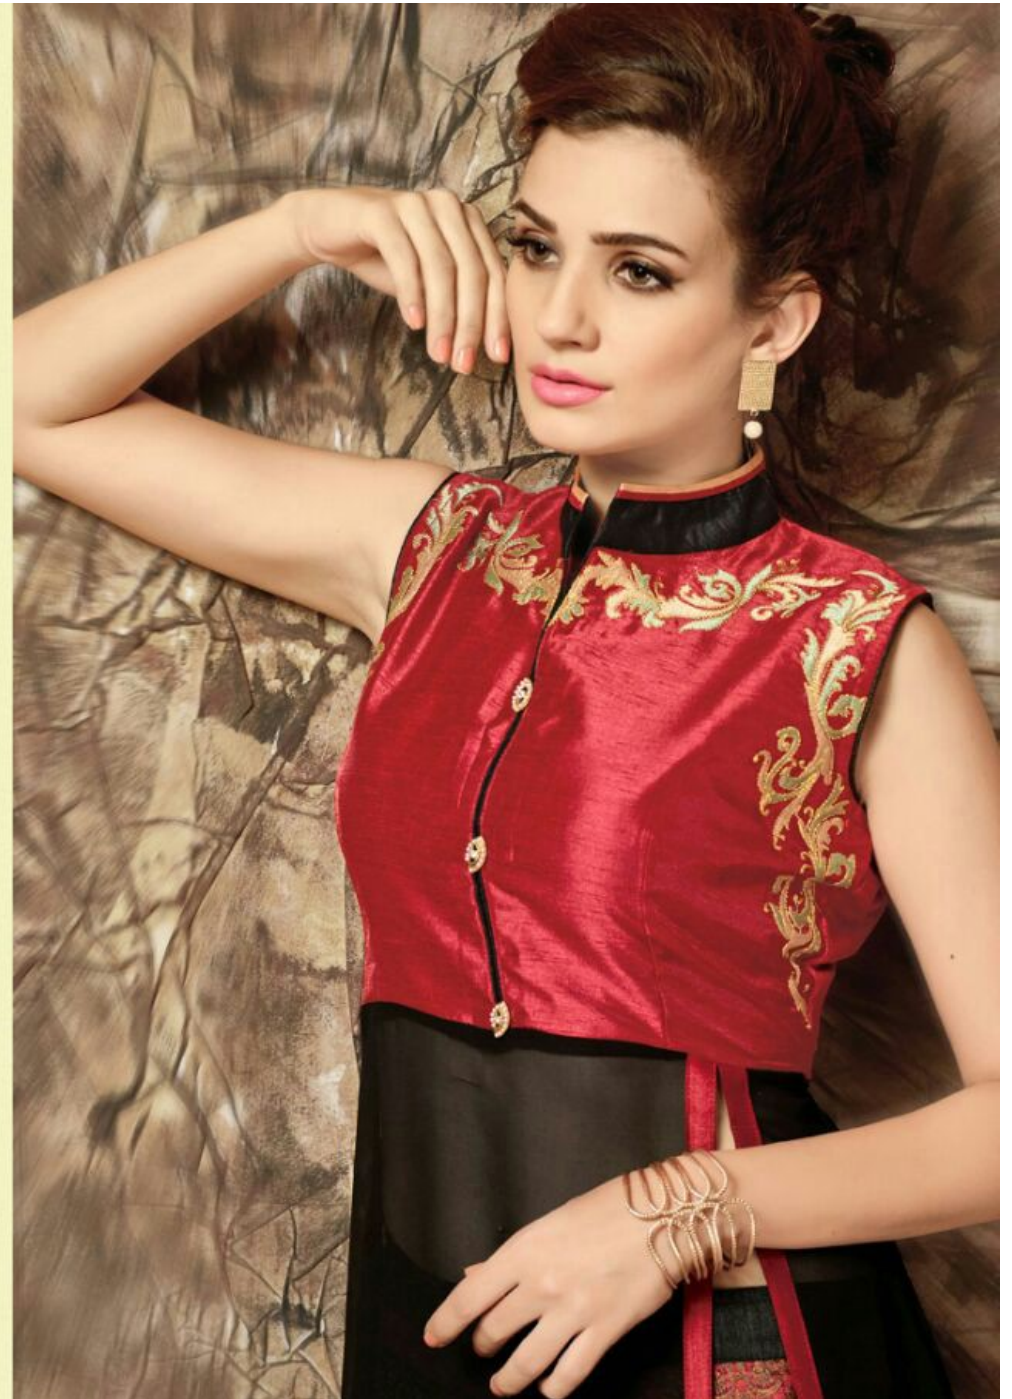

SMOOTH AND STYLISH

Sensible colour, excellent designs and romantic moods gives perfect combination of sense and sensibility....

3006

TEXTILE DEAL