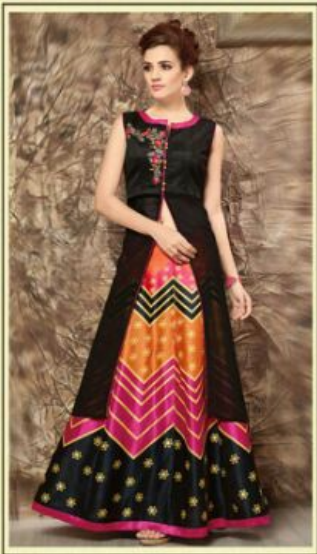

Mehjbin

SCORLET WOMAN

Set yourself apart in this exclusive cambic design with opulent motifs that lend a fresh take to autumnal dressing.....

3005

TEXTILE DEAL

3001

3002

3003

3004

3005

3006

SMOOTH AND STYLISH

Sensible colour, excellent designs and romantic moods gives perfect combination of sense and sensibility....

3006

TEXTILE DEAL

THE NEW SEADSON