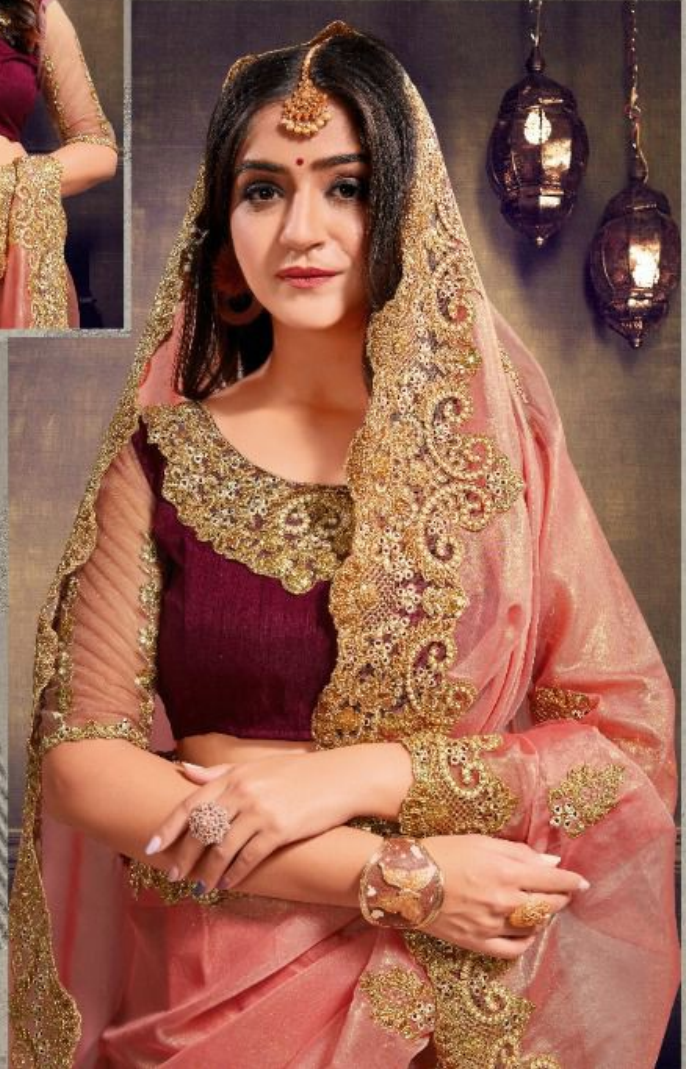

Shivani
Beautiful Collection

SHINNING *IN THE*
THE

Look stunning and
feel comfortable with this

TEXTILE DEAL

356-A

TEXTILE DEAL

Colors
Creativce

Feel the
resonance
with our
sensational
and extremely
majestic
collection
this year

356-D

Magnificent

TEXTILE DEAL

feel comfortable with this Look stunning and

356-C

TEXTILE DEAL

Look sensationally
Awesome

*Feel the
resonance
with our
sensational
and extremely
majestic
collection
this year*