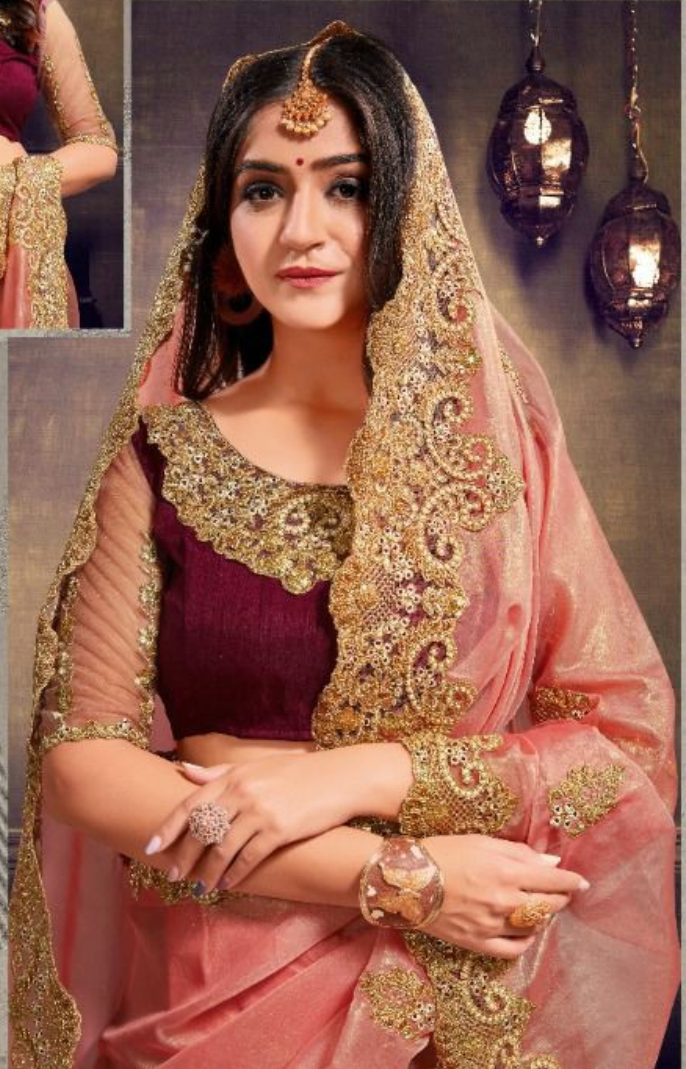

Shivani
Beautiful Collection

SHINNING *IN THE* THE

Look stunning and
feel comfortable with this

TEXTILE DEAL

356-A

TEXTILE DEAL

Colors
Creativce

Feel the
resonance
with our
sensational
and extremely
majestic
collection
this year

356-D

Magnificent

TEXTILE DEAL

feel comfortable with this Look stunning and

356-C

TEXTILE DEAL

Look sensationally
Awesome

*Feel the
resonance
with our
sensational
and extremely
majestic
collection
this year*

*Feel the
resonance
with our
sensational
and extremely
majestic
collection
this year.*

356-F