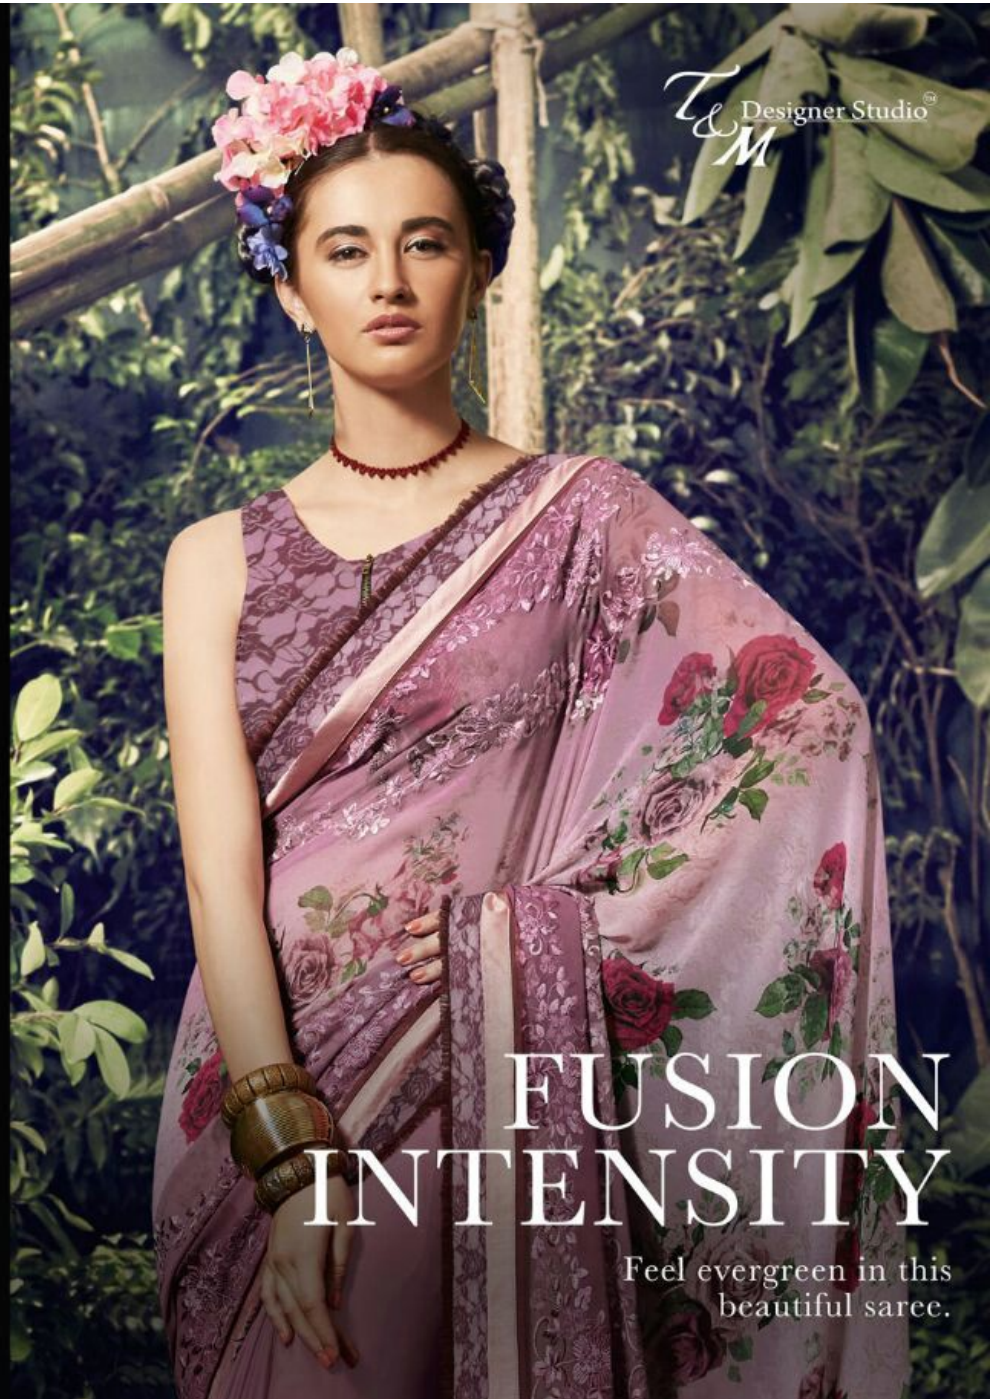

T & M Designer Studio

FUSION INTENSITY

Feel evergreen in this beautiful saree.