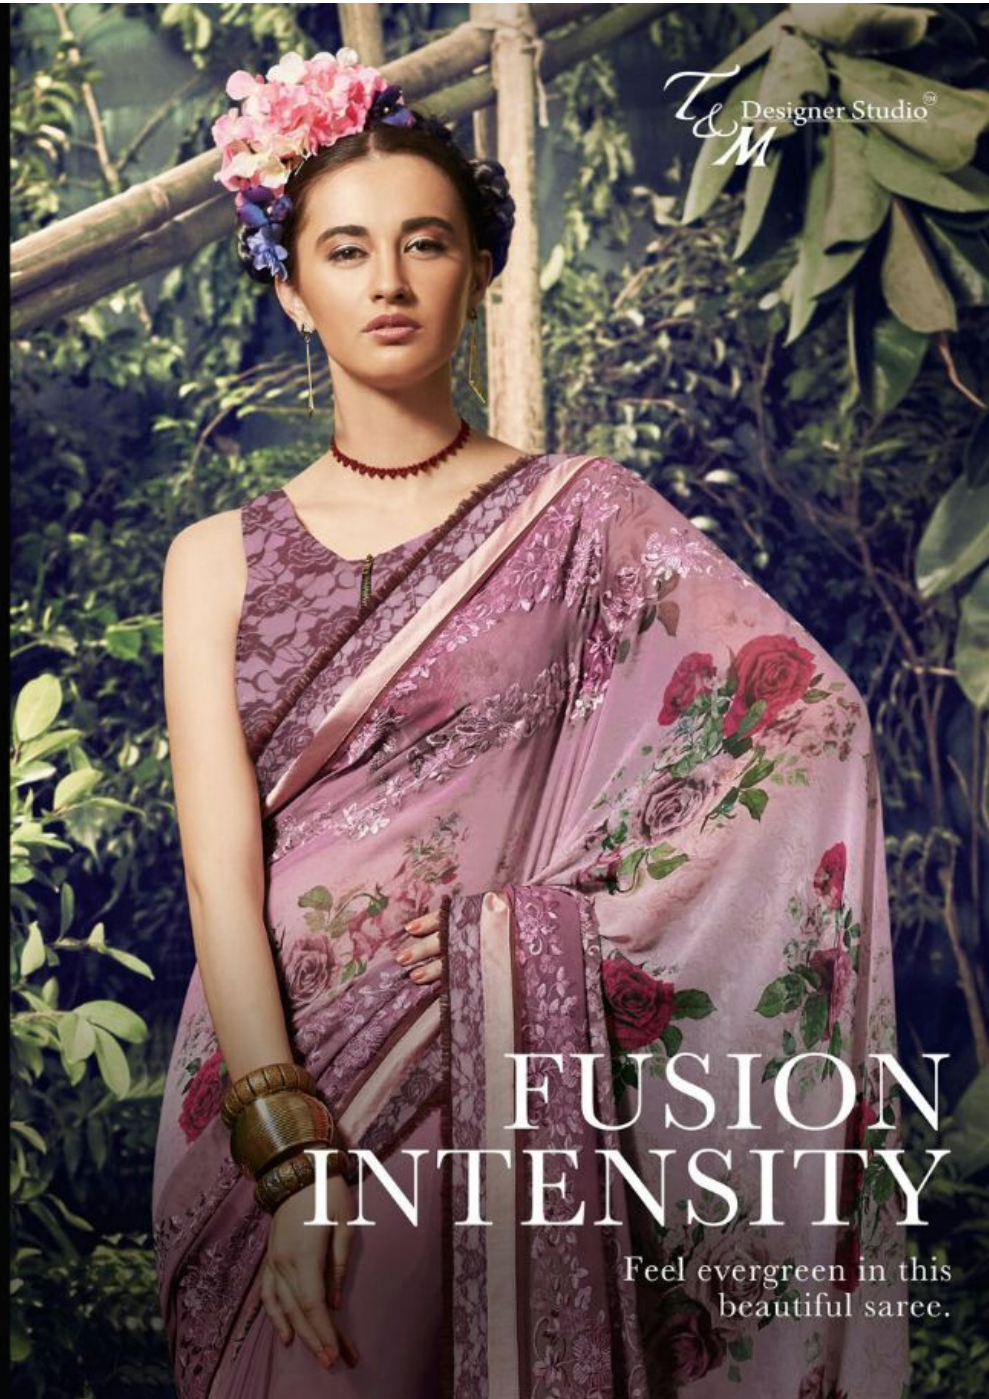

T & M Designer Studio

FUSION INTENSITY

Feel evergreen in this beautiful saree.