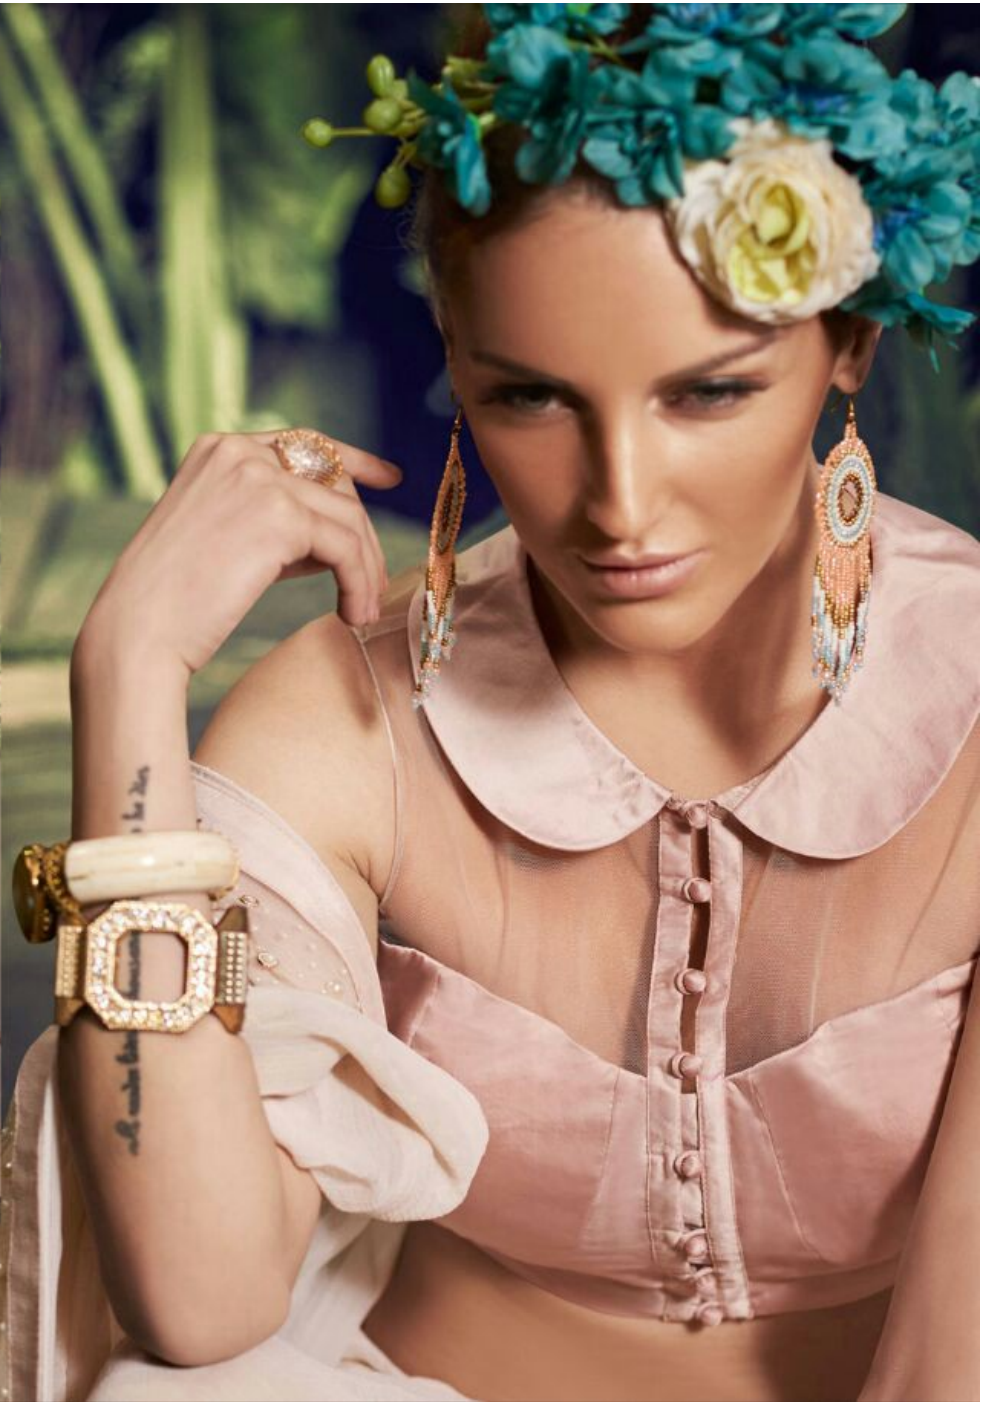

T&M Designer Studio®

ORNATE SOPHISTICATION

Enhance your femininity with this gorgeous saree.

GR:-2521

TEXTILE DEAL