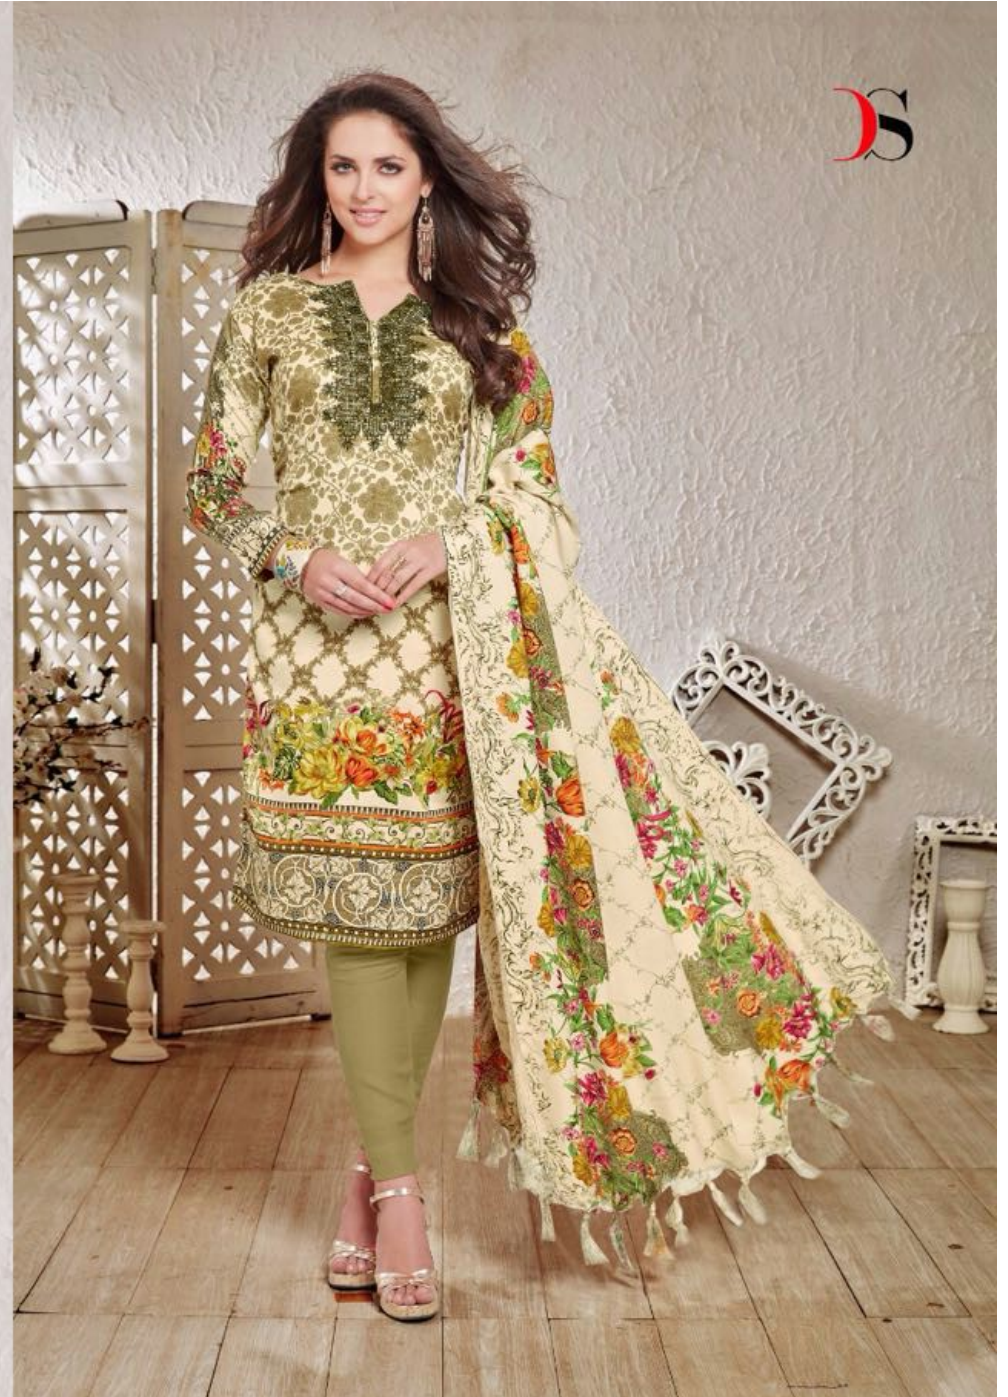

**DEEPSY**  
suits

34001

34002

34005

34006

34003

34004

34007

TEXTILE DEAL

Royal

34008

White embroidered  
kurta makes its own bringing in a cool season effect

TEXTILE DEAL

*Timeless*

*Easy, trendy and enjoyable attire by Pindus to go with your life and style.*

34002