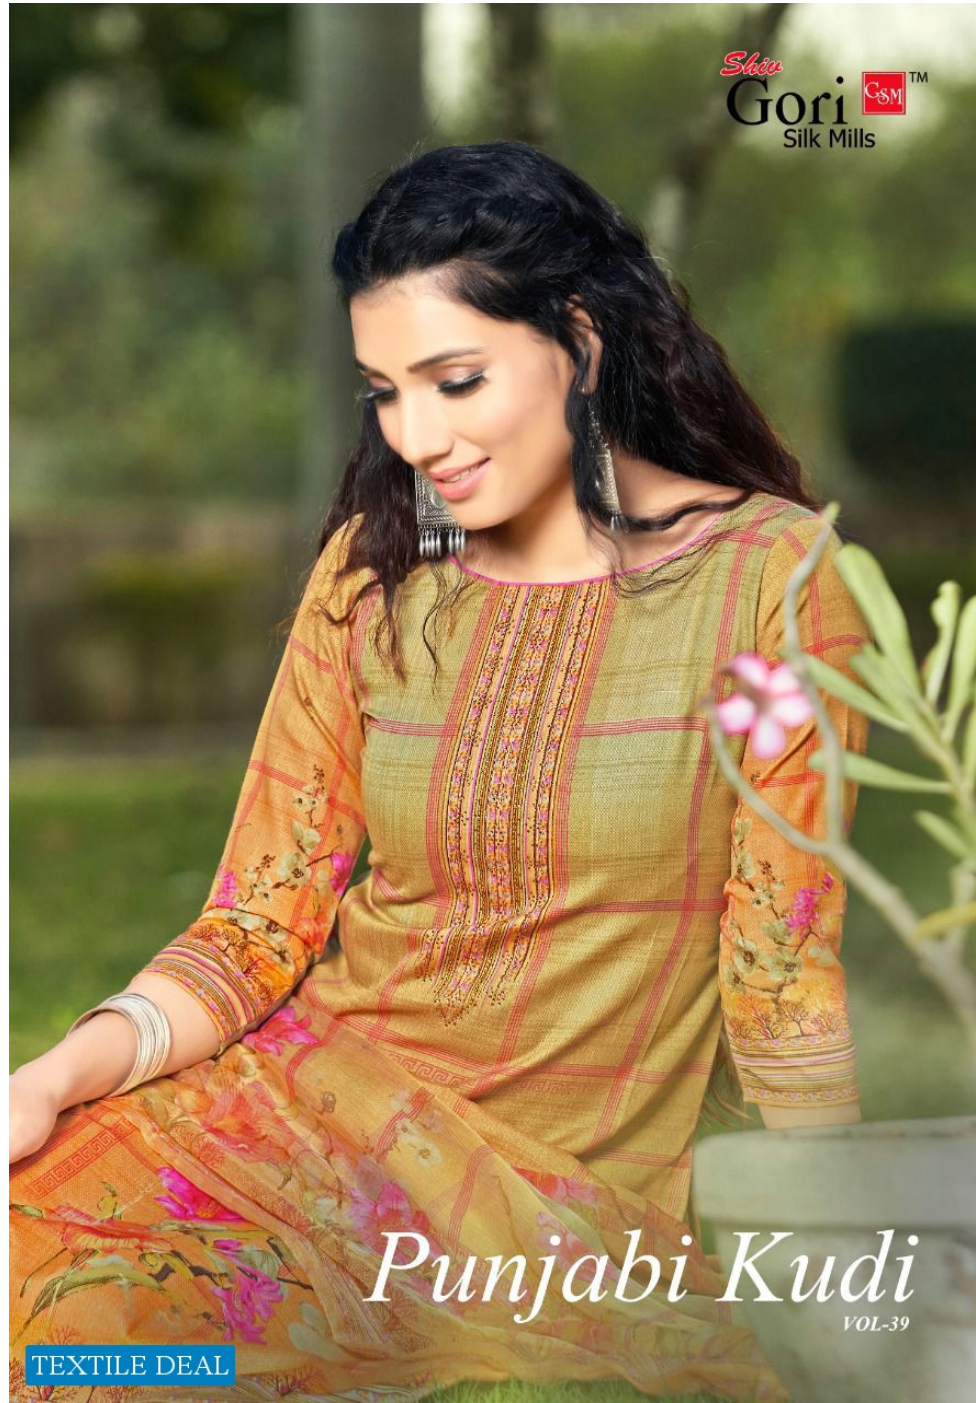

*Shiv*  
**Gori** <sup>TM</sup>  
Silk Mills

*Punjabi Kudi*

VOL-39

TEXTILE DEAL

ETERNAL

*See @ sensibility*

D.NO  
39010

Casual dress is selected with care so that they make any lady wearing it look enchanting & adorable.  
You have to do is follow the embroidery work, which will be your new effect.