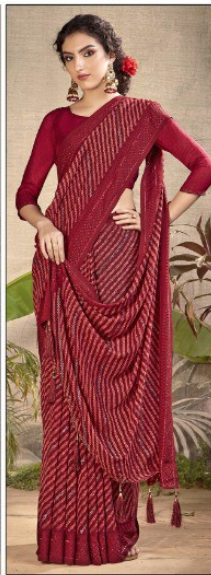

# Dishu

TEXTILE DEAL

VALLABHI  
PRINTS

14619  
TEXTILE DEAL

14611

14612

14613

14614

14615

14616

14617

14618

TEXTILE DEAL

VALLABHI  
PRINTS

## Graceful

*Enthic closet is presented by party in the exquisite fanta and cream coloured saree. Its charming embroidery and beautiful design lend it an attractive look, while the nice fabric promises pure comfort.*