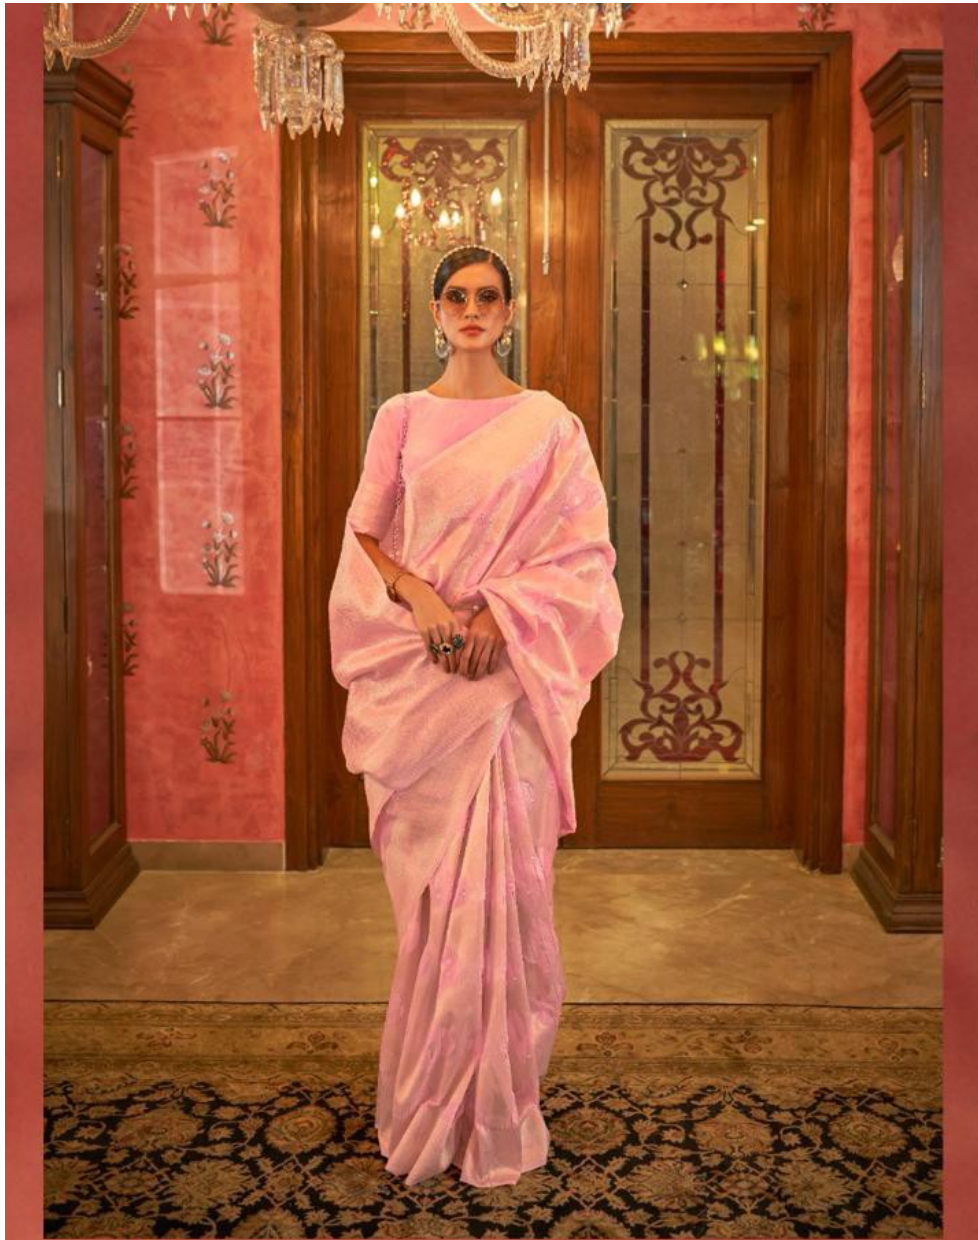

SPECIAL DEAL

RAITEX
the designers
SILK | COTTON | LINEN | WOOL

KIRA SILK

MODAL SEQUINS - VALUE ADDED

RAJTEX
Indians

TEXTILE DEAL

KIRA SILK / 228003

RAJTEX
Indians