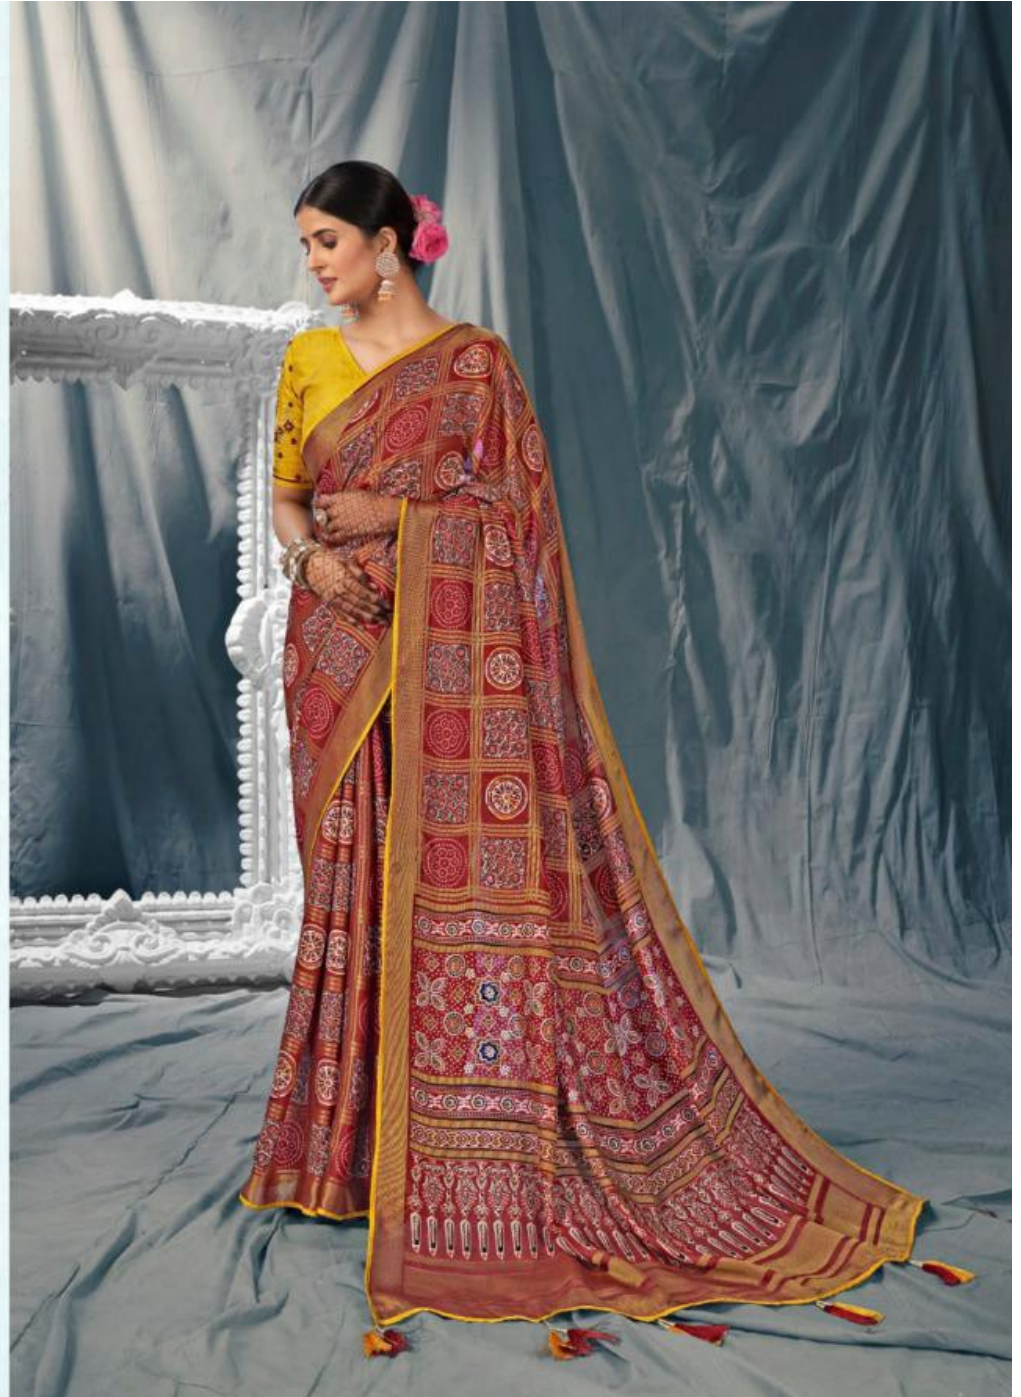

TEXTILE DEAL