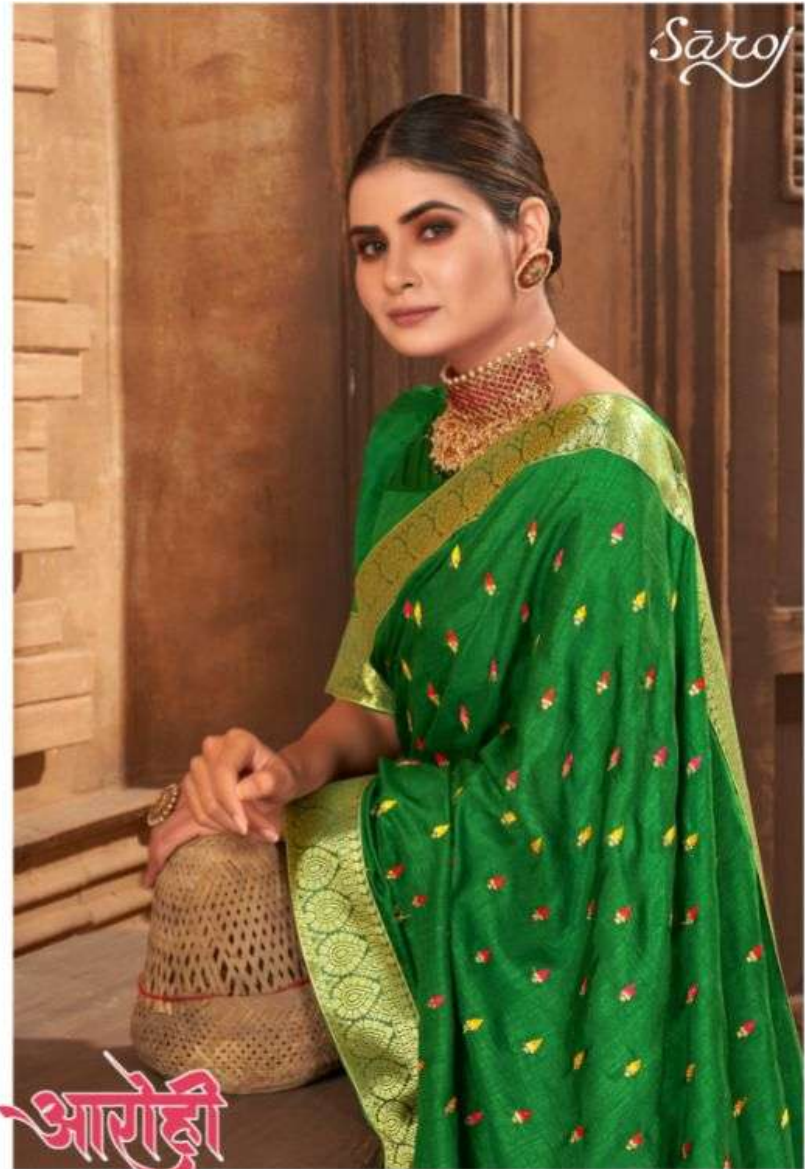

Saroj

Divyanka

Saroj

वामाक्षी

A BEAUTIFUL AND CLASSIC SIX YARDS IN CONTRASTING HUES

1007

1006

Saroj

आगोही

A HARMONY LIKE A BEAUTIFUL MUSICAL TUNE OF  
MULTICOLORED FLORALS ON TEAL BLUE SHADE

*Saroj*

# वामाक्षी

A BEAUTIFUL AND CLASSIC  
SIX YARDS IN CONTRASTING HUES

Saraj

1008

D.NO.1001

D.NO.1002

D.NO.1003

D.NO.1004