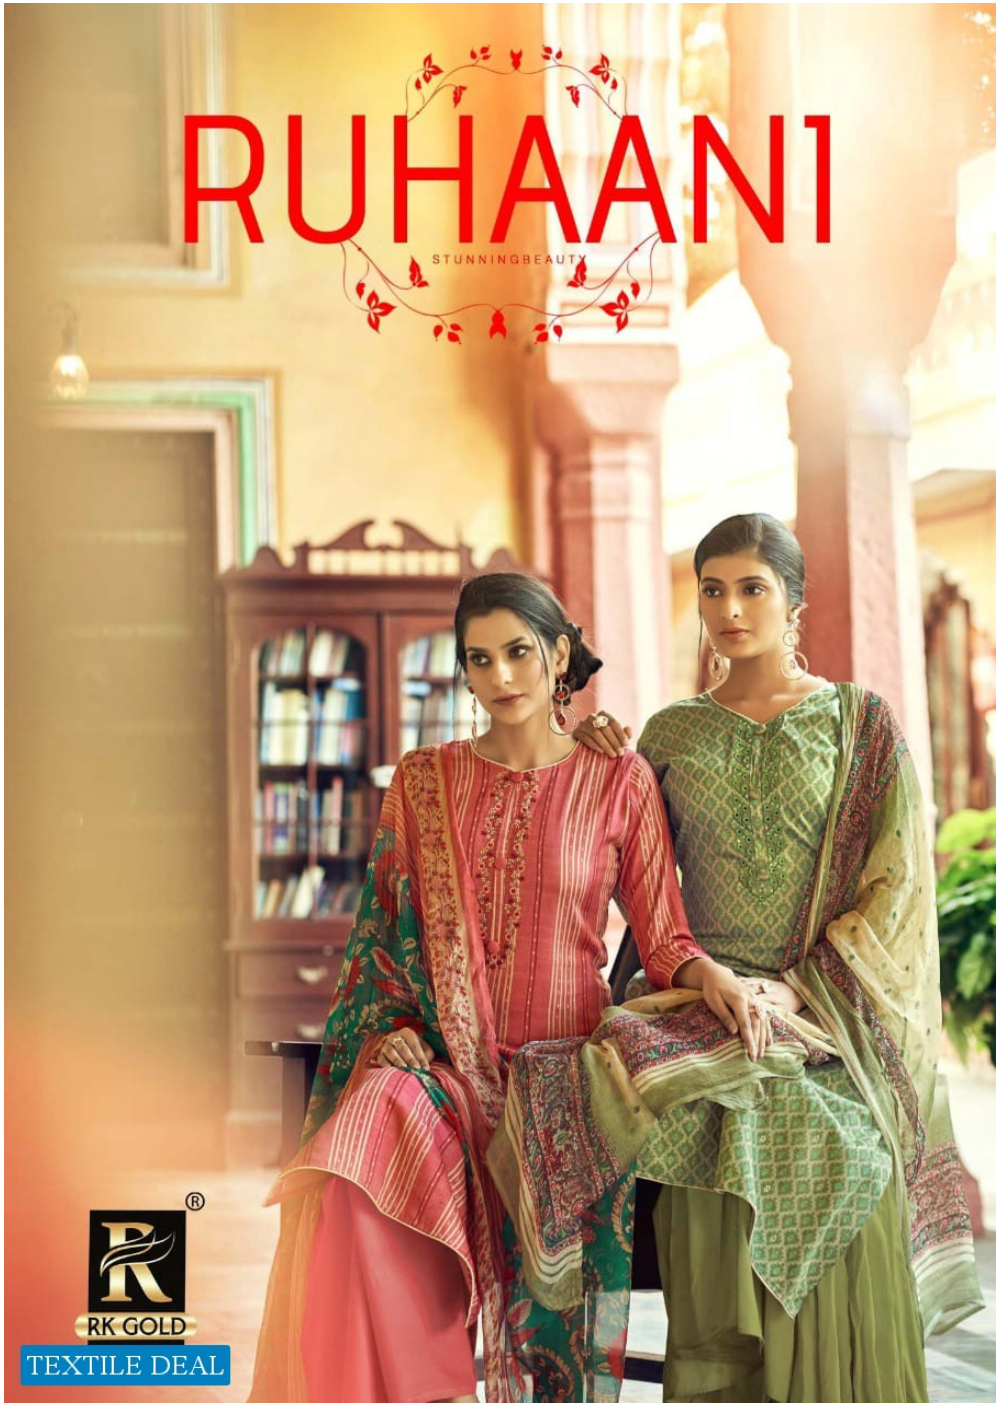

RUHAANI

STUNNING BEAUTY

RK GOLD

TEXTILE DEAL

RUHAANI

THE EXOTIC FIGURAL BEES IN SOFT
COLOURS PAINT WHICH GIVES A SWEETLY FEMINE TOUCH TO YOUR PERSONALITY
42003

TEXTILE DEAL

TEXTILE DEAL

RUHAANI

THE EXOTIC, FORMAL, BOLD, BEAUTIFUL
COLOURS PRINT WHICH GIVES A SWEET TOUCH TO YOUR PERSONALITY

42007

42001

42002

42003

42004

42005

THE ESOTIC, PSYCHIC, BILLYN, MIST
COLORS PRINT WHICH GIVES A SWEET, FRESH, TOUCH TO YOUR PERSONALITY.

TEXTILE DEAL

RUHAANI

THE EXOTIC FEDERAL BEITS IN SOFT
COLOURS PAINT WHICH GIVES A SWEETLY FEMININE TOUCH TO YOUR PERSONALITY.
42004

TEXTILE DEAL

TEXTILE DEAL

RUHAANI
THE EXOTIC MORAL BLISS IN SOFT
CLOUDED PRINT WHICH GIVES A SWEET FEMININE TOUCH TO YOUR PERSONALITY.
42008

RUHAANI

THE EXOTIC TROPICAL BIRDS IN SOFT
COLOURED PRINT WHICH GIVES A SWEETLY FEMININE TOUCH TO YOUR PERSONALITY.
42005