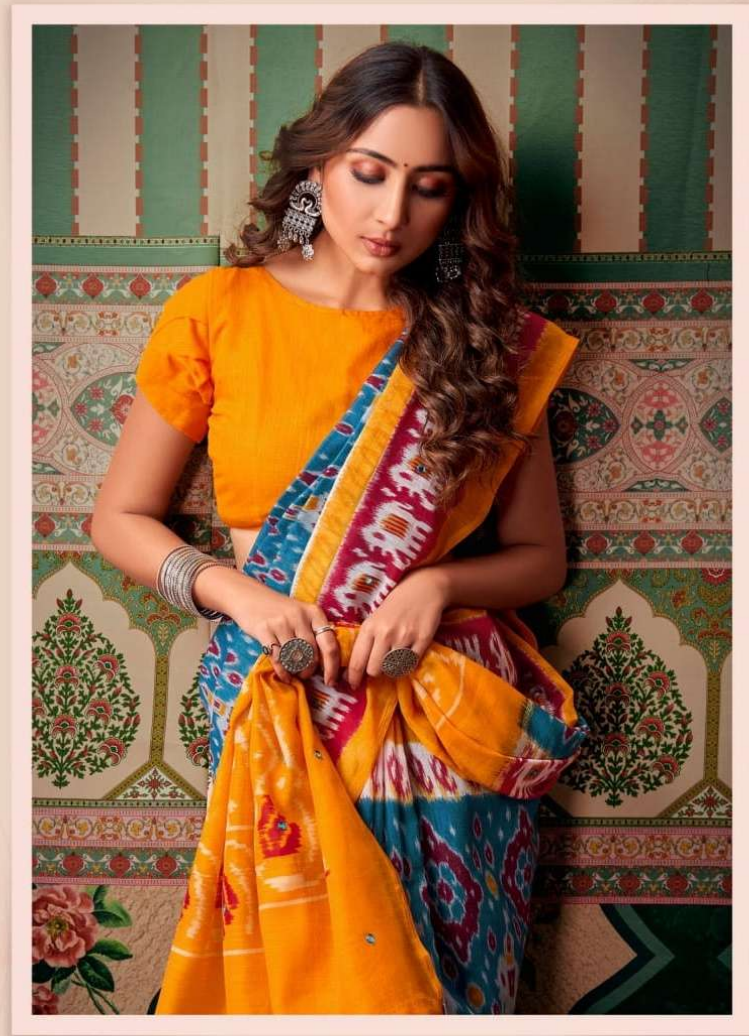

SANSKAR
TECH PRINTING PVT. LTD.

ग्रेटफुल
GREATEFUL

84001

INDIAN CULTURAL

A SAREE HAS THE POWER TO CONVERT A GIRL NEXT DOOR INTO AN ARTIST'S MUSE!

SANSKAR
BY ANITA DOLY

84002

A woman in a yellow and blue saree with a wide, colorful floral border is standing against a patterned wall. The image is framed within a white border. The number '84002' is printed above the image. The background wall features a mix of vertical stripes and floral motifs in green, red, and white.

GLORIOUS LOOK

A SAREE MAKES ME FEEL THE WAY NO OTHER GARMENT CAN:
A STRANGE MIX OF A SEX SYMBOL AND A PIOUS GODDESS.

INDIAN CULTURAL

A SAREE HAS THE POWER TO CONVERT A GIRL NEXT DOOR INTO AN ARTIST'S MUSE!

SANSARA

84003

FASHION TRENDS

THE SAREE HAS DRAPED MANY WOMEN- GODDESS DURGA WHO DEFEATED THE DEMONS,
RANI LAKSHMIBAI WHO LED AN ARMY IN A WAR.
A SAREE MAKES ME FEEL SO GRACEFUL YET SO POWERFUL.

84004

84005