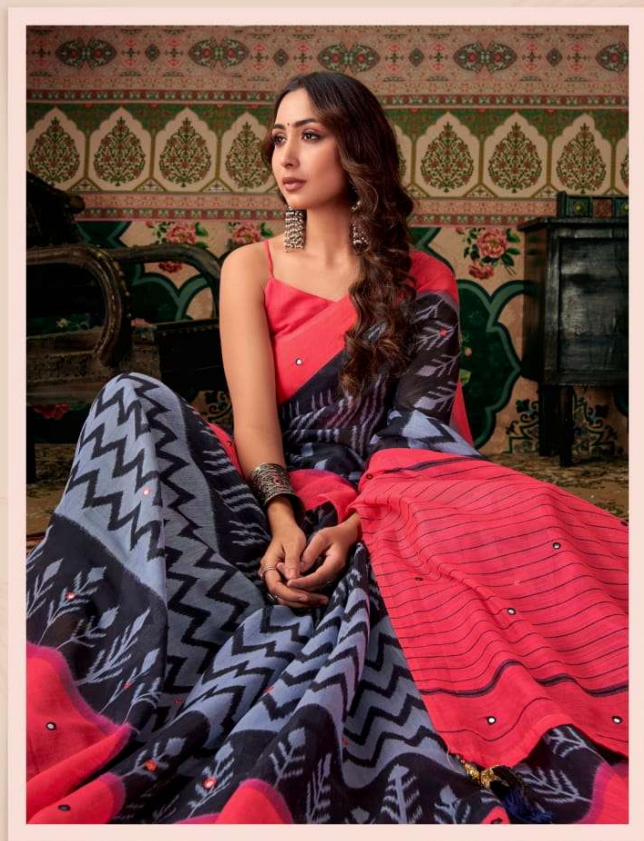

SANSKAR
TECH PRINTING PVT. LTD.

ग्रेटफुल
GREATEFUL

84001

INDIAN CULTURAL

A SAREE HAS THE POWER TO CONVERT A GIRL NEXT DOOR INTO AN ARTIST'S MUSE!

SANSKAR
BY ANITA DOLY

84002

A woman in a yellow and blue saree with a wide, colorful floral border is standing against a patterned wall. The image is framed within a white border. The number '84002' is printed above the image. The background wall features a mix of vertical stripes and floral motifs in green, red, and white.

GLORIOUS LOOK

A SAREE MAKES ME FEEL THE WAY NO OTHER GARMENT CAN:
A STRANGE MIX OF A SEX SYMBOL AND A PIOUS GODDESS.

INDIAN CULTURAL

A SAREE HAS THE POWER TO CONVERT A GIRL NEXT DOOR INTO AN ARTIST'S MUSE!

SANSARA

84003

FASHION TRENDS

THE SAREE HAS DRAPED MANY WOMEN- GODDESS DURGA WHO DEFEATED THE DEMONS,
RANI LAKSHMIBAI WHO LED AN ARMY IN A WAR.
A SAREE MAKES ME FEEL SO GRACEFUL YET SO POWERFUL.

84004

84005