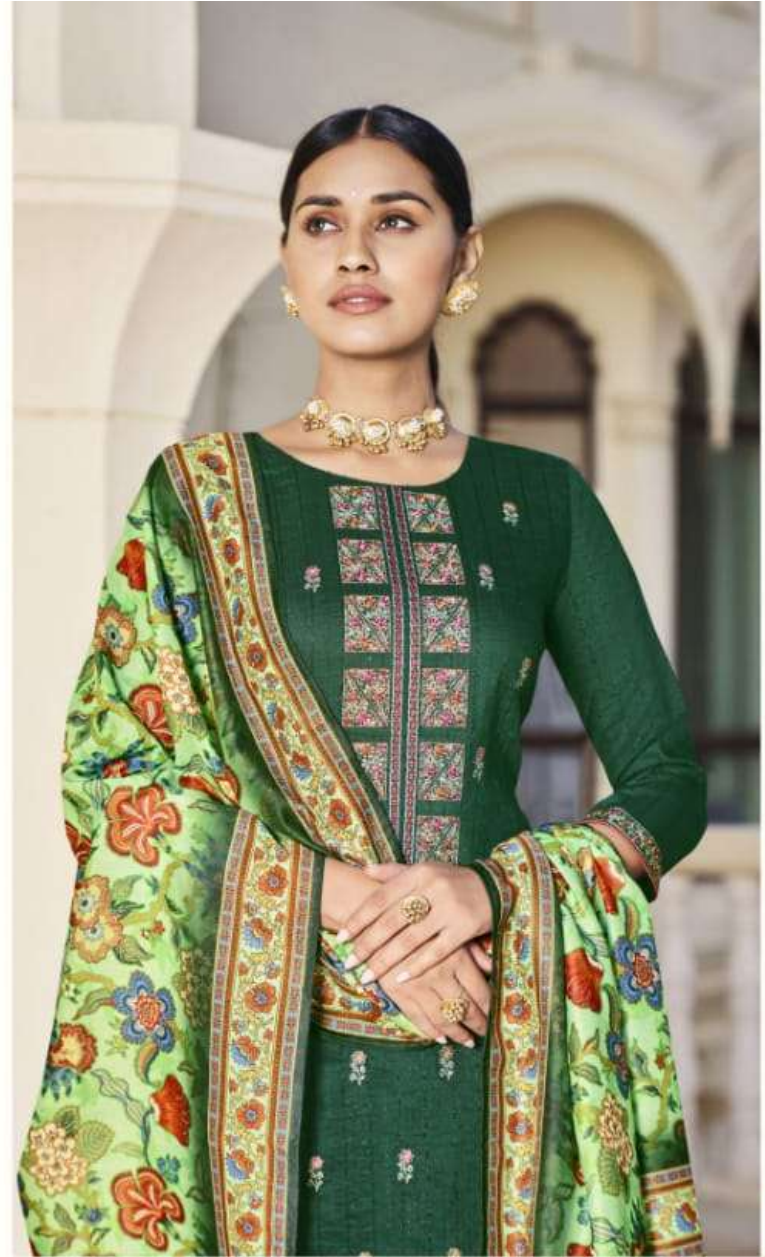

*Kalaroop*

Platinum

style icon

THIS SEASON LOOK UP WITH SOME TRULY INSPIRING & ELEGANTLY

style icon

Code- 13005

WALK INTO THE SANCTUM OF SAREES & RECOVER YOUR CHARM

Elegance style

Dictate your style statement with the season's latest trends.

Code- 13006

style icon

ELEGANCE & SOPHISTICATION CREATE A CHARMING SYMPHONY.

fashionista

fresh Fashion

style Look

DEFINE YOUR MOOD WITH