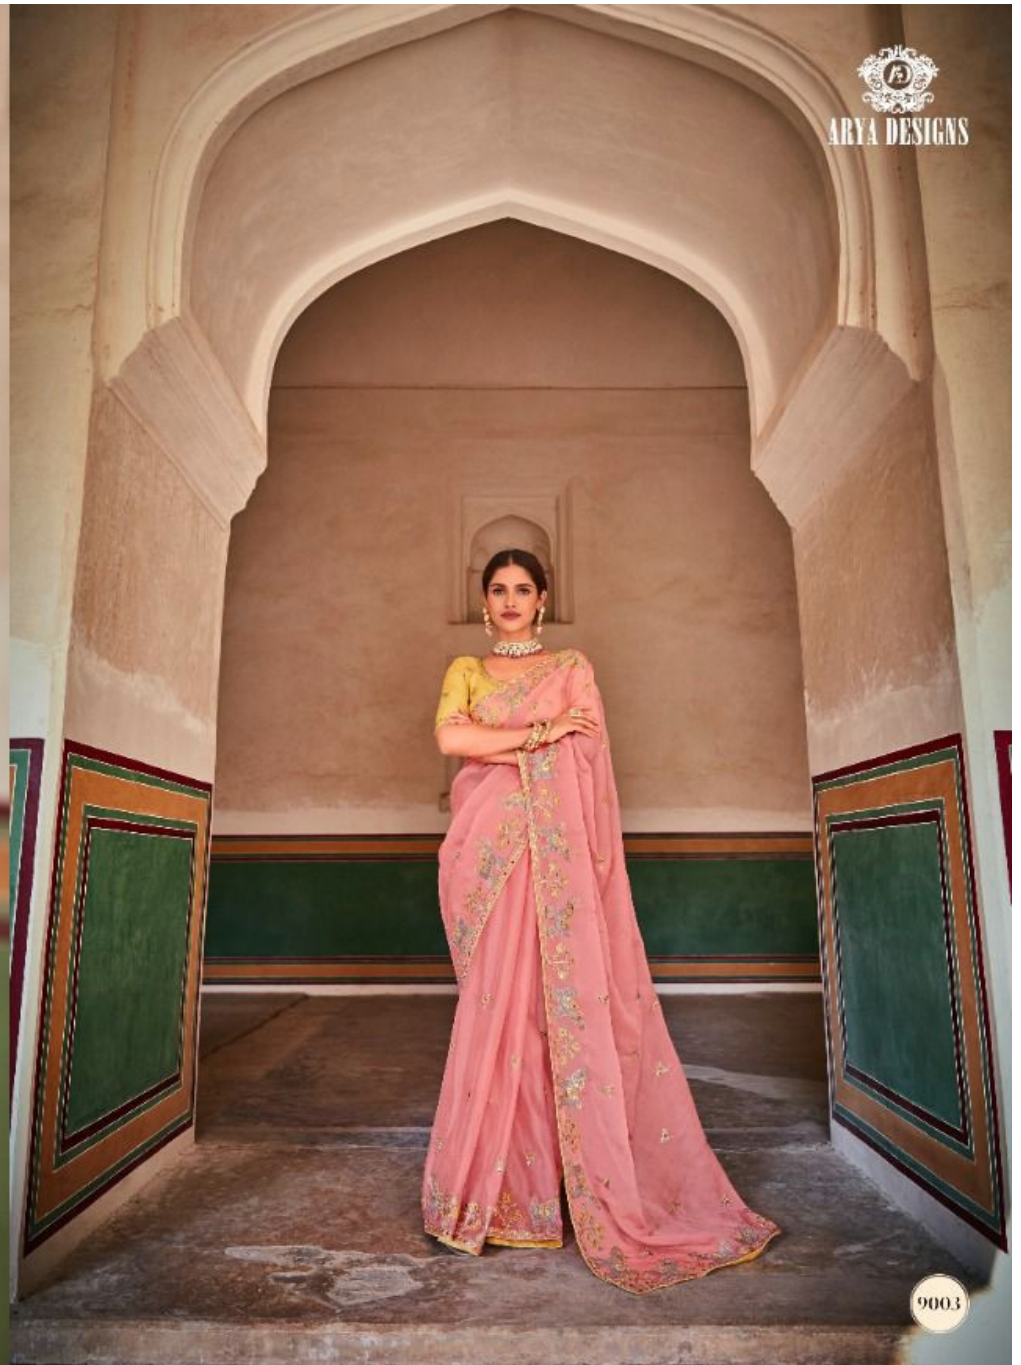

ARYA DESIGNS

9003