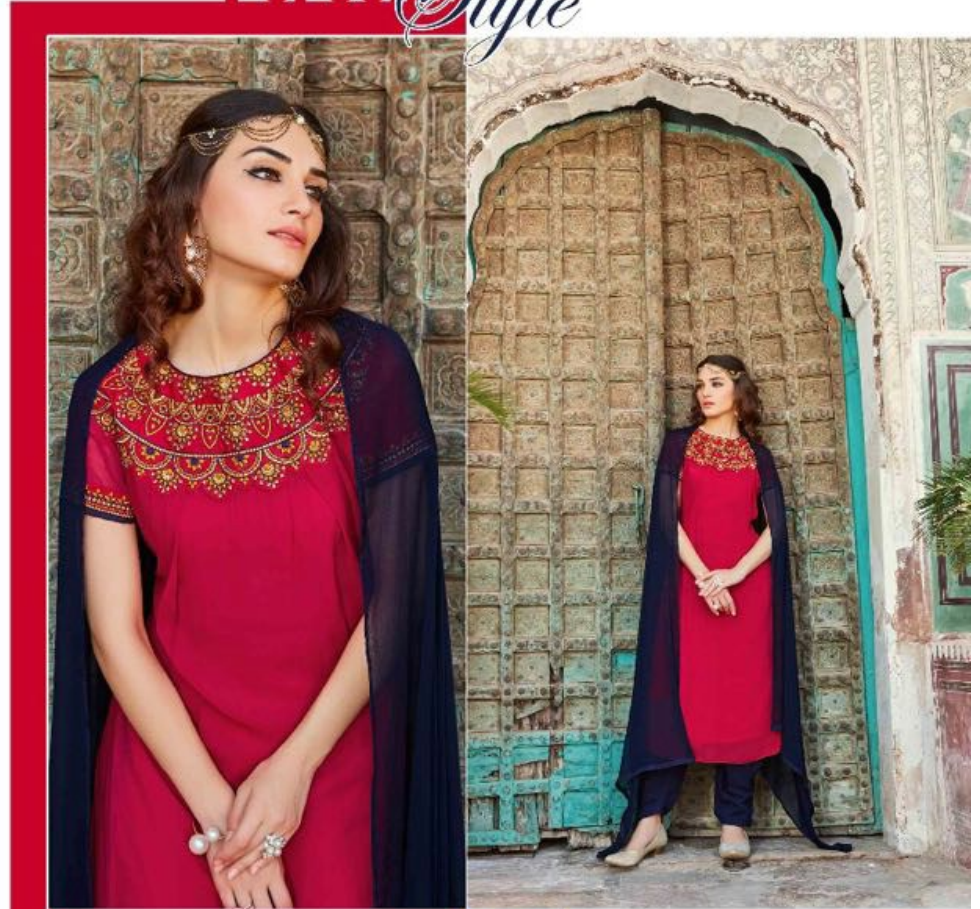

FABULOUS
AT EVERY
AGE

Walk this way for a decade or style on the run way followed a predictable formula but now it's an unpredictable

P

TEXTILE DEAL

Personal
Style

D. NO.: 7908

Fairy Lady

A masterful designed shift, spring flower pattern net dupatta with sophisticated sleeve design, season is all about celebrating and bringing out the best in you.

D. NO.: 7910

TEXTILE DEAL

M

MOST

Desired

Feel the enchanting radiance of season with rani, green & white pattern brings in a complete look of elegance and simplicity...

D. NO.: 7907

TEXTILE DEAL

D. NO.: 7908

S

SILKY
Grace

Moving with silky grace, your elegance will be clear for all to behold and enjoy, celebrate your delicate side with the exquisite Indian voile collection

D. NO. 7902

TEXTILE DEAL

TEXTILE DEAL

Bright *Glory*

IT'S
G
I
R
L
WORLD

Sensible colors, excellent designs and romantic moods gives perfect combination of sense and sensibility.

D. NO.: 7904

TEXTILE DEAL