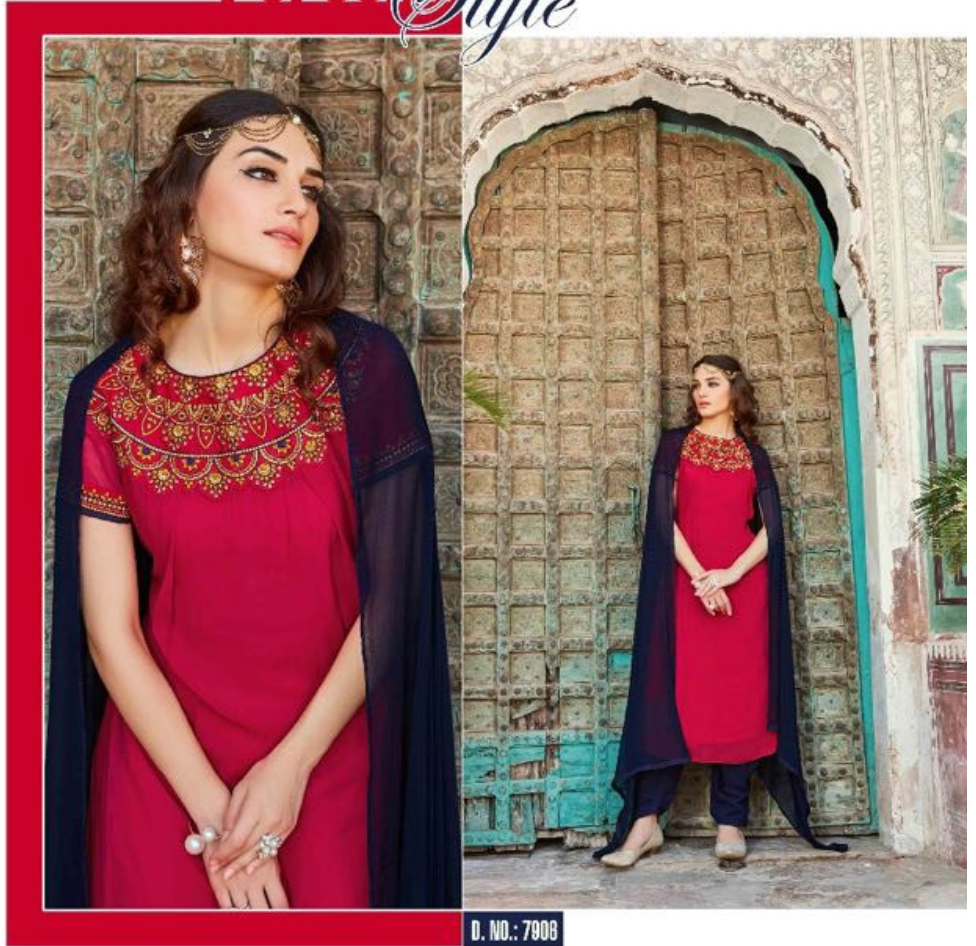

FABULOUS
AT EVERY
AGE

Walk this way for a decade or style on the run way followed a predictable formula but now it's an unpredictable

P

TEXTILE DEAL

Personal
Style

D. NO.: 7908

Fairy Lady

A masterful designed shift, spring flower pattern net dupatta with sophisticated sleeve design, season is all about celebrating and bringing out the best in you.

TEXTILE DEAL

M

MOST

Desired

Feel the enchanting radiance of season with rani, green & white pattern brings in a complete look of elegance and simplicity...

D. NO.: 7907

TEXTILE DEAL

THE
JOURNALS
OF
ART