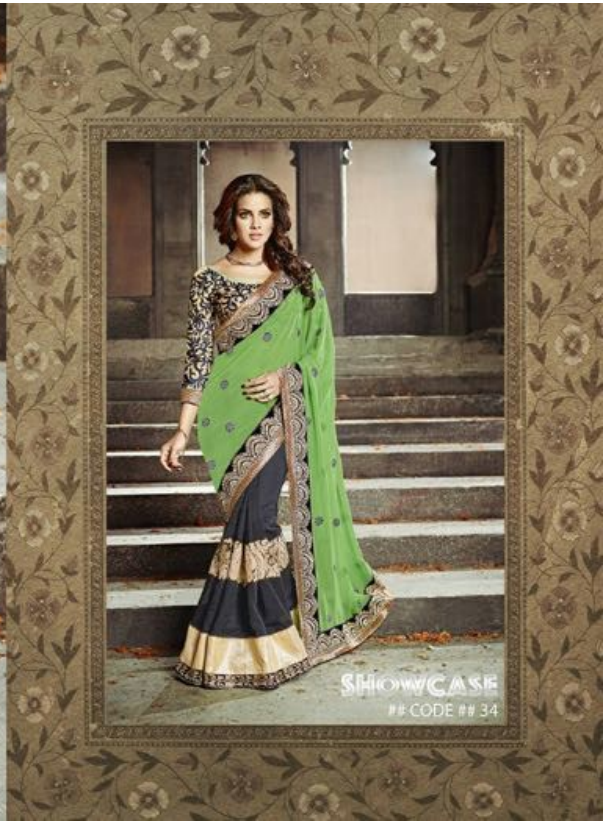

2010

#45

Saroj

Fabulous and exclusive in all aspects, this blue colored saree is all you need to flaunt your elegant fashion sense.

TEXTILE DEAL

#46

Saraj

TEXTILE DEAL

SHOWCASE
CODE ## 28

The essence of beauty

The design was multi utility & we could see a few outfits that we could wear up with other everyday.

SHOWCASE

CODE ## 32

TEXTILE DEAL

An ovation to high Style

SHOWCASE
CODE # 34