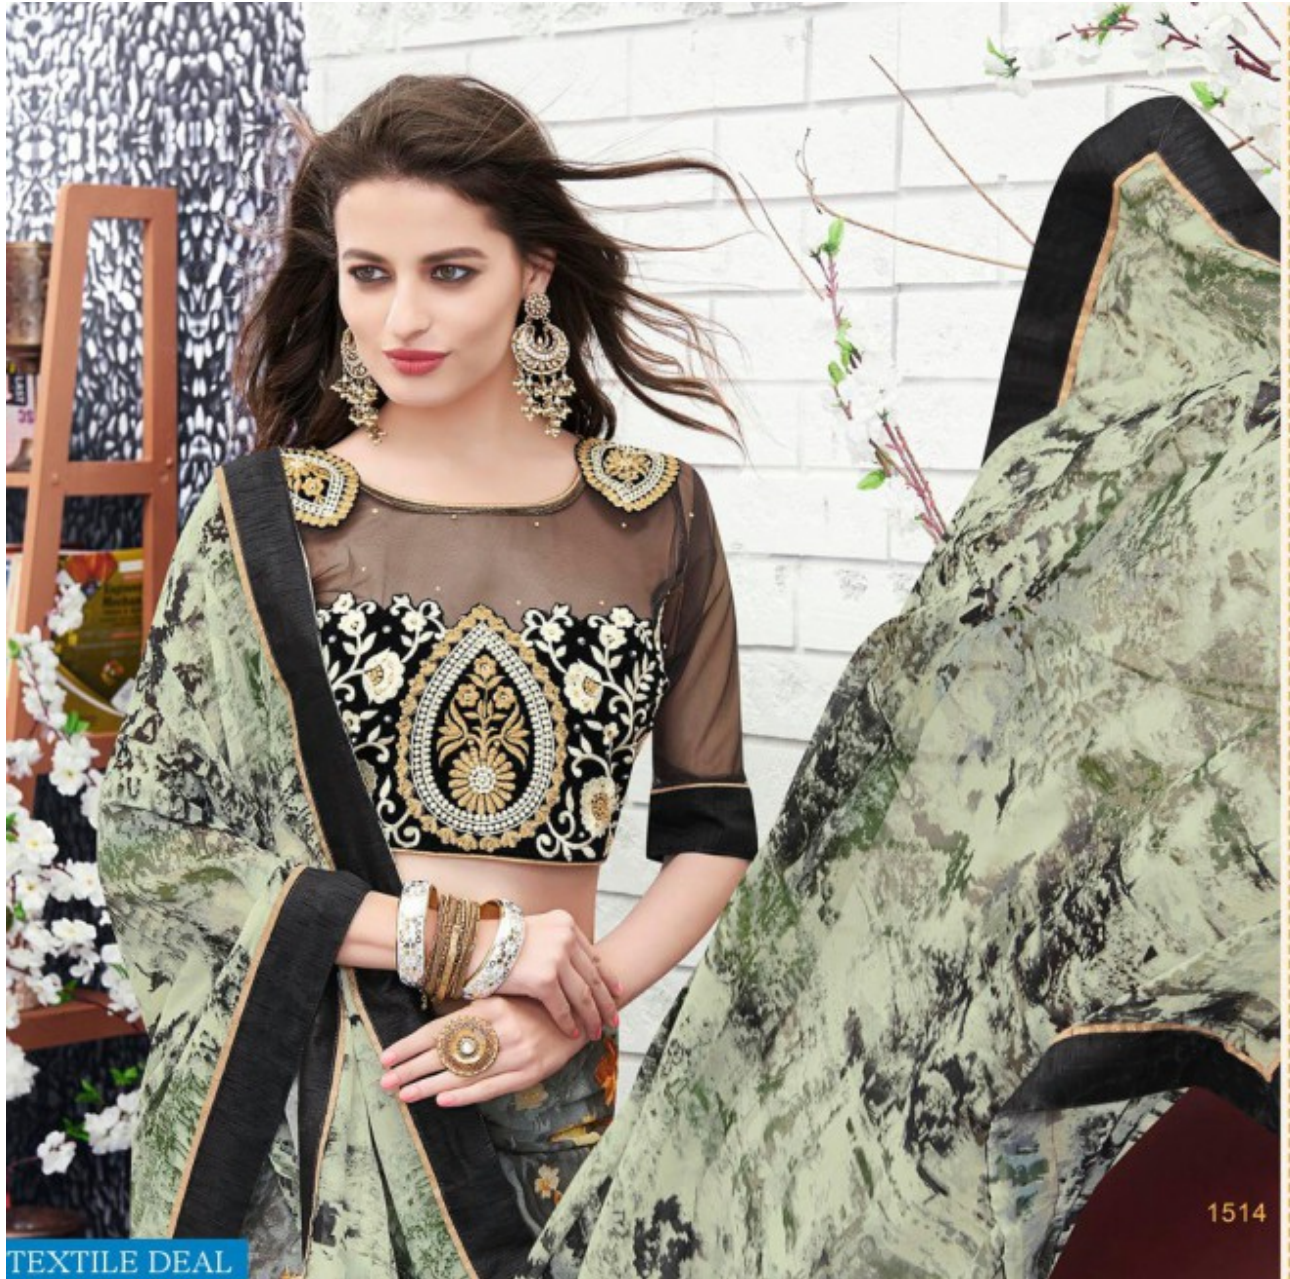

TEXTILE DEAL