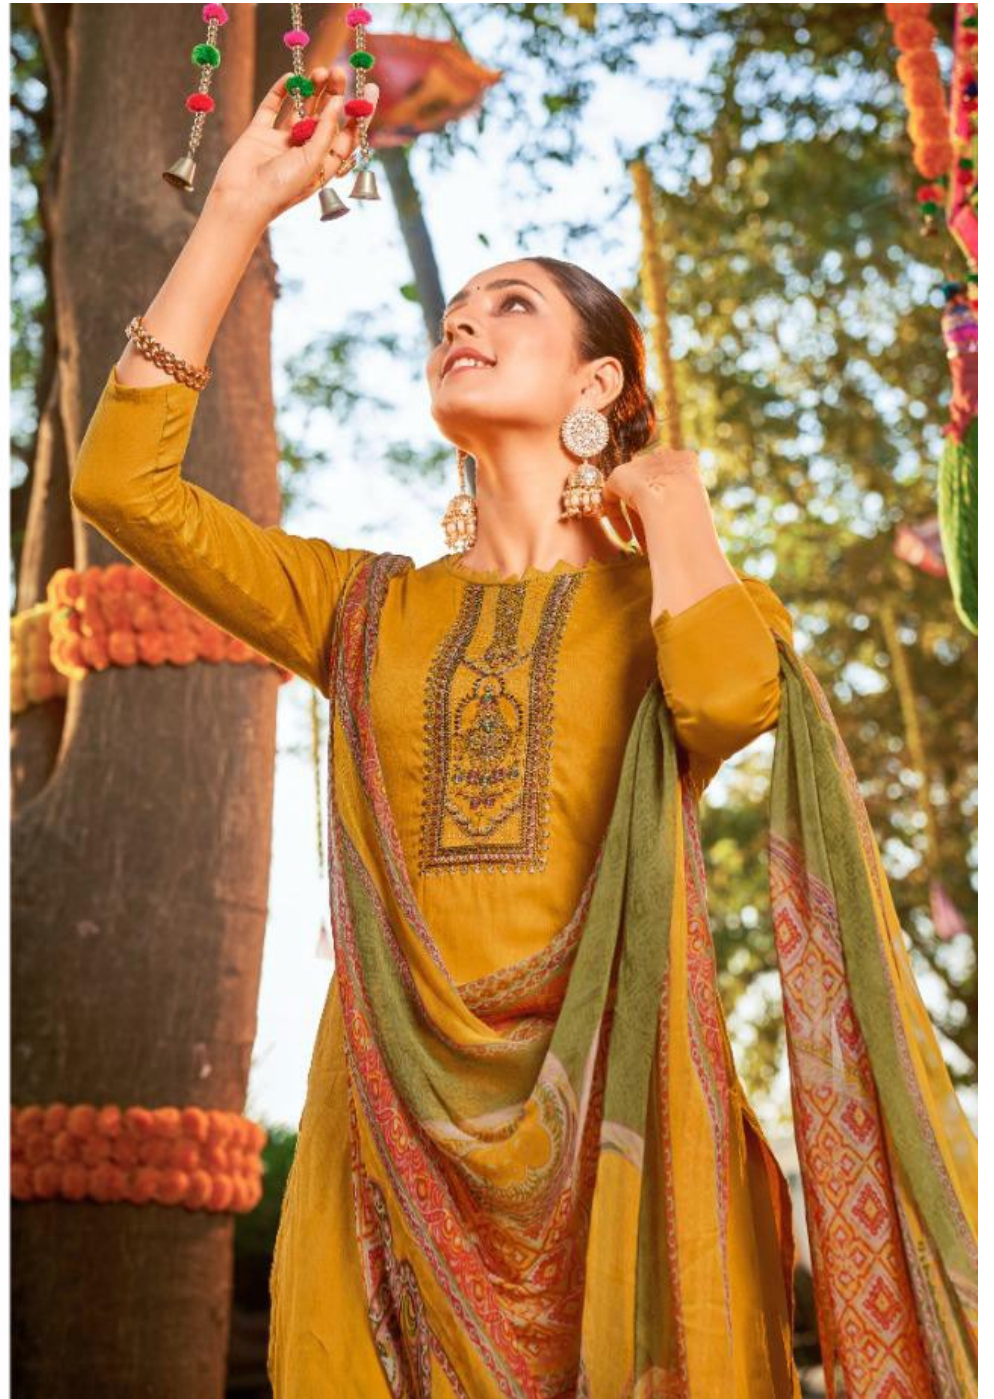

29006

TEXTILE DEAL ION
QUOTES & CONTEMPORARY STYLE