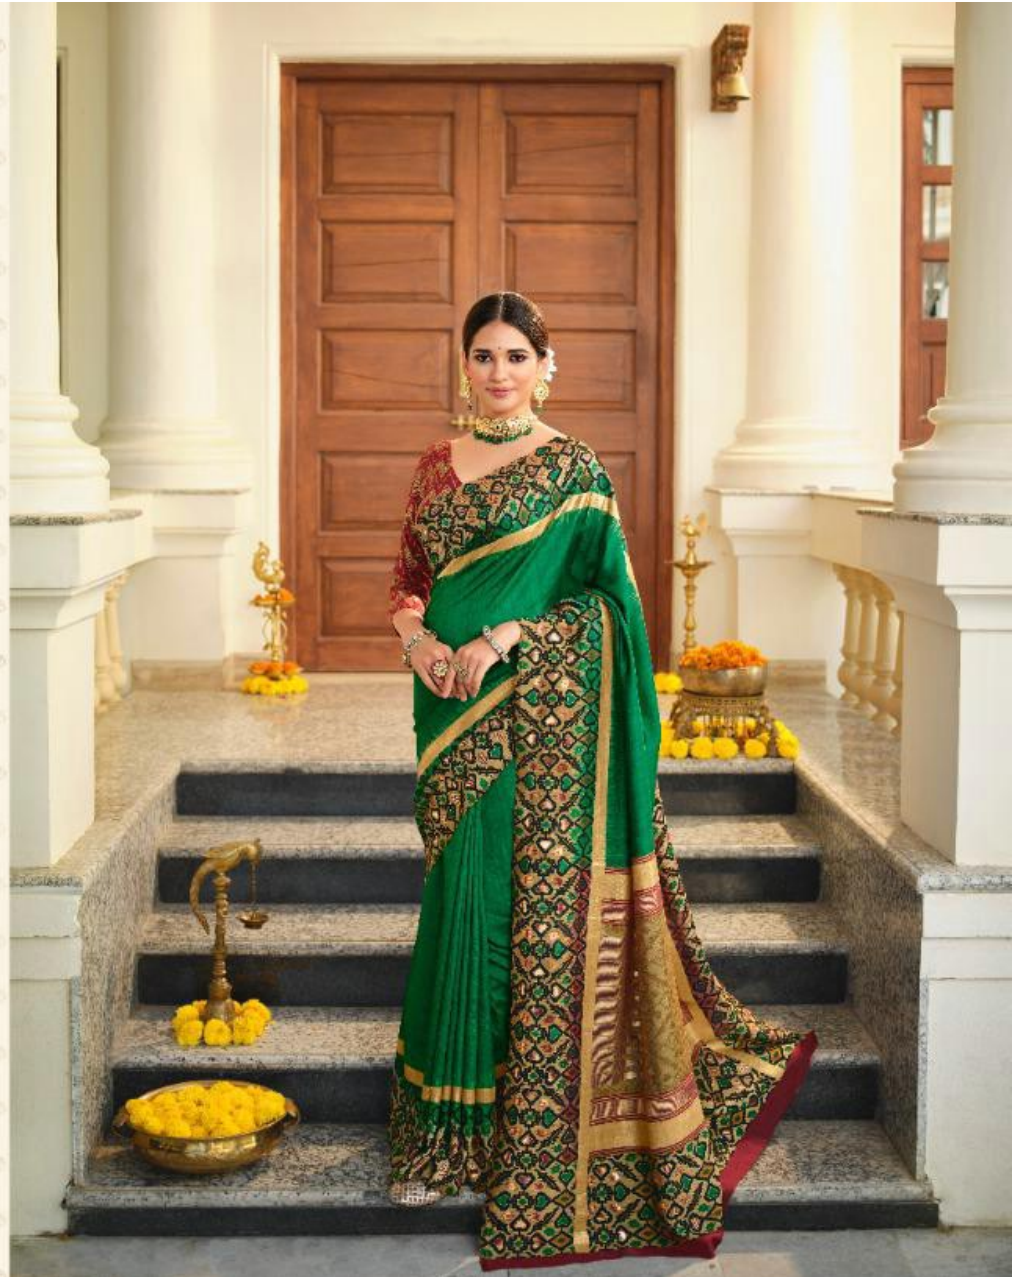

VIPUL
SILK
Gulmarg Silk

53708

KALAPI SILK
(exclusive foil)

TEXTILE DEAL