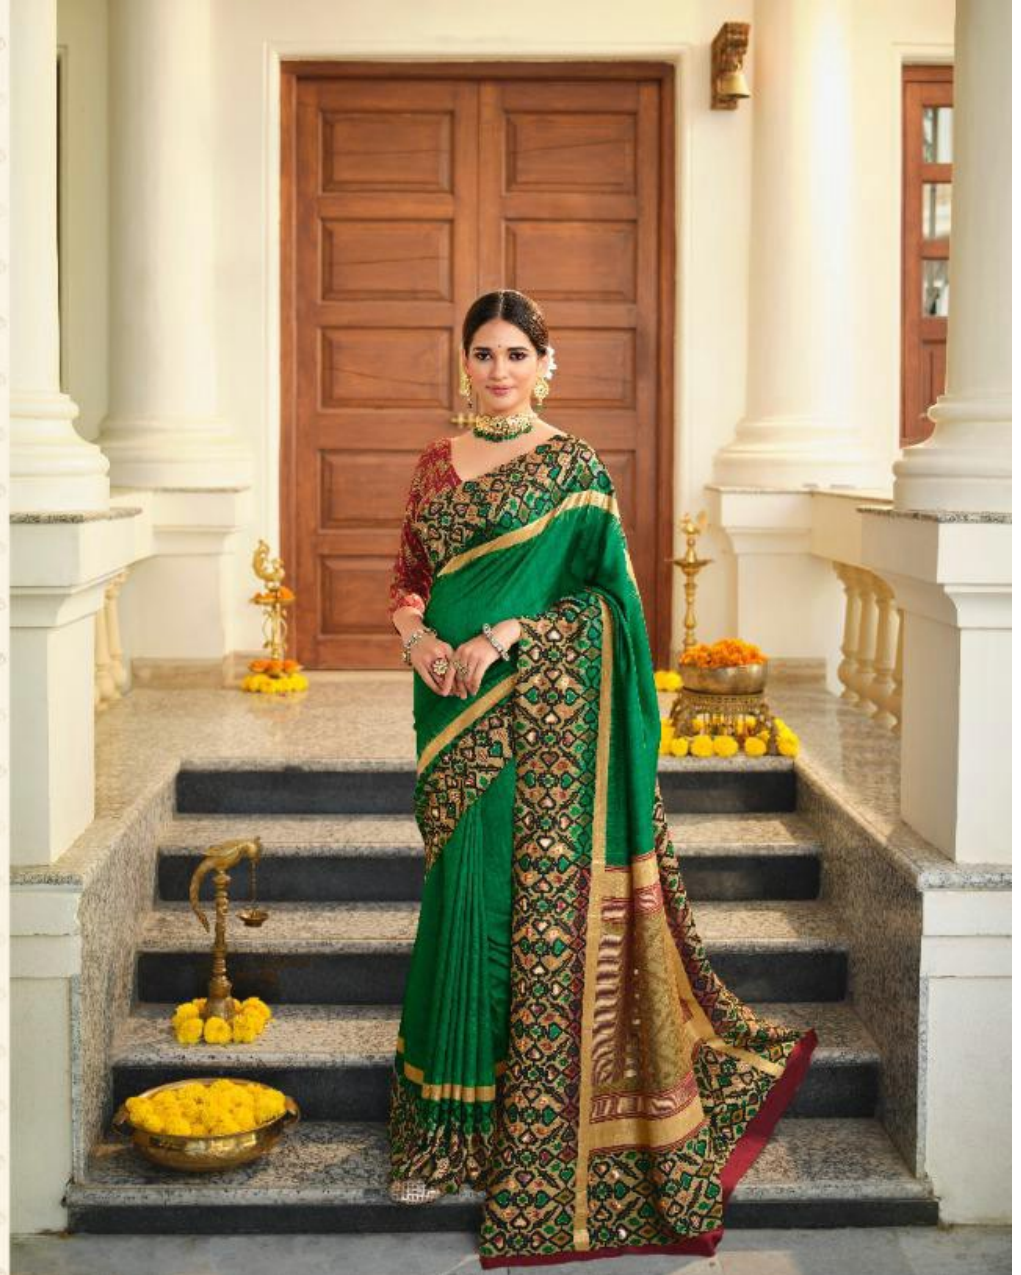

TEXTILE DEAL

VIPUL
BY LAKSHMI BROS
Gulmarg Silk

KALAPI SILK
(exclusive foil)