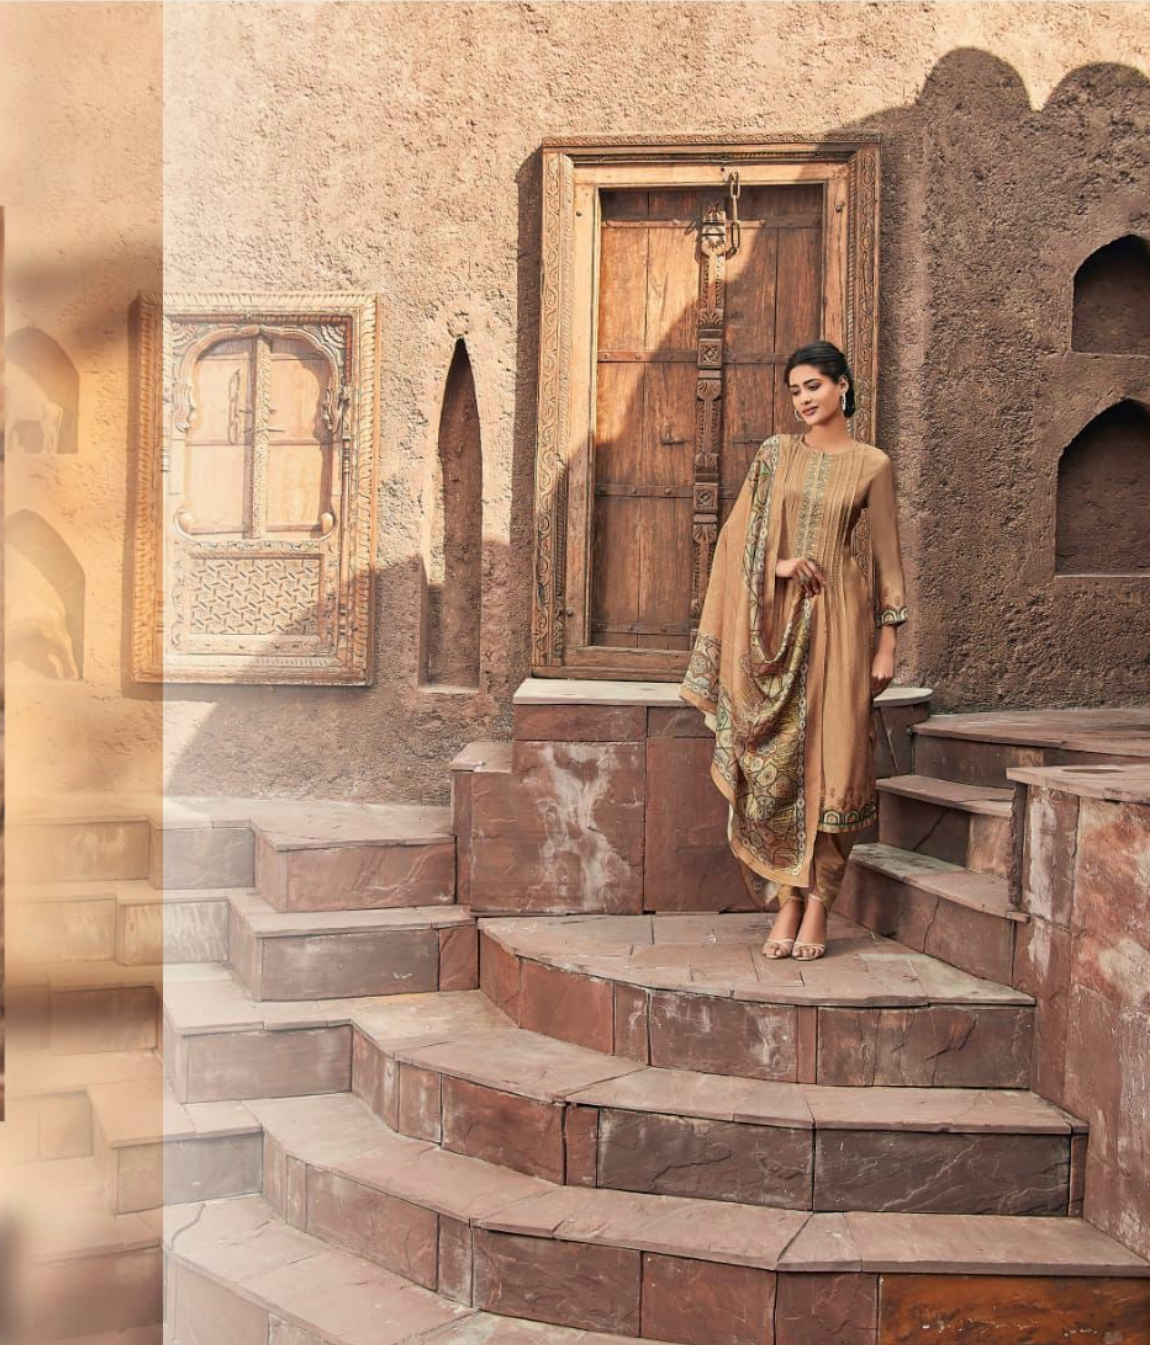

Itana

TEXTILE DEAL