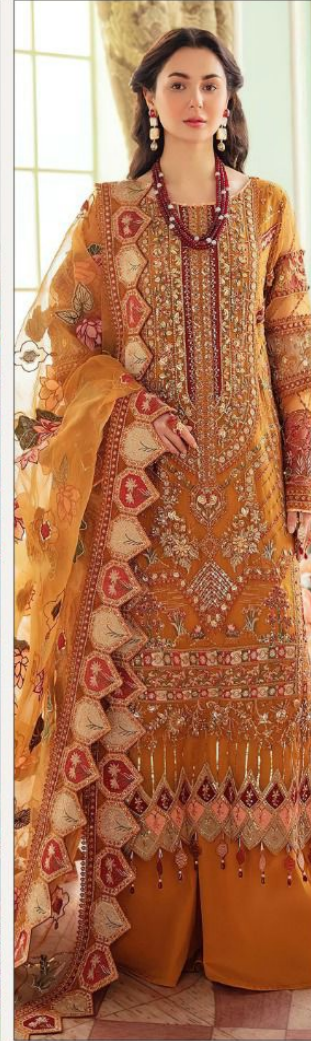

13106

TEXTILE DEAL