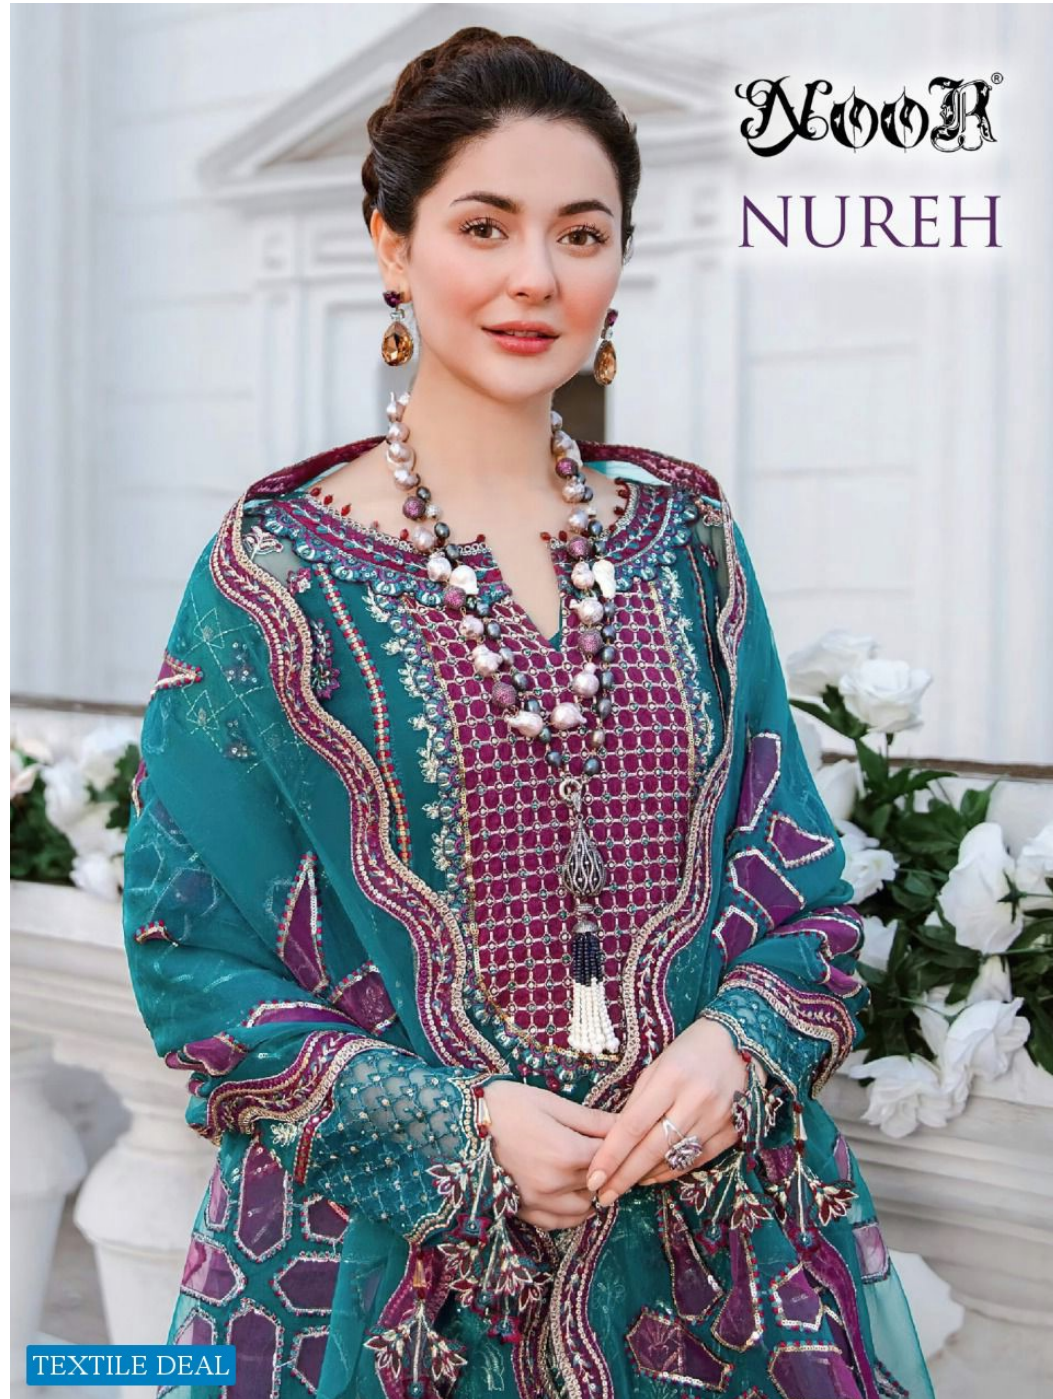

NOOR[®]

NUREH

TEXTILE DEAL

13104

TEXTILE DEAL

NOOR

13106

TOP

**FOX GEORGETTE WITH
STYLISH WORK**

BOTTOM-INNER

HEAVY SANTOON

DUPATTA

**NET EMBROIDERY
WITH BORDER**

TEXTILE DEAL

NOOR®

NUREH