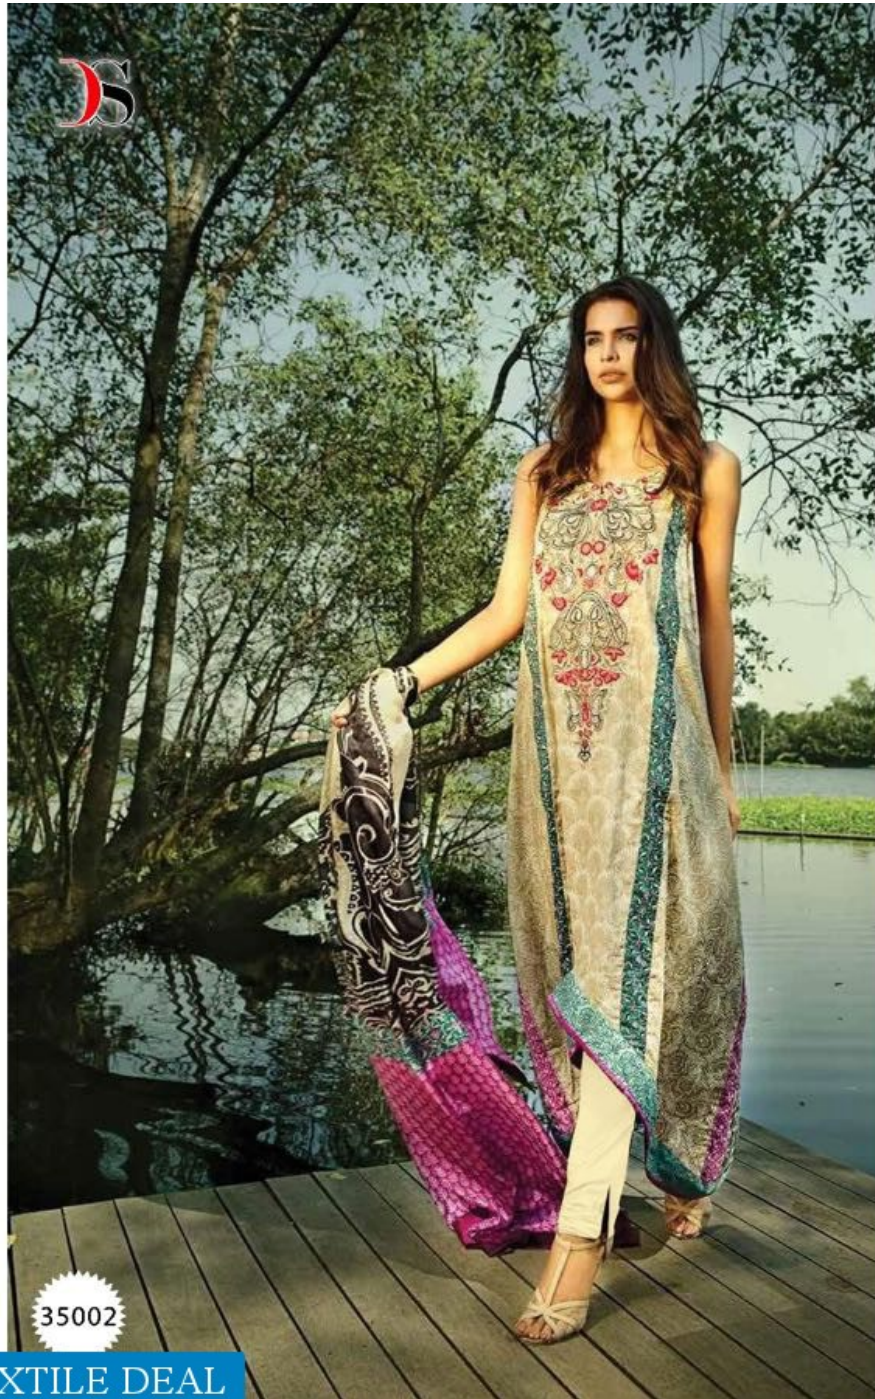

# Florent-10

Winter Collection 2016

TEXTILE DEAL

**COLOUR  
DRAMA**  
**Indulge  
in the hue**

of royalty this season and envelope yourself in  
luscious shades and contemporary designs.

TEXTILE DEAL

35008

TEXTILE DEAL