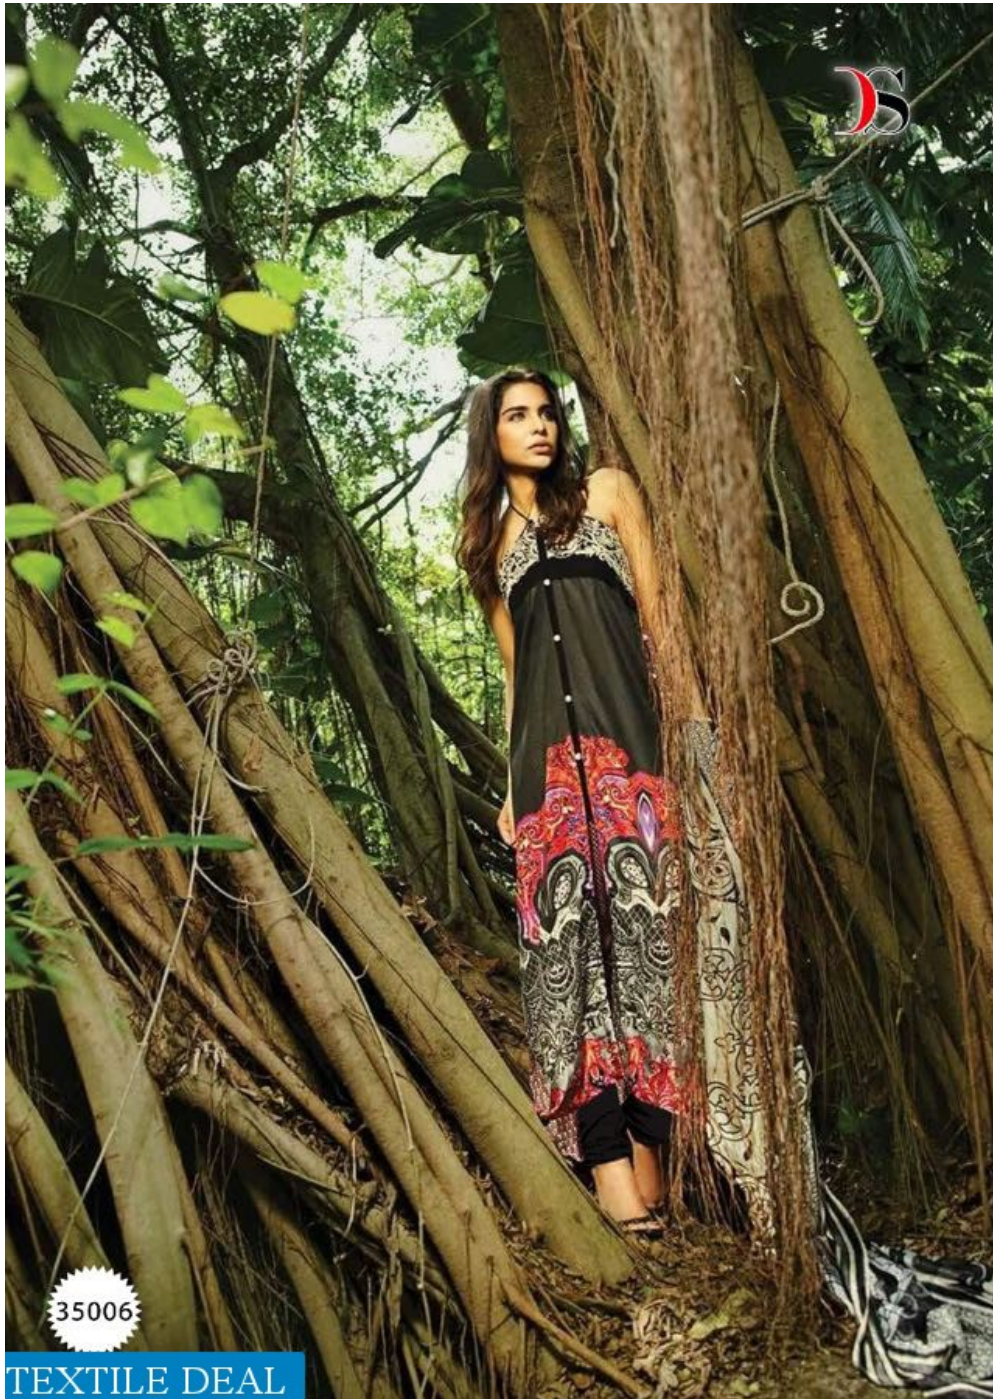

TEXTILE DEAL