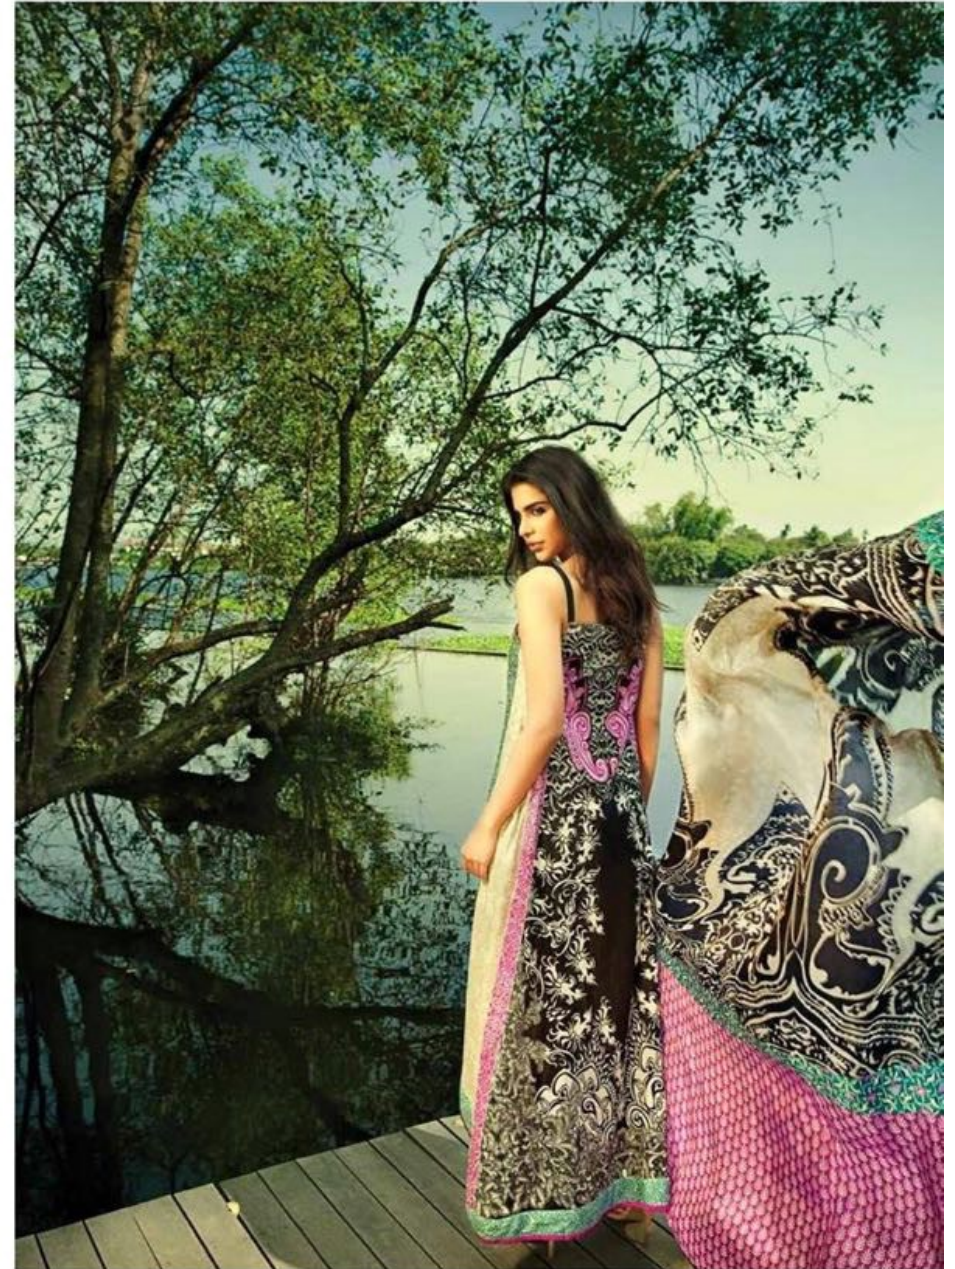

# Florent-10

Winter Collection 2016

TEXTILE DEAL

**COLOUR  
DRAMA**  
**Indulge  
in the hue**

of royalty this season and envelope yourself in  
luscious shades and contemporary designs.

TEXTILE DEAL

35008

TEXTILE DEAL