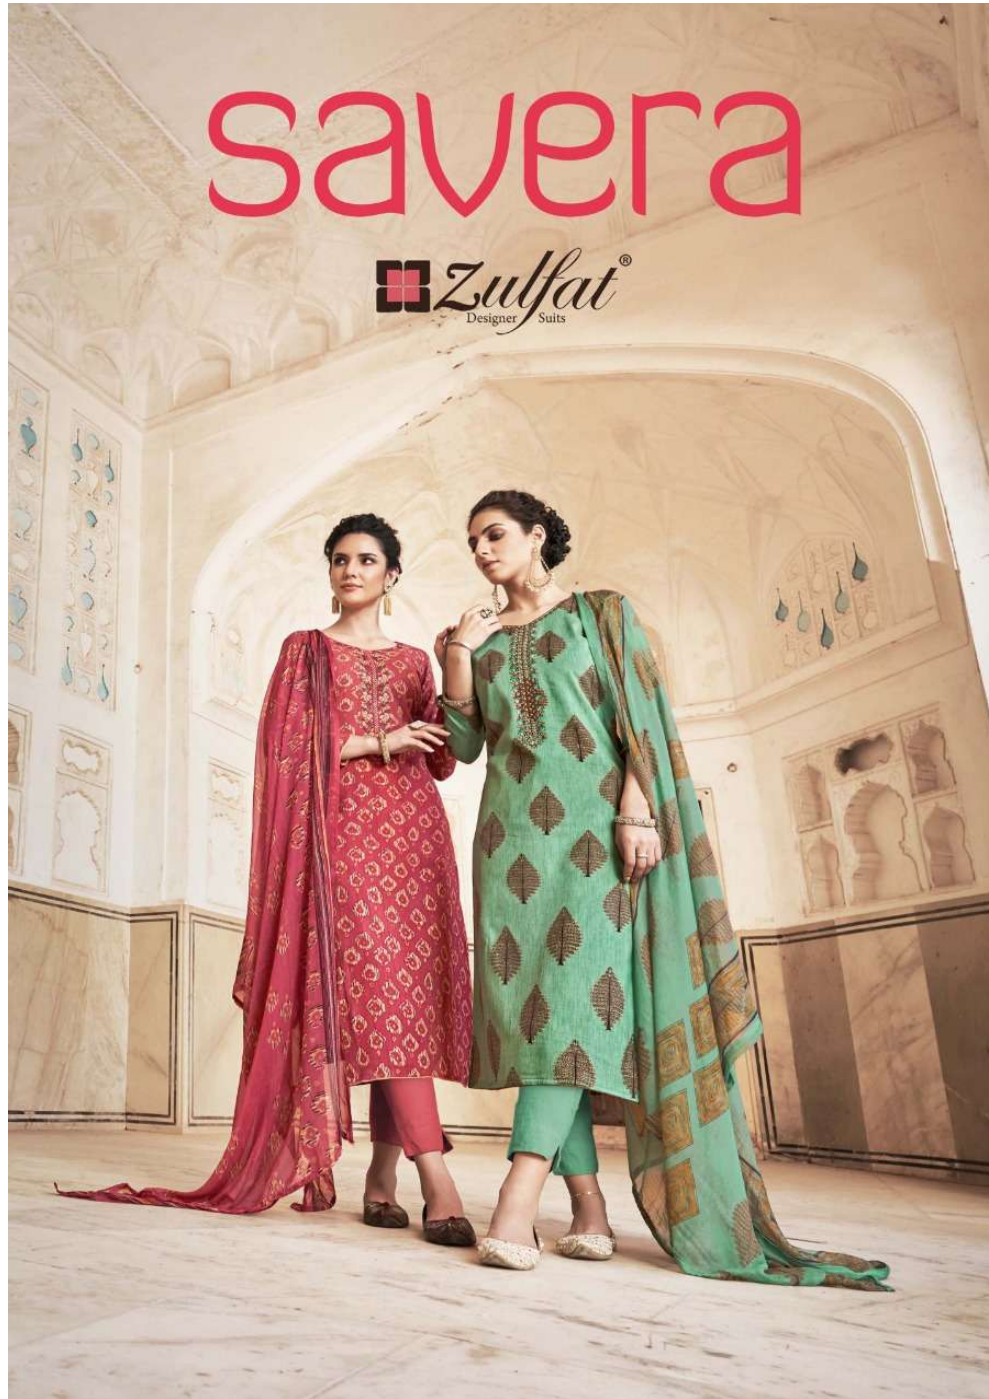

savera

 **Zulfat**[®]
Designer Suits

 **Zulfat**[®]
Designer Suits

savera

THE ETHNIC ELEMENTS OF INDIAN FASHION FROM MUMBAI
AND ITS COLOURS.

savera

THE ETHNIC ELEMENTS OF INDIAN FASHION FROM CELEBRATED
MOTHERS' COLOUHS.
396-010

 **Zulfat**
Designer Suits

396-001

396-002

396-003

396-004

396-005

396-006

396-007