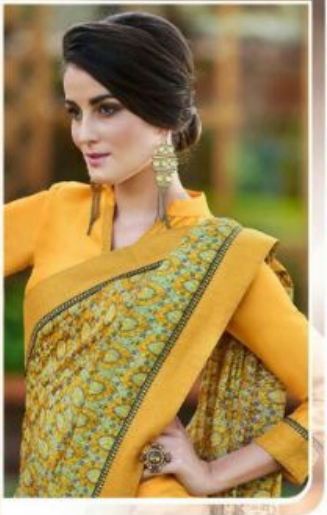

**WINGS
SKY**

We are worlds, Let's make it one, Let
the world search for two lost ones,
Let's turn our autumn to spring,
Let's make love under the sky's wing.

SHILPAKALA
20609

TEXTILE DEAL