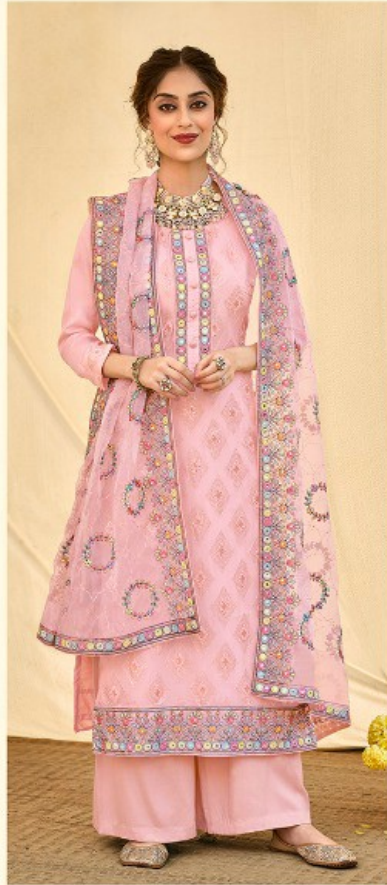

Tarruf

TARRUF -1392