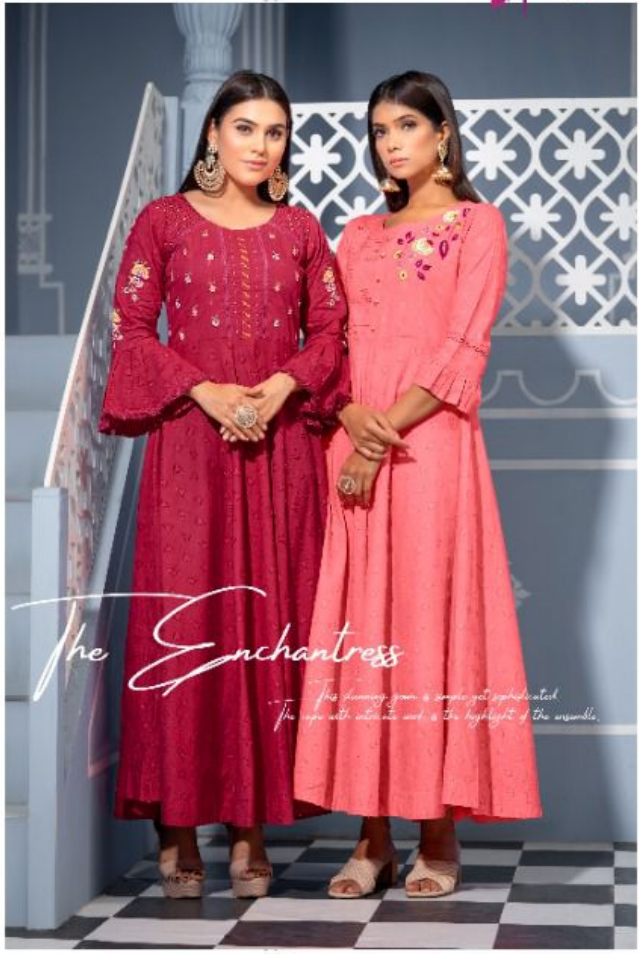

ipsynol

The Enchantress

*This harmony from a simple yet sophisticated.
The eye with intricate work is the highlight of the ensemble.*