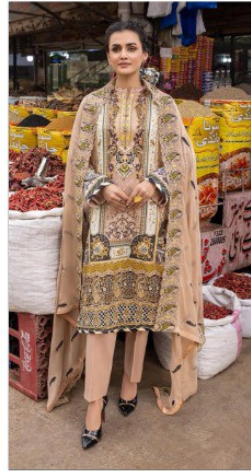

KEVALFAB

Alja.B  
Vol-15  
Heavy cotton

TEXTILE DEAL

Alija.B  
Heavy cotton

  
D.NO-15003

TEXTILE DEAL

D.NO-15004

TEXTILE DEAL

Alija.B  
Heavy collection

KF  
D.NO-15002

TEXTILE DEAL

TEXTILE DEAL

TEXTILE DEAL

Alija.B  
Heavy cotton

  
D.NO-15006

TEXTILE DEAL

**D.NO.15001**

**D.NO.15002**

**D.NO.15003**

**D.NO.15004**

**D.NO.15005**

**D.NO.15006**

DIGITAL PRINTED HEAVY COTTON TOP (2.50 MTR)  
DIGITAL PRINTED DUPATTA (2.25 MTR)  
PURE COTTON BOTTOM (2.00 MTR)

*Alija.B*  
Heavy cotton