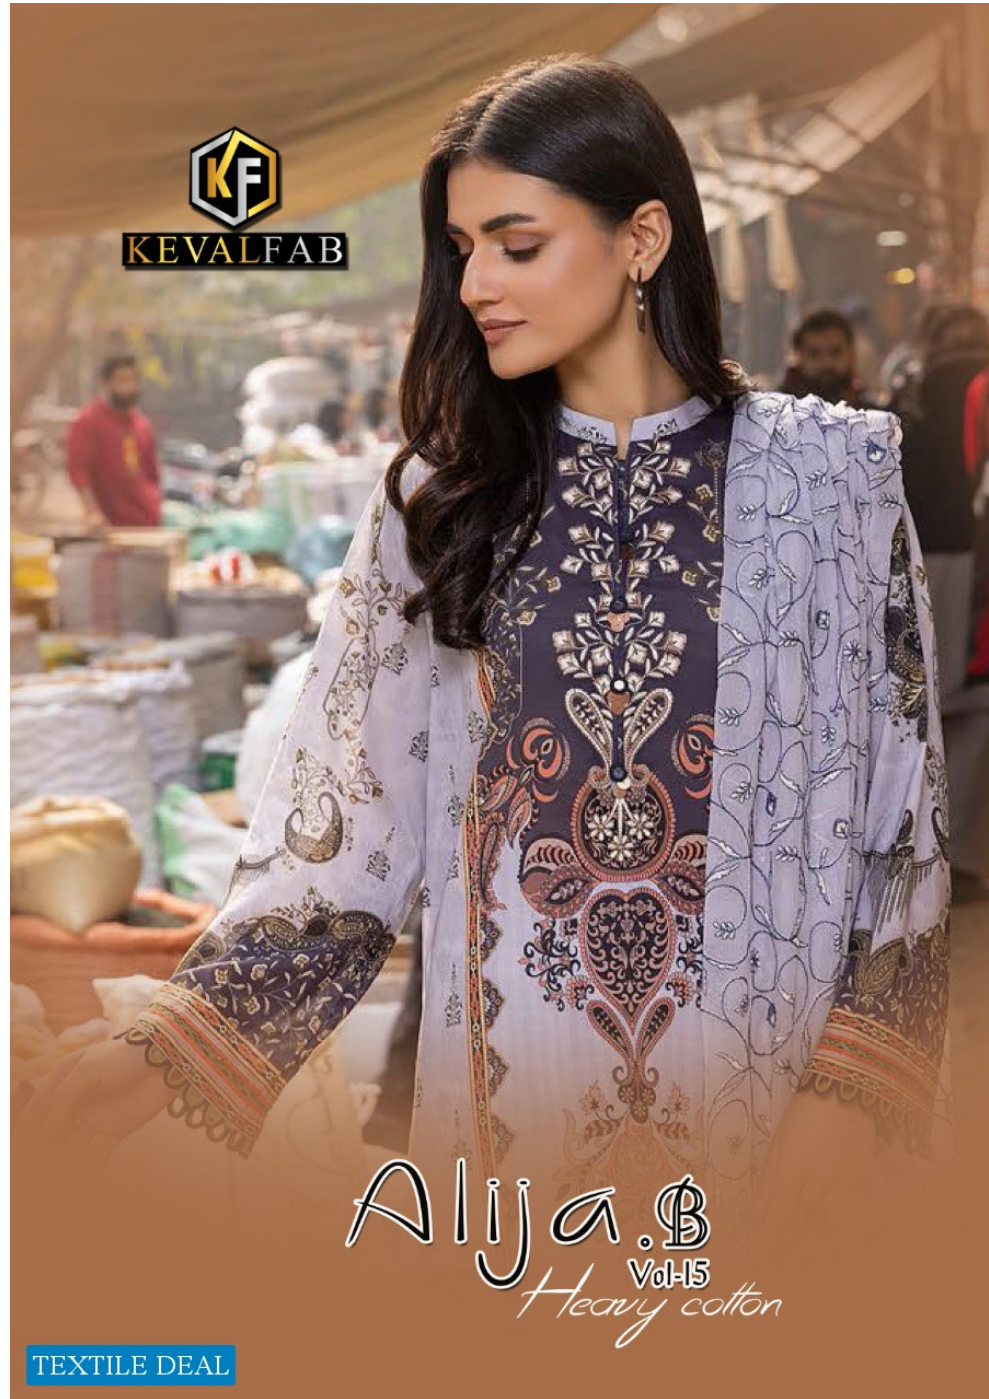

KEVALFAB

Alja.B  
Vol-15  
Heavy cotton

TEXTILE DEAL

Alija.B  
Heavy cotton

  
D.NO-15003

TEXTILE DEAL

D.NO-15004

TEXTILE DEAL

Alija.B  
Heavy collection

KF  
D.NO-15002

TEXTILE DEAL

TEXTILE DEAL

TEXTILE DEAL

Alija.B  
Heavy cotton

  
D.NO-15006

TEXTILE DEAL

**D.NO.15001**

**D.NO.15002**

**D.NO.15003**

**D.NO.15004**

**D.NO.15005**

**D.NO.15006**

DIGITAL PRINTED HEAVY COTTON TOP (2.50 MTR)  
DIGITAL PRINTED DUPATTA (2.25 MTR)  
PURE COTTON BOTTOM (2.00 MTR)

*Alija.B*  
Heavy cotton