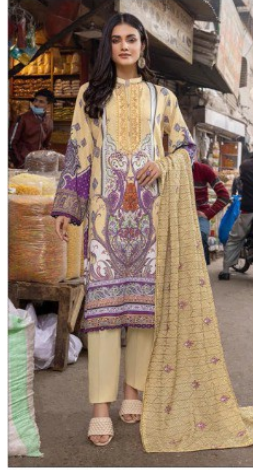

KEVALFAB

Alja.B  
Vol-15  
Heavy cotton

TEXTILE DEAL

Alija.B  
Heavy cotton

  
D.NO-15003

TEXTILE DEAL

D.NO-15004

TEXTILE DEAL

Alija.B  
Heavy collection

KF  
D.NO-15002

TEXTILE DEAL

TEXTILE DEAL

TEXTILE DEAL

Alija.B  
Heavy cotton

  
D.NO-15006

TEXTILE DEAL

**D.NO.15001**

**D.NO.15002**

**D.NO.15003**

**D.NO.15004**

**D.NO.15005**

**D.NO.15006**

DIGITAL PRINTED HEAVY COTTON TOP (2.50 MTR)  
DIGITAL PRINTED DUPATTA (2.25 MTR)  
PURE COTTON BOTTOM (2.00 MTR)

*Alija.B*  
Heavy cotton