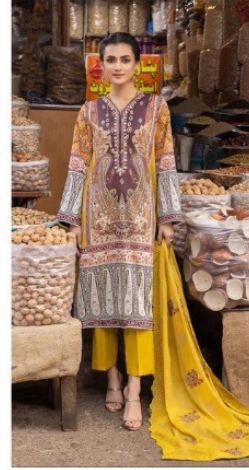

KEVALFAB

Alja.B  
Vol-15  
Heavy cotton

TEXTILE DEAL

Alija.B  
Heavy cotton

  
D.NO-15003

TEXTILE DEAL

D.NO-15004

TEXTILE DEAL

Alija.B  
Heavy collection

KF  
D.NO-15002

TEXTILE DEAL

TEXTILE DEAL

TEXTILE DEAL

Alija.B  
Heavy cotton

  
D.NO-15006

TEXTILE DEAL

**D.NO.15001**

**D.NO.15002**

**D.NO.15003**

**D.NO.15004**

**D.NO.15005**

**D.NO.15006**

DIGITAL PRINTED HEAVY COTTON TOP (2.50 MTR)  
DIGITAL PRINTED DUPATTA (2.25 MTR)  
PURE COTTON BOTTOM (2.00 MTR)

*Alija.B*  
Heavy cotton