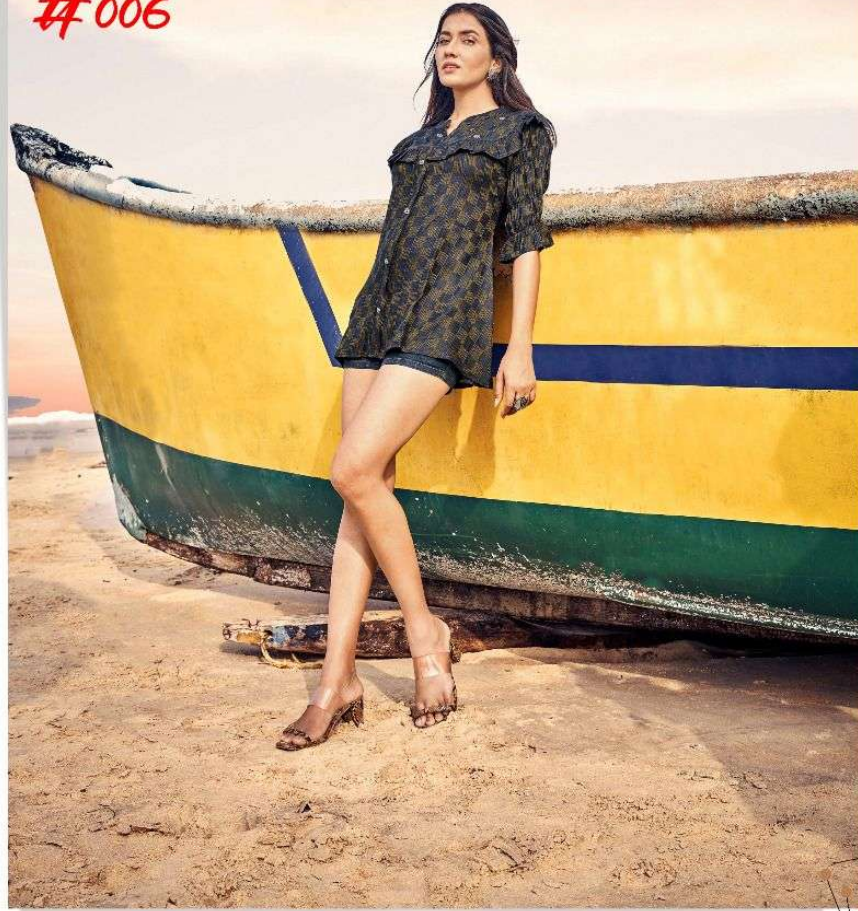

CRUZE

Summer *Baho*

#002

BET YOUR
OWN
LAW OF STYLE
WHEN
THE WIND OF
CHANGE
BLOW OF
STRONGEST

Summer *baho*
#006

Summer *Baho*

Riya[®]
DESIGNER

BET YOUR
OWN
LAW OF STYLE
WHEN
THE WIND OF
CHANGE
BLOW OF
STRONGEST

Summer *baho*
#003

BET YOUR
OWN
LAW OF STYLE
WHEN
THE WIND OF
CHANGE
BLOW OF
STRONGEST

Summer *Baba*

#001

BET YOUR
OWN
LAW OF STYLE
WHEN
THE WIND OF
CHANGE
BLOW OF
STRONGEST

Summer *Baho*

#004

BET YOUR
OWN
LAW OF STYLE
WHEN
THE WIND OF
CHANGE
BLOW OF
STRONGEST