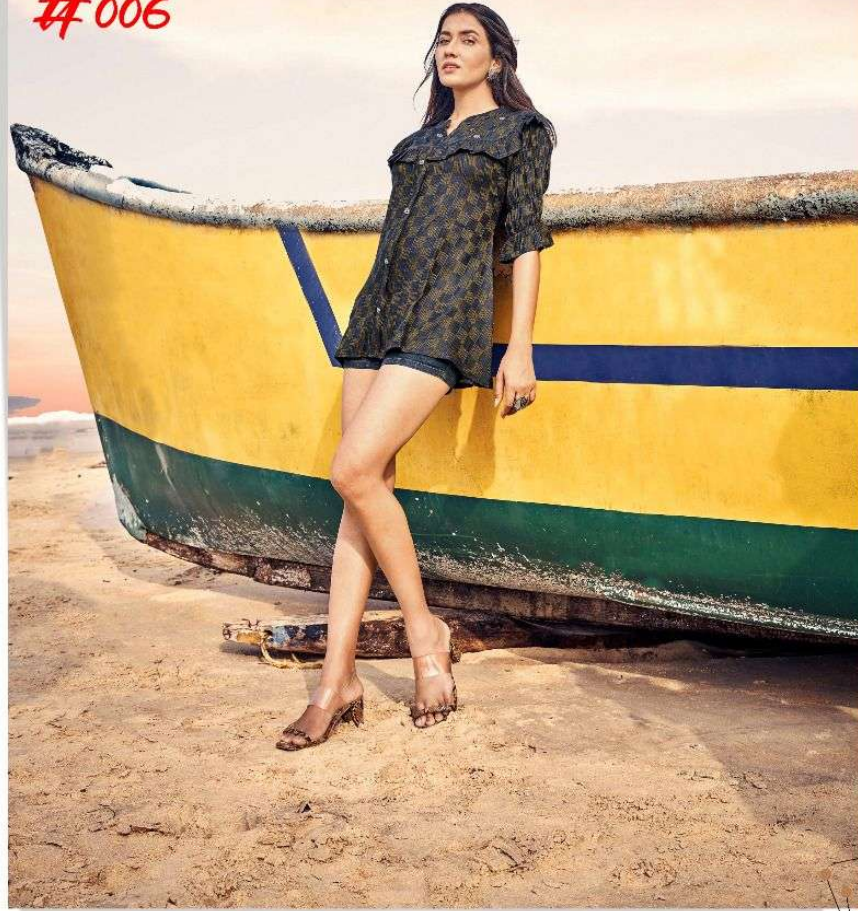

CRUZE

BET YOUR
OWN
LAW OF STYLE
WHEN
THE WIND OF
CHANGE
BLOW OF
STRONGEST

Summer *Baho*

#002

BET YOUR
OWN
LAW OF STYLE
WHEN
THE WIND OF
CHANGE
BLOW OF
STRONGEST

Summer *baho*
#006

Summer *Baho*

Riya[®]
DESIGNER

BET YOUR
OWN
LAW OF STYLE
WHEN
THE WIND OF
CHANGE
BLOW OF
STRONGEST

Summer *baho*
#003

BET YOUR
OWN
LAW OF STYLE
WHEN
THE WIND OF
CHANGE
BLOW OF
STRONGEST

Summer *Baba*

#001

BET YOUR
OWN
LAW OF STYLE
WHEN
THE WIND OF
CHANGE
BLOW OF
STRONGEST